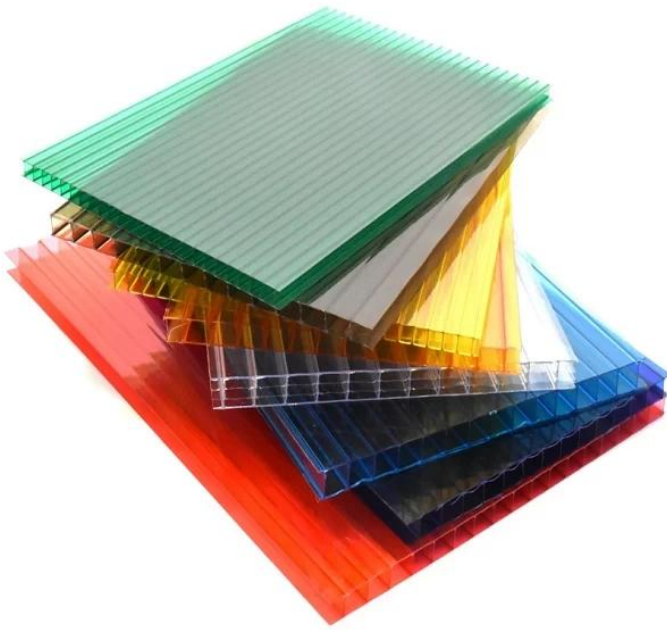

# Product show

**SUN Sheet**

Product name:	Factory Direct Sale Plastic Building Material PC sun sheet
Application□	Green houses, skylights and so on
Color□	Transparent white, blue, green
Length□	customized
Thickness□	3.0mm, 6.0mm, 8.0mm
Overall width:	920mm
Effective width□	840mm
Purlin spacing□	700~800mm
Surface□	Smooth surface
Raw material□	Pc Named Bayer