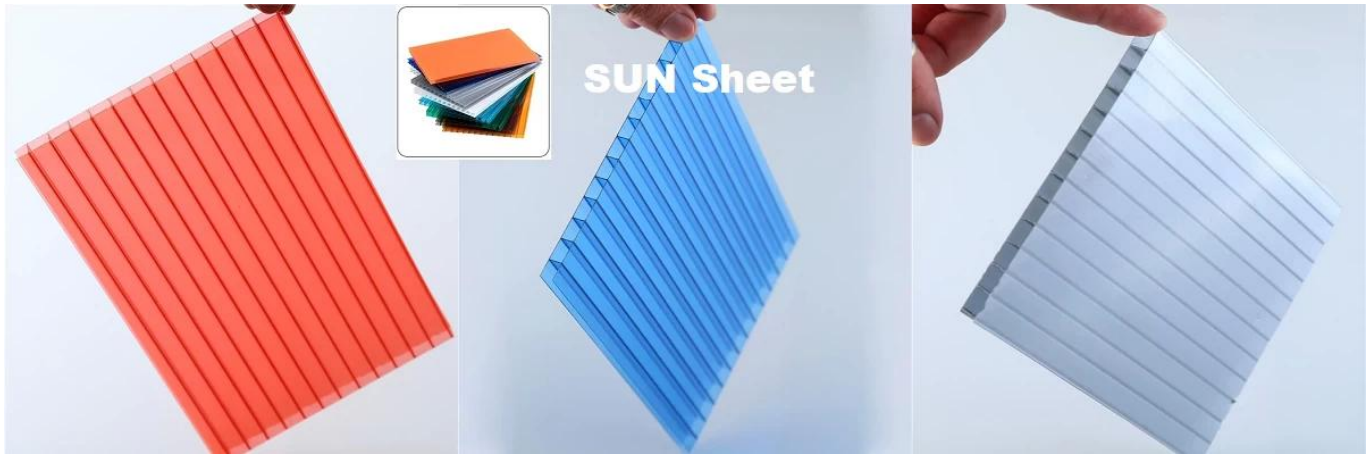

Product show

Product name:	Easy installation Wholesale high quality Transparent PC sun sheet
Application	Green houses, skylights and so on
Color	Transparent white, blue, green
Length	customized
Thickness	3.0mm, 6.0mm, 8.0mm
Overall width:	920mm
Effective width	840mm
Purlin spacing	700~800mm
Surface	Smooth surface
Raw material	Pc Named Bayer

Click [Transparent PC sun sheet Wholesale](#) to learn more

Our Factory

Zhongxingcheng New Material Co., Ltd. is located in Foshan City, Nanhai District China is a manufacturer specializing in the production of ASA synthetic resin tile, APVC anti-corrosion composite tile, PVC anti-corrosion tile, PVC sink, PVC plate, Transparent FRP Roof Sheet, PVC, PC transparent tile.

QUALITY,INNOVATION,STRUGGLE,WIN-WIN

we have 8 production lines,about 100 employees,covering an area of 15,000 square meters.

Factory display

9 production lines

Raw material warehouse

Product comparison

Learn all about our products

Brand new material, good
plasticization, long service life

Recyclable material, reduced
toughness, many impurities,
easy to break

ASA surface thickness 0.1~0.15mm
does not foam and does not fall off

The thickness of the surface layer of
the film is 0.05~0.1mm, which is
easy to blister and fall off