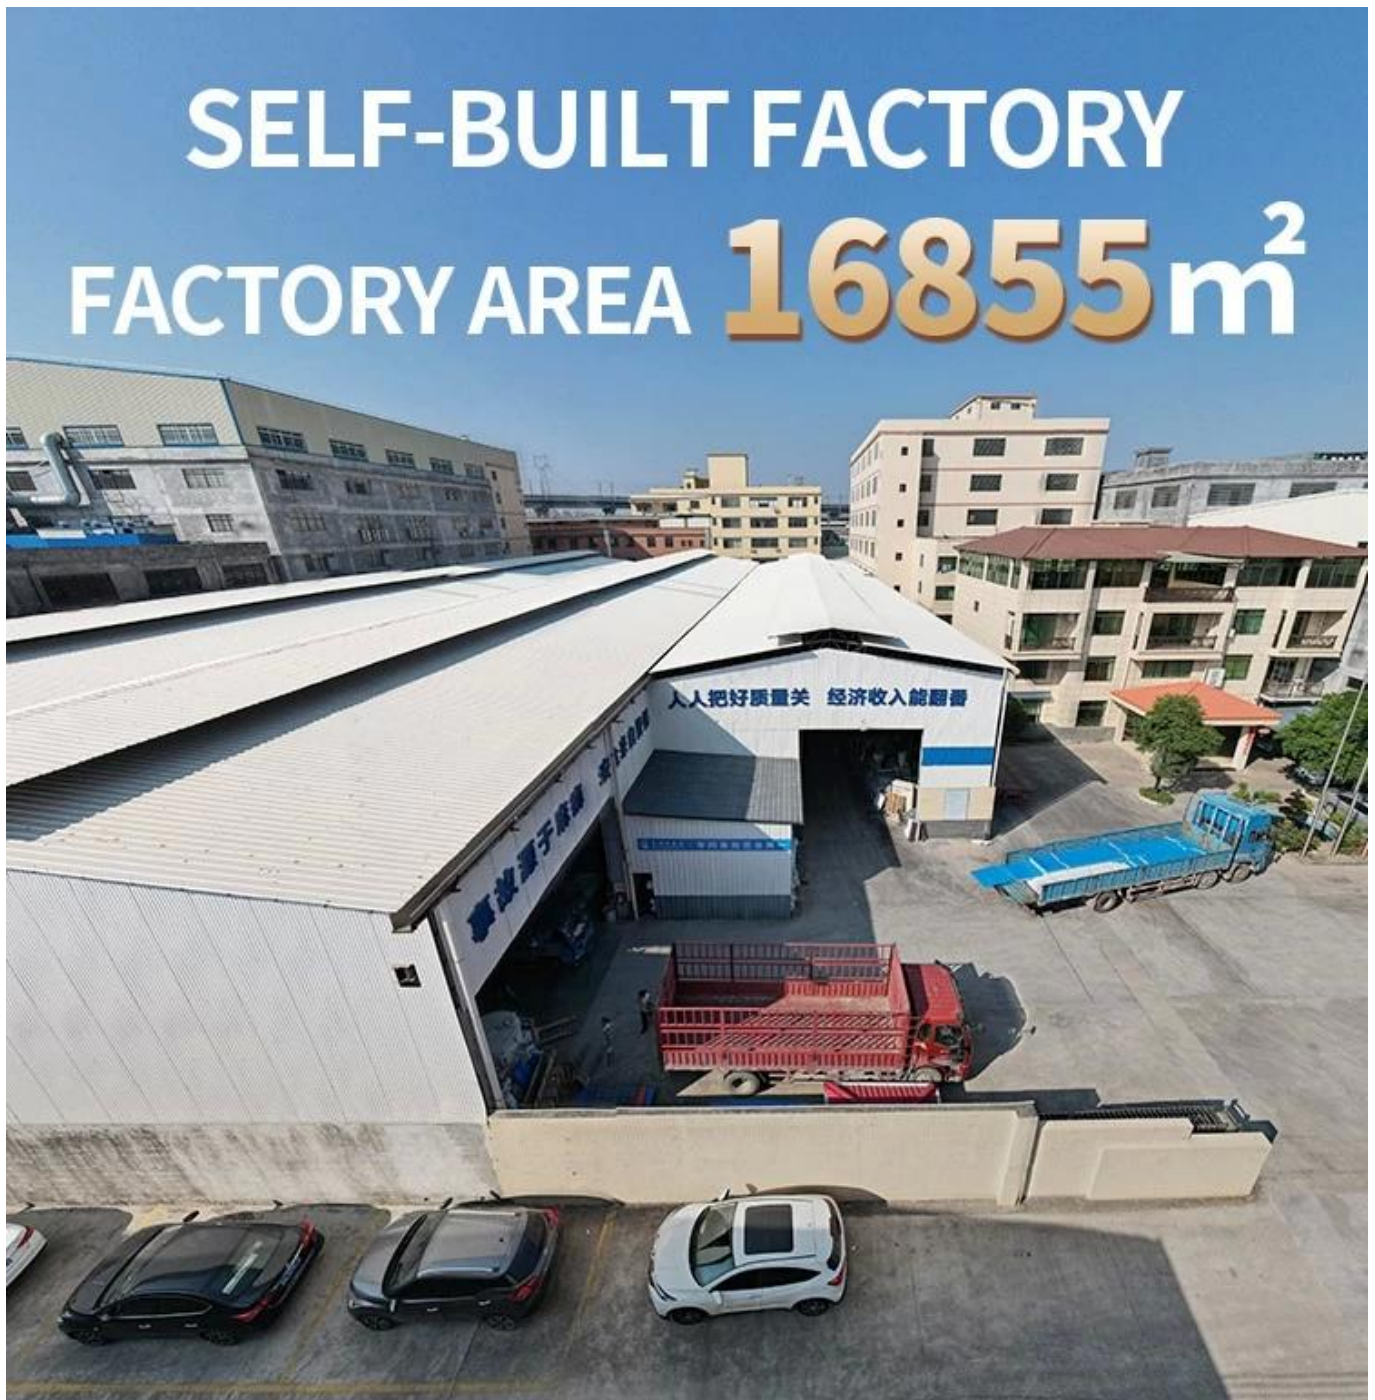

## Product show

Foshan ZXC ASA Synthetic Resin Roofing Tile is a new type of roofing material produced by advanced coextrusion technology and special molding process using ultra-high weathering engineering resin ASA.

# 15 YEARS RESIN ROOF TILE MANUFACTURER

ANNUAL OUTPUT **5913000 m<sup>2</sup>**

<b>Product Name</b>	Synthetic Resin Roof Tile
<b>Brand</b>	ZXC
<b>Place of Origin</b>	Foshan city, Guangdong province, China(Mainland)
<b>Material</b>	Acrylonitrile Styrene acrylate copolymer, Polyvinyl chloride, Calcium powder, other chemical materials
<b>Guarantee</b>	25 years
<b>Certification</b>	ISO9001 / SGS / CE
<b>Delivery Time</b>	1x20GP for 6 days, 1x40GP for 7 days
<b>Section Length</b>	219mm
<b>Overall Width</b>	1050mm
<b>Effective Width</b>	960mm
<b>Thickness</b>	2.3mm / 2.5mm / 2.8mm / 3.0mm
<b>Length</b>	Must be a multiple of section
<b>Wave Spacing</b>	160mm
<b>Wave Height</b>	30mm