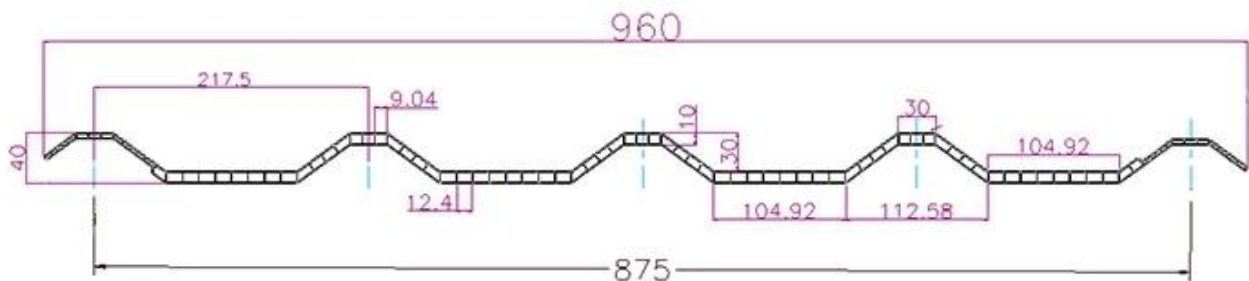

HOLLOW ROOF TILE

Our Factory

Matatagpuan ang Zhongxingcheng New Material Co., Ltd. sa Foshan City, Nanhai District China ay isang tagagawa na dalubhasa sa paggawa ng ASA synthetic resin tile, APVC anti-corrosion composite tile, PVC anti-corrosion tile, PVC sink, PVC plate, Transparent FRP Roof Sheet, PVC, PC transparent tile.