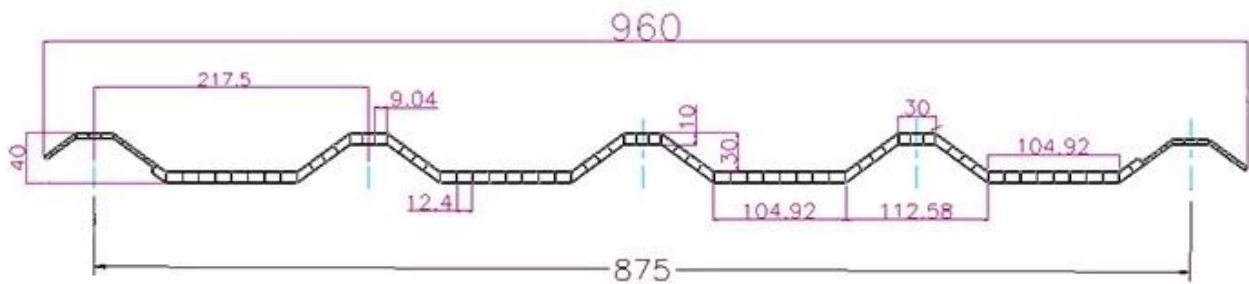

HOLLOW ROOF TILE

Our Factory

Matatagpuan ang Zhongxingcheng New Material Co., Ltd. sa Foshan City, Nanhai District China ay isang tagagawa na dalubhasa sa paggawa ng ASA synthetic resin tile, APVC anti-corrosion composite tile, PVC anti-corrosion tile, PVC sink, PVC plate, Transparent FRP Roof Sheet, PVC, PC transparent tile.