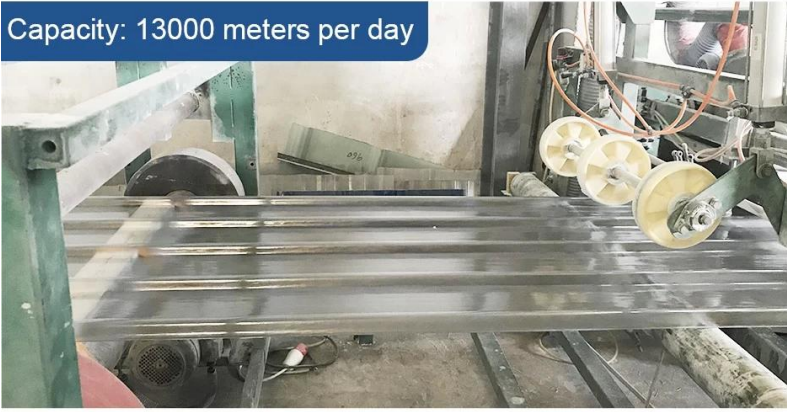

Capacity: 13000 meters per day

30% glass fiber, 70% resin

A corner of the workshop

The light transmittance is good

Exhibition

Certificate

Security sense of authoritative testing

Multiple quality inspection and testing to ensure good quality.