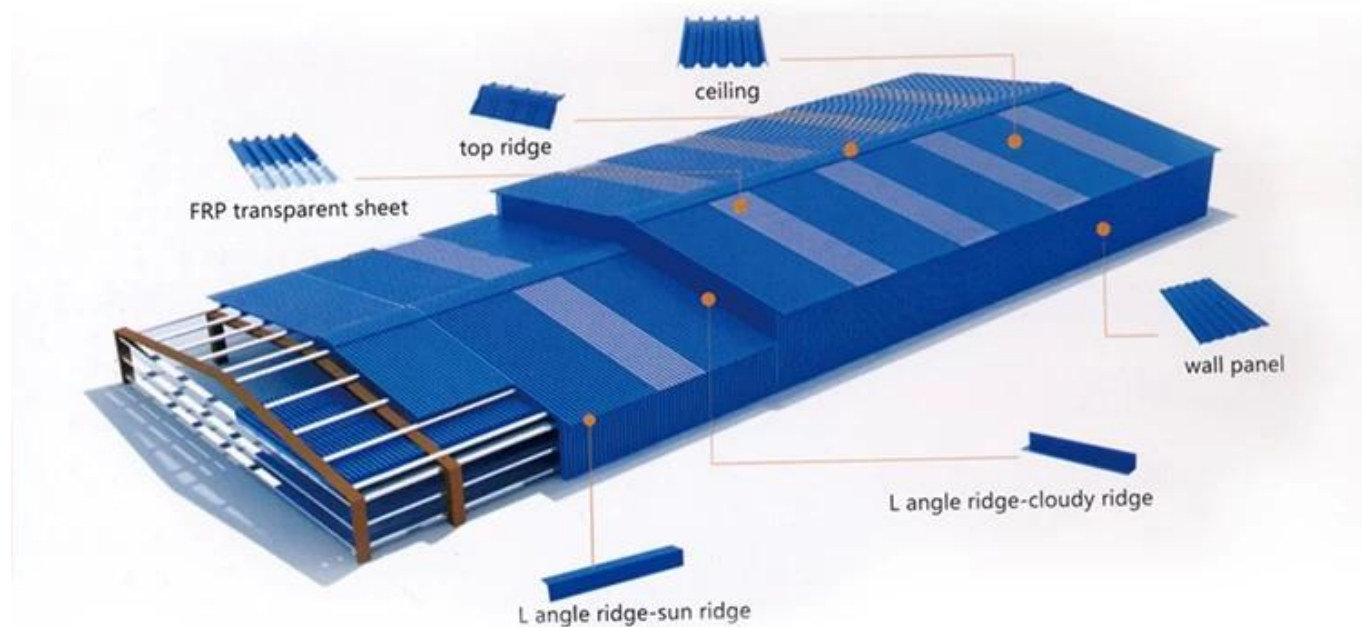

# Accessories and Installation Diagram

\*pvc plastic waterproof cap, used with self-tapping screws to fix the tile on the skeleton