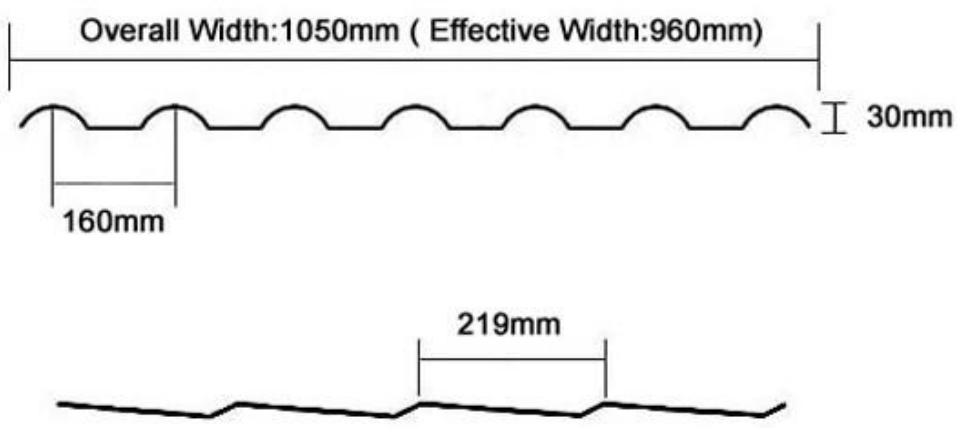

self-cleaning

Purplish Red

Brick Red

Sky Blue

Black

Dark Green

Product name		ASA Synthetic Resin Roof Tile			
Material		ASA(Acrylonitrile Styrene acrylate copolymer)+PVC(Polyvinyl chloride)			
Type		Spanish Style			
Overall Width		1050mm			
Effective Width		960mm			
Thickness		2.3mm—3.0mm			
Length		Customized(According to the size of container)			
Color		Customized			
Purlin Spacing		660mm			
Thickness		2.3mm	2.5mm	2.8mm	3.0mm
Weight (kg/SQM)		4.6	5.0	5.6	6.0
Container Load capacity	20 GP (21 Tons)	4500	4200	3750	3500
	40 GP (26 Tons)	5600	5200	4600	4300
Feature		1.Excellent Anti-corrosion Performance 2.Good Waterproof Performance 3.Fire Resistance 4.Heat insulation 5.Sound insulation 6.Weather fastness,ageing resistance			
Package		Nude or standard export package			