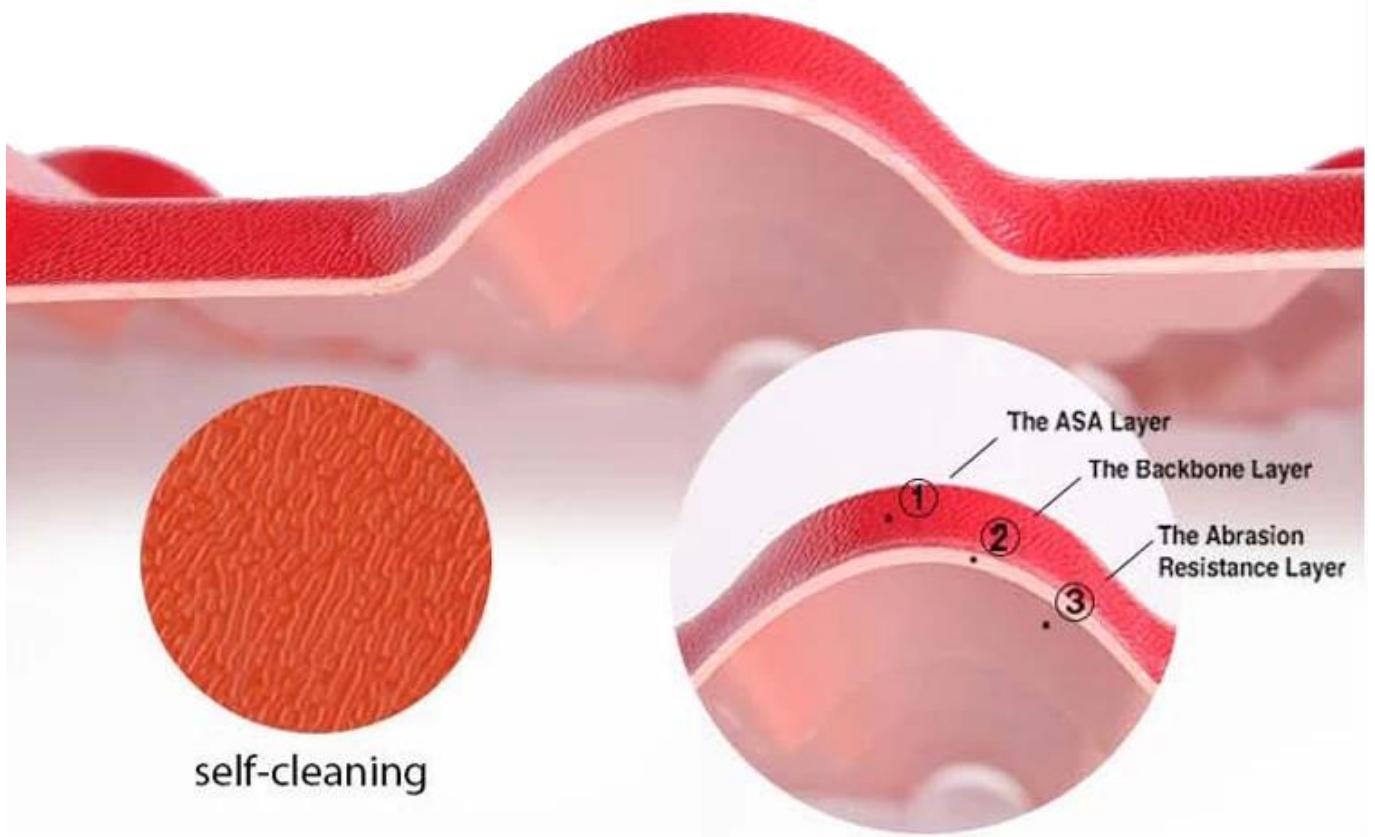

Product show

1. Ang iba't ibang mga hilaw na materyales sa pamamagitan ng isang ilang porsyento paghahalo, tohe tipaklong

2. Ang pinaghalong raw na materyales ay pref-normed at pinainit upang maging flat tile

self-cleaning

Purplish Red

Brick Red

Sky Blue

Black

Dark Green

Product name		ASA Synthetic Resin Roof Tile			
Material		ASA(Acrylonitrile Styrene acrylate copolymer)+PVC(Polyvinyl chloride)			
Type		Spanish Style			
Overall Width		1050mm			
Effective Width		960mm			
Thickness		2.3mm—3.0mm			
Length		Customized(According to the size of container)			
Color		Customized			
Purlin Spacing		660mm			
Thickness		2.3mm	2.5mm	2.8mm	3.0mm
Weight (kg/SQM)		4.6	5.0	5.6	6.0
Container Load capacity	20 GP (21 Tons)	4500	4200	3750	3500
	40 GP (26 Tons)	5600	5200	4600	4300
Feature		1.Excellent Anti-corrosion Performance 2.Good Waterproof Performance 3.Fire Resistance 4.Heat insulation 5.Sound insulation 6.Weather fastness,ageing resistance			
Package		Nude or standard export package			