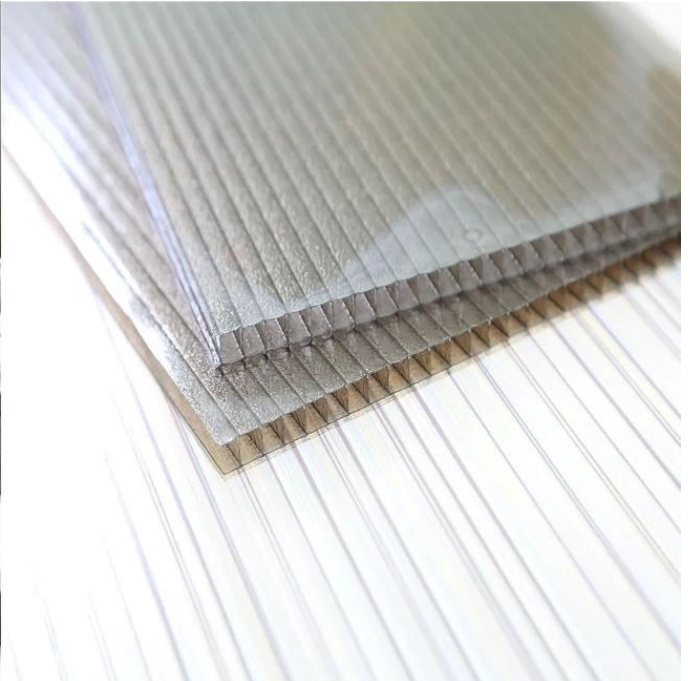

# Product show

SUN Sheet

Pangalan ng Produkto:	Tagagawa ng China Transparent na PC sun sheet
Application	Mga berdeng bahay, skylight at iba pa
Kulay:	Transparent na puti, asul, berde
Haba:	customized
kapal:	3.0mm, 6.0mm, 8.0mm
Pangkalahatang lapad:	920mm
Epektibong lapad:	840mm
Purlin spacing:	700~800mm
Ibabaw	Makinis na ibabaw

hilaw na materyal:

Pc na pinangalanang Bayer

I-click [Transparent PC sun sheet tagagawa ng China](#) para matuto pa

Brand new material, good  
plasticization, long service life

Recyclable material, reduced  
toughness, many impurities,  
easy to break

ASA surface thickness 0.1~0.15mm  
does not foam and does not fall off