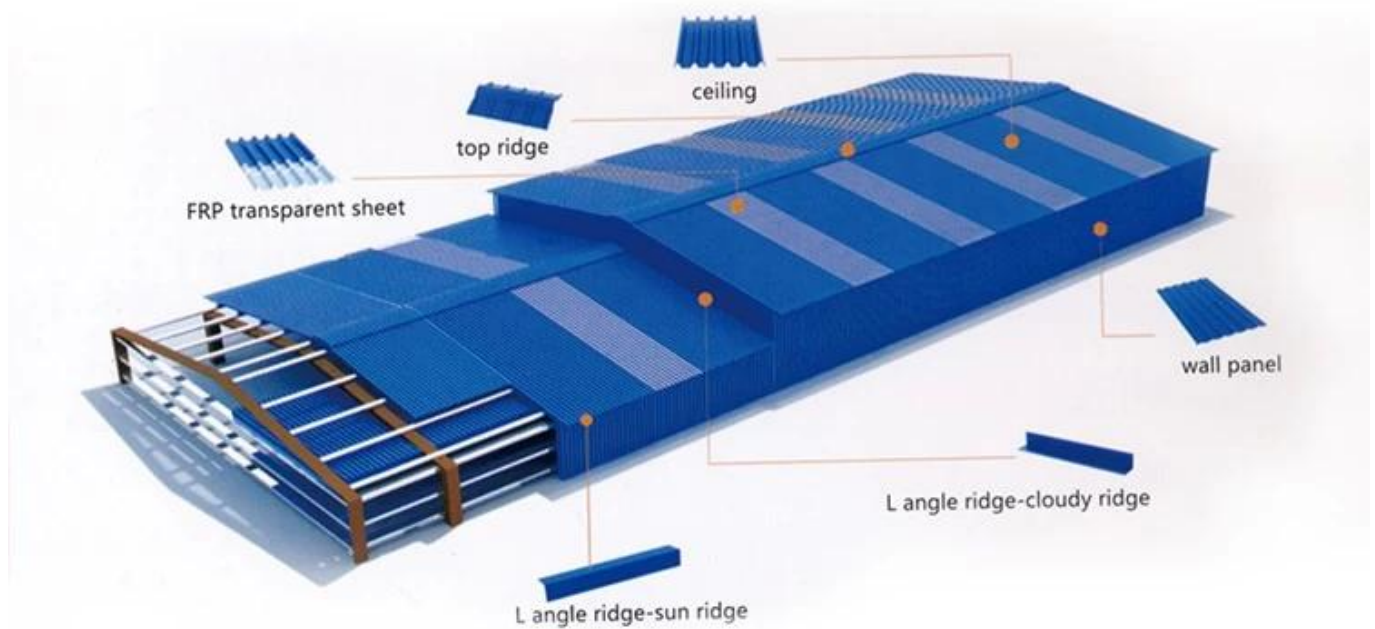

A variety of colors, optional to build different architectural styles

More colors can be customized

<Mlight yellow>

<dark blue>

<grass green>

<Beige>

Accessories and Installation Diagram

*pvc plastic waterproof cap, used with self-tapping screws to fix the tile on the skeleton