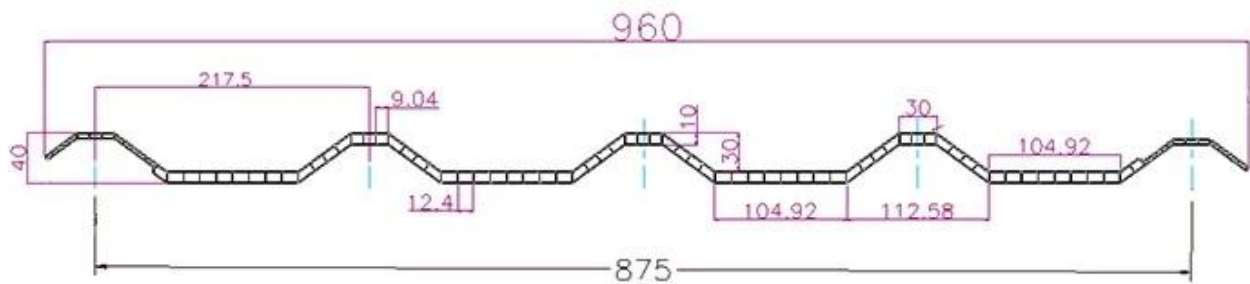

HOLLOW ROOF TILE

Our Factory

Matatagpuan ang Zhongxingcheng New Material Co., Ltd. sa Foshan City, Nanhai District China ay isang tagagawa na dalubhasa sa paggawa ng ASA synthetic resin tile, APVC anti-corrosion composite tile, PVC anti-corrosion tile, PVC sink, PVC plate, Transparent FRP Roof Sheet, PVC, PC transparent tile.