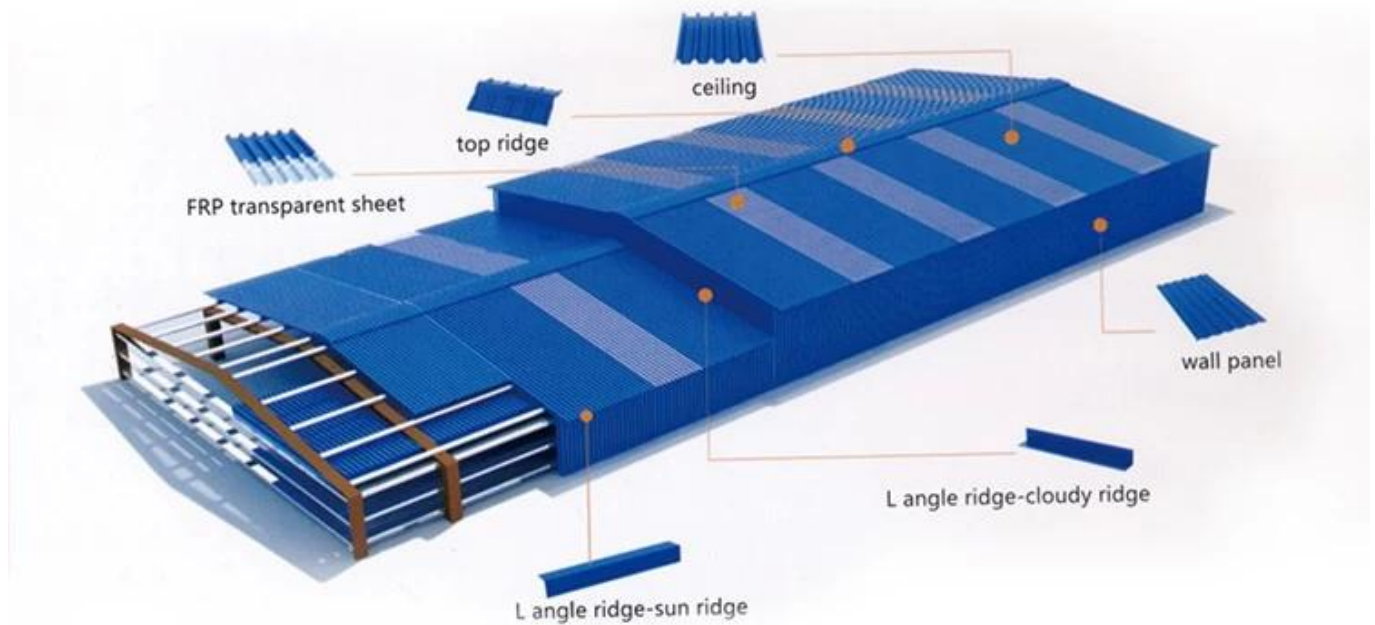

# Accessories and Installation Diagram

\*pvc plastic waterproof cap, used with self-tapping screws to fix the tile on the skeleton