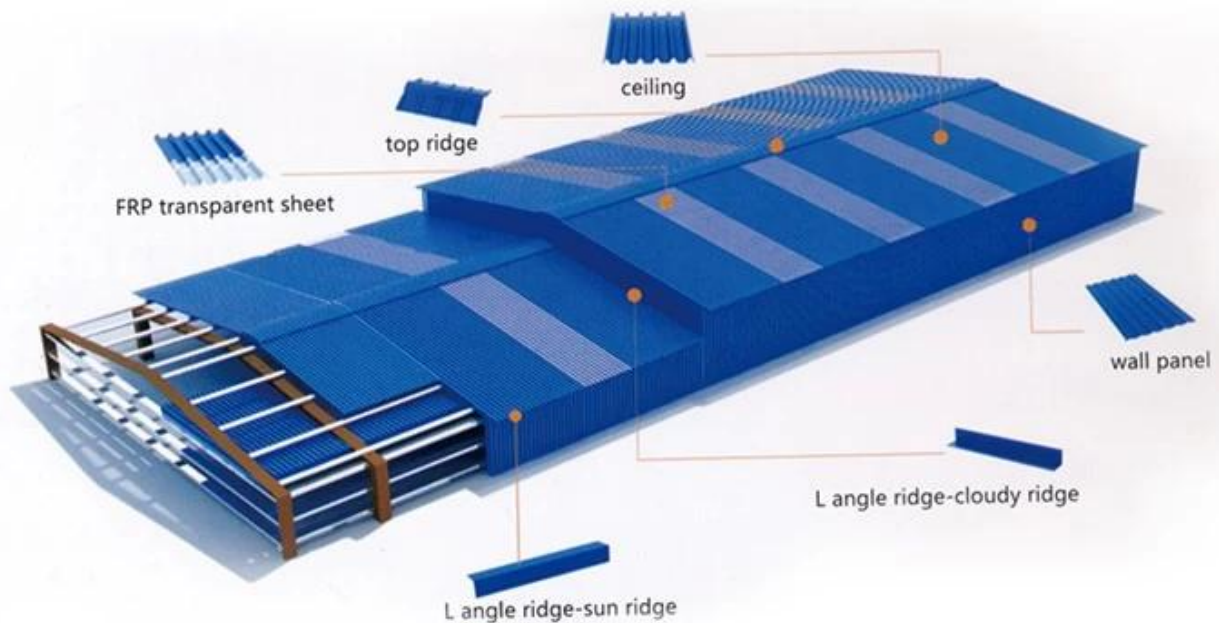

# Accessories and Installation Diagram

\*pvc plastic waterproof cap, used with self-tapping screws to fix the tile on the skeleton