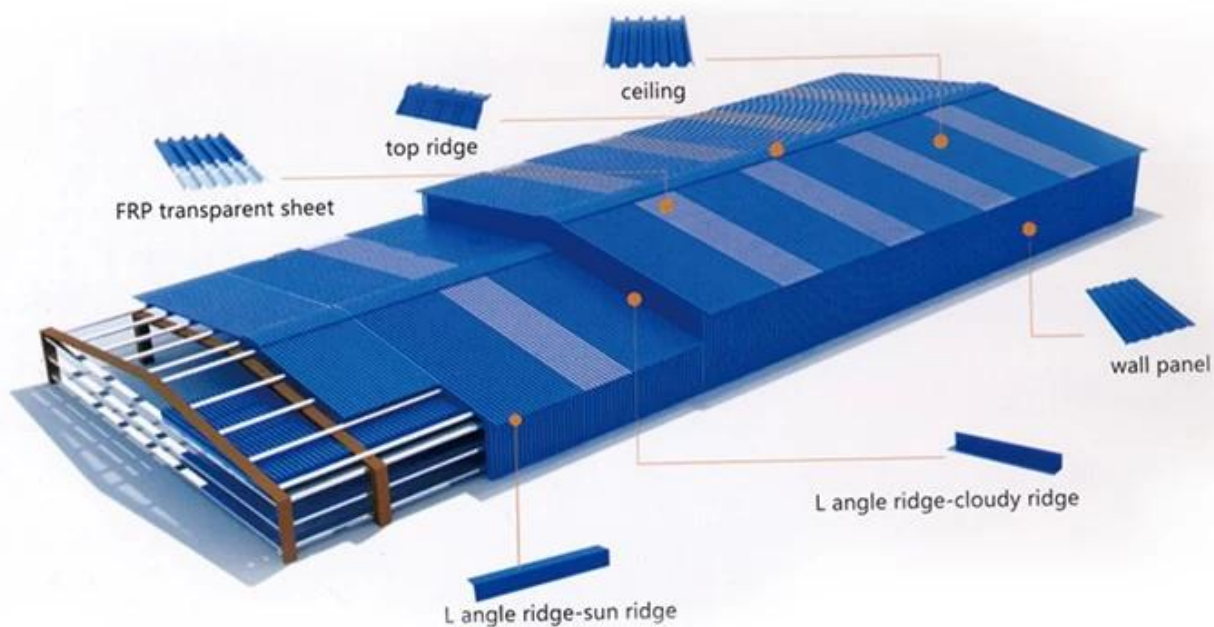

A variety of colors, optional to build different architectural styles

More colors can be customized

<Mlight yellow>

<dark blue>

<grass green>

<Beige>

Accessories and Installation Diagram

*pvc plastic waterproof cap, used with self-tapping screws to fix the tile on the skeleton