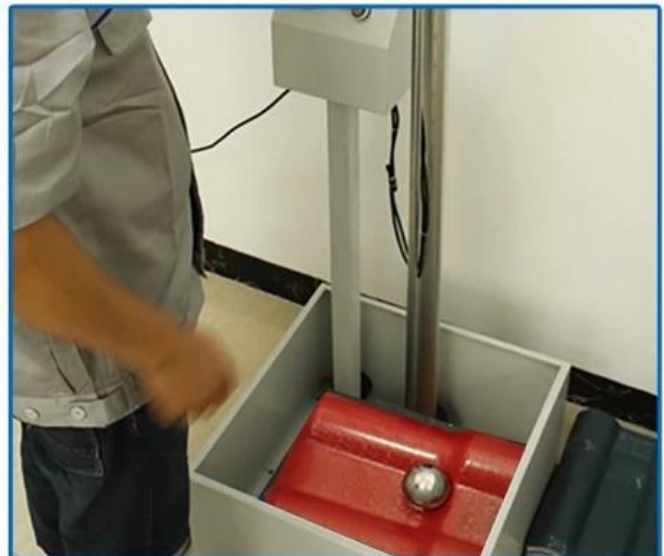

anti-corrosion tile, PVC sink, PVC plate, Transparent FRP Roof Sheet, PVC, PC transparent tile.

Quality inspection instruments strictly control the quality

Each batch of products has undergone rigorous testing.

Gravity testing

Hardness testing

Tensile force testing

Impact resistance testing

Factory display

In-stock inventory

Own production line

Own production line