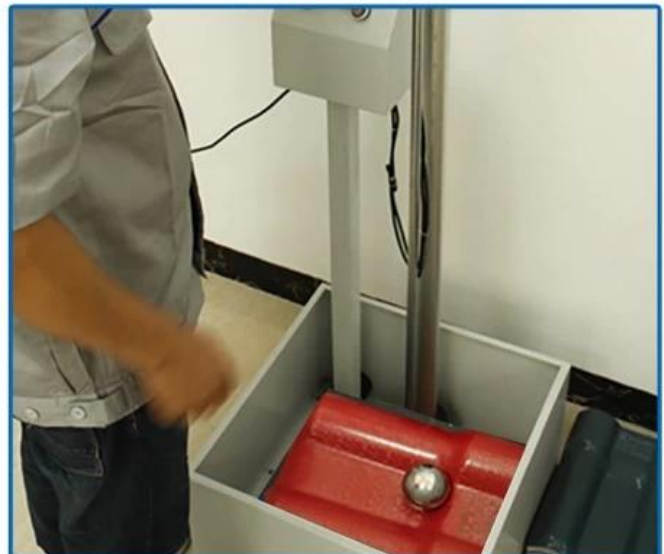

anti-corrosion tile, PVC sink, PVC plate, Transparent FRP Roof Sheet, PVC, PC transparent tile.

Quality inspection instruments strictly control the quality

Each batch of products has undergone rigorous testing.

Gravity testing

Hardness testing

Tensile force testing

Impact resistance testing

Factory display

In-stock inventory

Own production line

Own production line