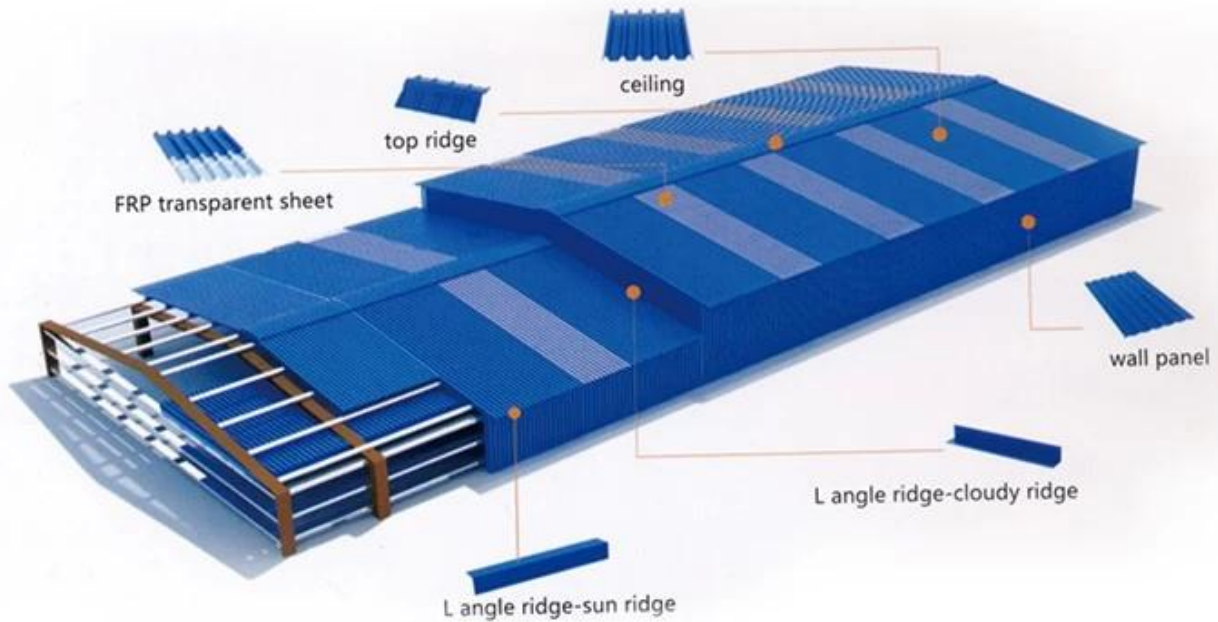

A variety of colors, optional to build different architectural styles

More colors can be customized

<Mlight yellow>

<dark blue>

<grass green>

<Beige>

Accessories and Installation Diagram

*pvc plastic waterproof cap, used with self-tapping screws to fix the tile on the skeleton