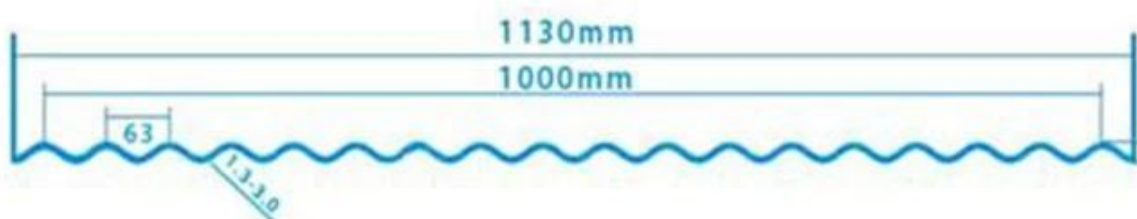

I-click [presyo ng pvc trapezoidal roofing](#) para matuto pa

TYPE 840 PIT

900 TYPE HIGH WAVE (FLOWING WATER FAST)

980 TYPE HIGH WAVE

1080 TYPE HIGH WAVE

(FLOWING WATER FAST)

1130 TYPE WAVELET

1130 TYPE PIT