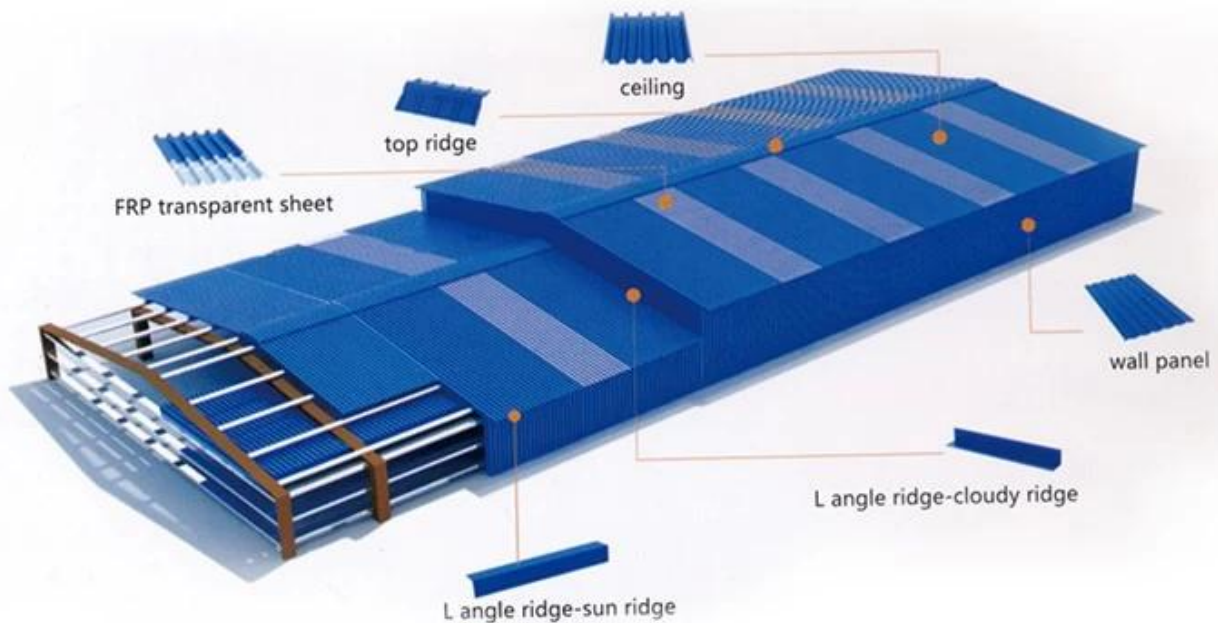

A variety of colors, optional to build different architectural styles

More colors can be customized

<Mlight yellow>

<dark blue>

<grass green>

<Beige>

Accessories and Installation Diagram

*pvc plastic waterproof cap, used with self-tapping screws to fix the tile on the skeleton