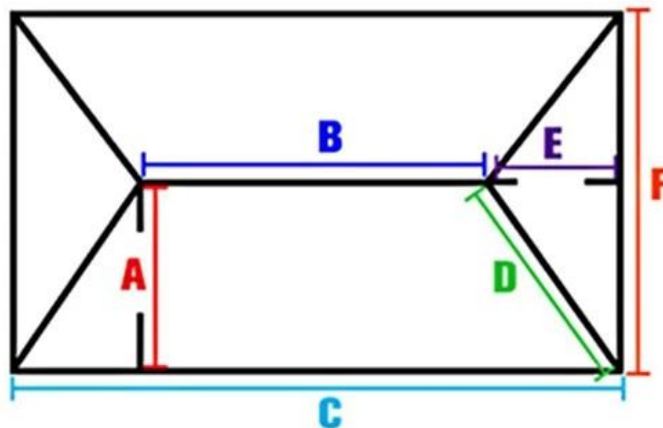

I-click [Pabrika ng tile ng ASA ng sintetikong resin](#) para matuto pa

Dimensional measurement method

both sides

1. Measure the dimension of the **A** top ridge.
2. Measure the dimensions of **B**
3. Measure the dimensions of **C**

Measure all the dimensions (don't forget the eaves)

four sides

1. Measure the dimension of the **B** top ridge.
2. Measure the dimensions of ramp **A**
3. Measure the width of **C**
4. Measure the dimensions of the **D** diagonal ridge.
5. Measure the dimensions of ramp **E**
6. Measure the width of **F**