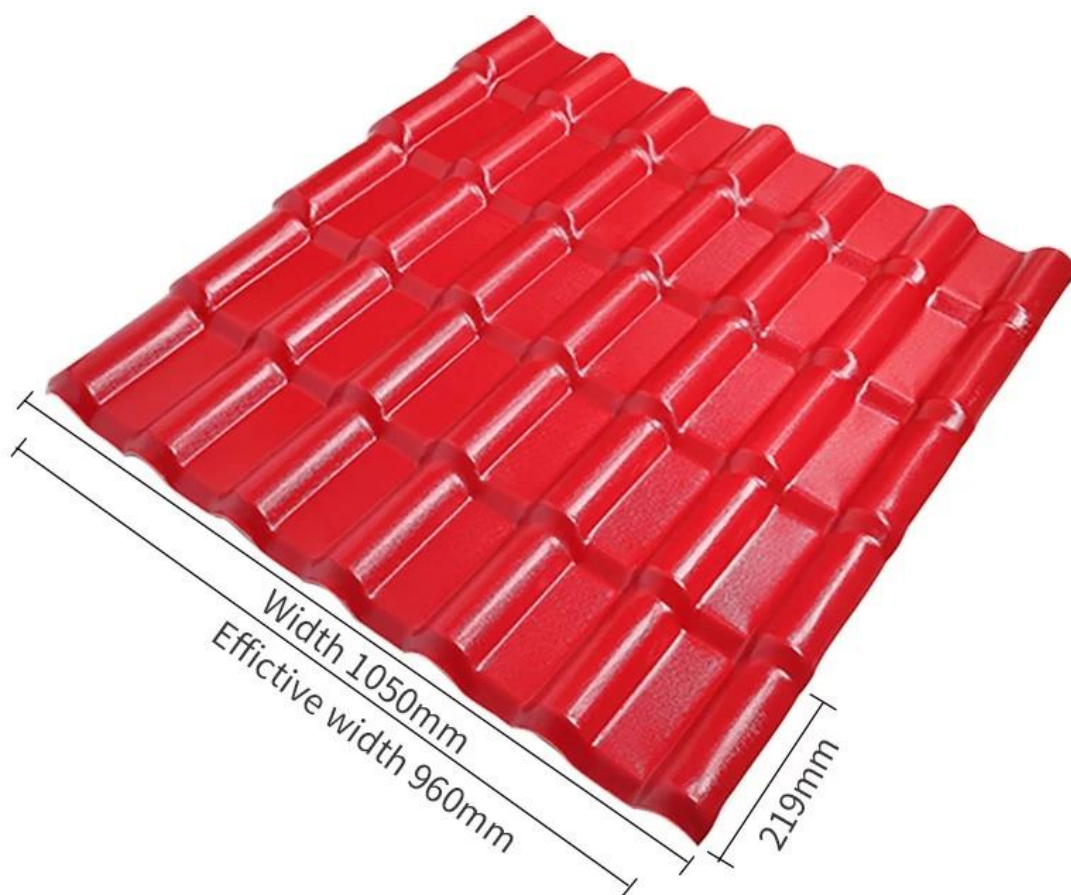

ASA SYNTHETIC RESIN ROOFING TILES

Scenic areas and the pastoral farmhouse
use the most roofing tiles.

pangalan ng Produkto	Synthetic Resin Roof Tile
Tatak	ZXC
Lugar ng Pinagmulan	Lungsod ng Foshan, lalawigan ng Guangdong, China(Mainland)
materyal	Acrylonitrile Styrene acrylate copolymer, Polyvinyl chloride, Calcium powder, iba pang kemikal na materyales
Garantiya	25 taon
Sertipikasyon	ISO9001 / SGS / CE
Oras ng paghatid	1x20GP para sa 6 na araw, 1x40GP para sa 7 araw
Haba ng Seksyon	219mm
Pangkalahatang lapad	1050mm
Epektibong Lapad	960mm
kapal	2.3mm / 2.5mm / 2.8mm / 3.0mm
Ang haba	Dapat ay maramihang seksyon
Wave Spacing	160mm
Taas ng alon	30mm

I-click [Pabrika ng tile ng ASA ng sintetikong resin](#) para matuto pa

Dimensional measurement method

both sides

1. Measure the dimension of the **A** top ridge.
2. Measure the dimensions of **B**
3. Measure the dimensions of **C**

Measure all the dimensions (don't forget the eaves)

four sides

1. Measure the dimension of the **B** top ridge.
2. Measure the dimensions of ramp **A**
3. Measure the width of **C**
4. Measure the dimensions of the **D** diagonal ridge.
5. Measure the dimensions of ramp **E**
6. Measure the width of **F**

Measure all the dimensions (don't forget the eaves)

Roofing accessories

Installation considerations

- 1.The purlins can use square pipe (60x40x3mm)
- 2.The purlins can use C-shaped steel (100x50x20x3mm)
- 3.The purlins can use anti-corrosion wood square (60x40mm)
- 4.purlin spacing of 660mm