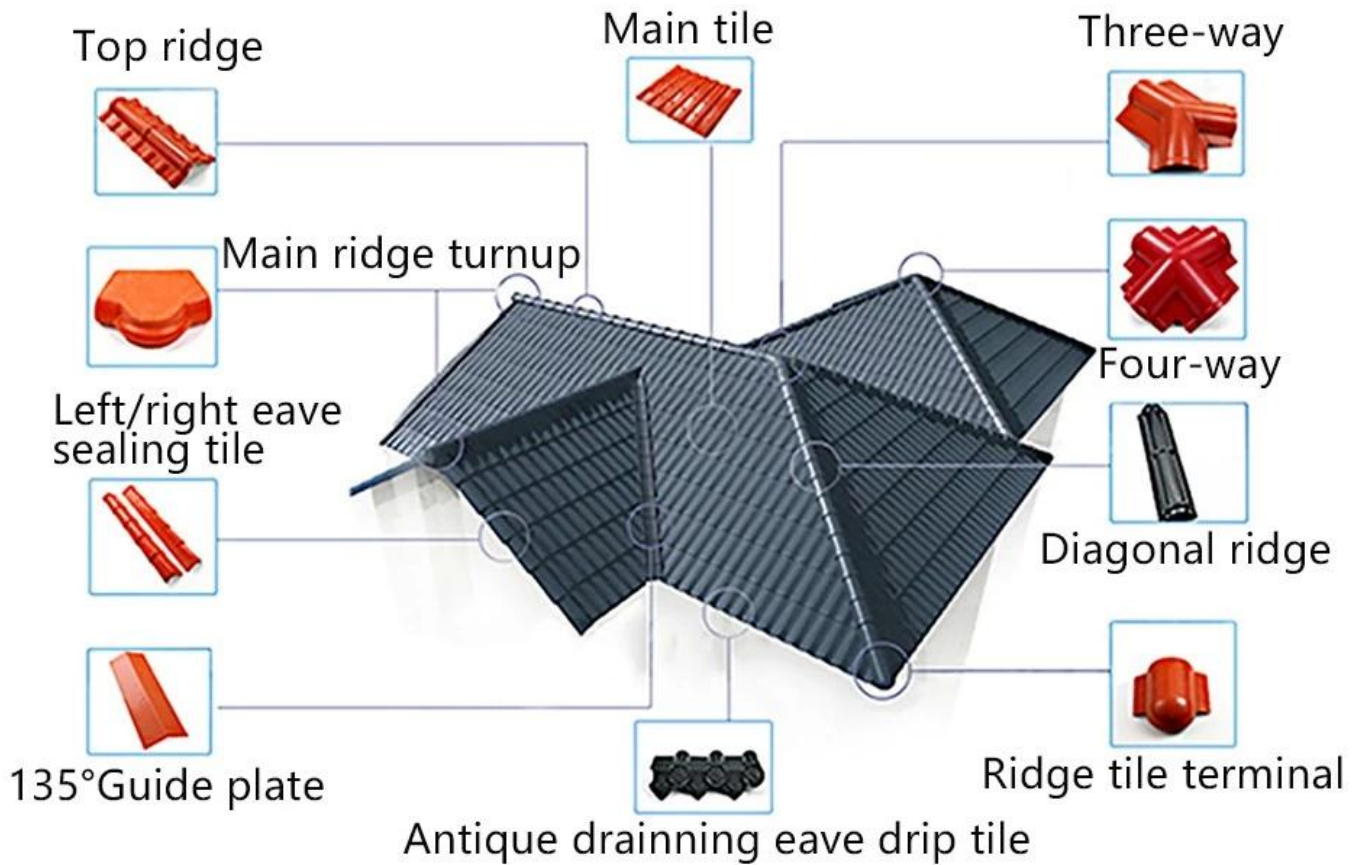

I-click [Pabrika ng tile ng ASA ng sintetikong resin](#) para matuto pa

Dimensional measurement method

both sides

1. Measure the dimension of the **A** top ridge.
2. Measure the dimensions of **B**
3. Measure the dimensions of **C**

Measure all the dimensions (don't forget the eaves)

four sides

1. Measure the dimension of the **B** top ridge.
2. Measure the dimensions of ramp **A**
3. Measure the width of **C**
4. Measure the dimensions of the **D** diagonal ridge.
5. Measure the dimensions of ramp **E**
6. Measure the width of **F**

Measure all the dimensions (don't forget the eaves)

Roofing accessories

Installation considerations

- 1.The purlins can use square pipe (60x40x3mm)
- 2.The purlins can use C-shaped steel (100x50x20x3mm)
- 3.The purlins can use anti-corrosion wood square (60x40mm)
- 4.purlin spacing of 660mm

Name: synthetic resin

Model:1050mm

Material: synthetic resin

Origin: Foshan, Guangdong

Thickness: 2.5-3.0mm

Applicable scenarios: villa roofs, tourist attractions, rural transformation

Synthetic resin roofing tile color card selection