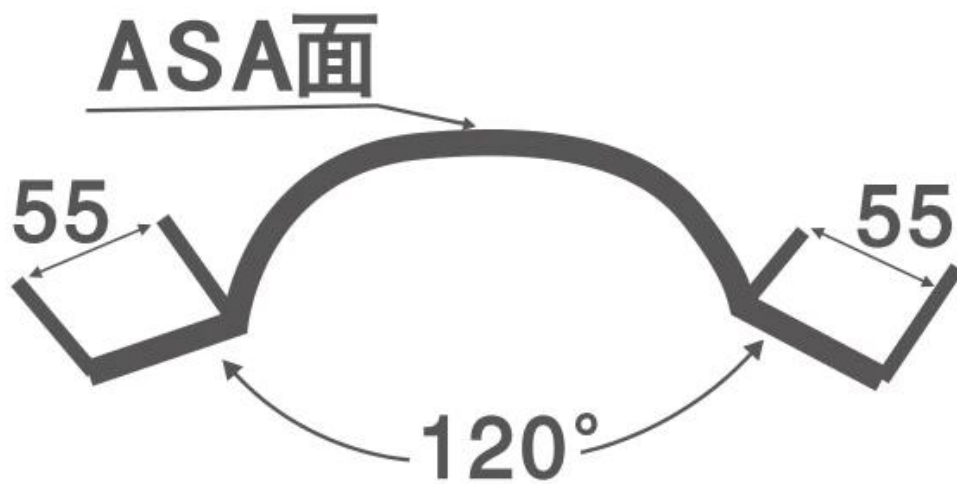

Zhongxingcheng New Material Co., Ltd. terletak di Kota Foshan, Daerah Nanhai China adalah pengilang yang mengkhusus dalam pengeluaran jubin resin sintetik ASA, jubin komposit anti-karat APVC, jubin anti-karat PVC, sink PVC, plat PVC, Telus Lembaran Bumbung FRP, PVC, jubin lutsinar PC.