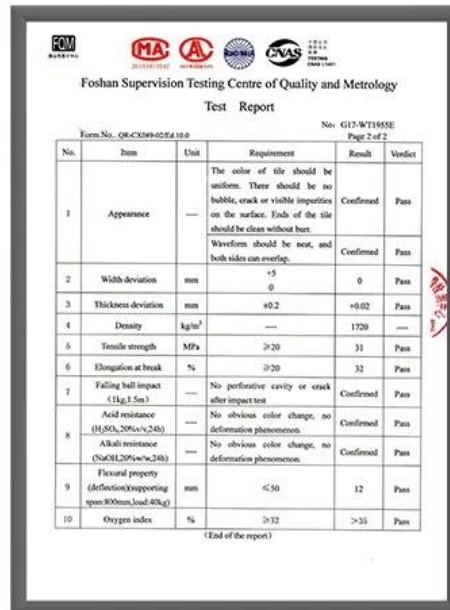

Severe fading

Usage scenarios: factories
farms, chemical plants

Use scene:greenhouse,
residence,pergola

Exhibition

Certificate

Packaging

FAQ

***Adakah anda pengilang atau peniaga?**