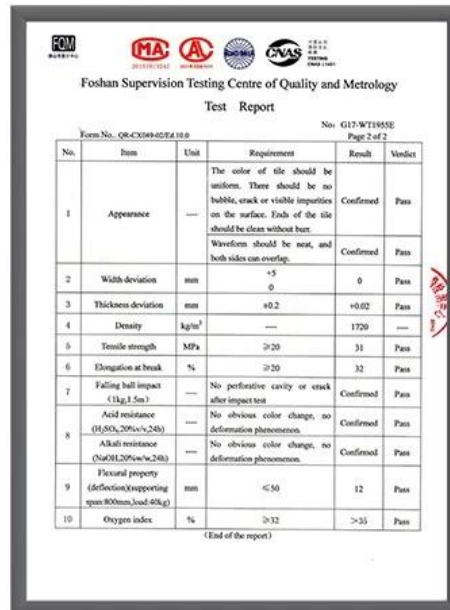

**Direct sunlight iron tile
Temperature too high**

COLOUR

**ASA PVC ROOF SHEET
Long lasting and non fading**

Severe fading

Use scene:greenhouse,
residence,pergola

Exhibition

Certificate

Packaging