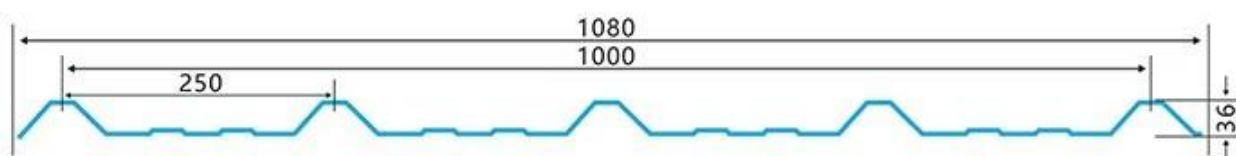

1. Light weight
2. Environmental protection
3. waterproof and fireproof
4. Easy-installation
5. Anti-corrosion
6. Good sound insulation

Length	1m-12m
Surface	Matt
Weight	3.0-6.8kg/m
Width	1130mm/ 1080mm/ 1050mm/ 980mm/ 930mm
Warranty	30Years
Model Number	ASA PVC Composite Sheet
Function	Insulation, Flame Retardant, Heat Insulation, Anti-corrosion, Impact Resistance
Shape	round wave, big round wave, trepezoidal wave
Fire Protection Rating	B1
Temperature	-10 Degrees Celsius to 70 Degrees Celsius
Color	White, Blue, Gray, Red, customizable
Layers	2 or 3 layers
Color Lasting	10 Years no Fading

Click [pvc trapezoidal sheet factory china](#) to learn more

TYPE 840 PIT

900 TYPE HIGH WAVE (FLOWING WATER FAST)

980 TYPE HIGH WAVE

1080 TYPE HIGH WAVE

(FLOWING WATER FAST)

1130 TYPE WAVELET

1130 TYPE PIT

1100 TYPE HIGH CIRCULAR WAVE

Delivery time **5 DAYS**
About **7000m²** per cabinet
About **28m³**

All new material
No recycled material

Hardness Testing

ASA Surface Thickness Test

Impact Resistance

Tensile Test