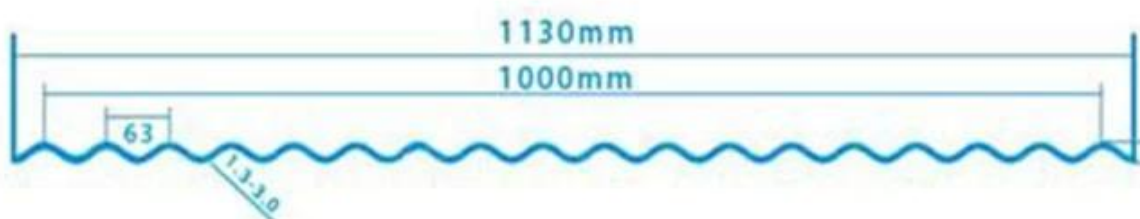

1. Light weight
2. Environmental protection
3. waterproof and fireproof
4. Easy-installation
5. Anti-corrosion
6. Good sound insulation

Length	1m-12m
Surface	Matt
Weight	3.0-6.8kg/m
Width	1130mm/ 1080mm/ 1050mm/ 980mm/ 930mm
Warranty	30Years
Model Number	ASA PVC Composite Sheet
Function	Insulation, Flame Retardant, Heat Insulation, Anti-corrosion, Impact Resistance
Shape	round wave, big round wave, trepezoidal wave
Fire Protection Rating	B1
Temperature	-10 Degrees Celsius to 70 Degrees Celsius
Color	White, Blue, Gray, Red, customizable
Layers	2 or 3 layers
Color Lasting	10 Years no Fading

Click [pvc trapezoidal sheet factory china](#) to learn more

TYPE 840 PIT

900 TYPE HIGH WAVE (FLOWING WATER FAST)

980 TYPE HIGH WAVE

1080 TYPE HIGH WAVE

(FLOWING WATER FAST)

1130 TYPE WAVELET

1130 TYPE PIT