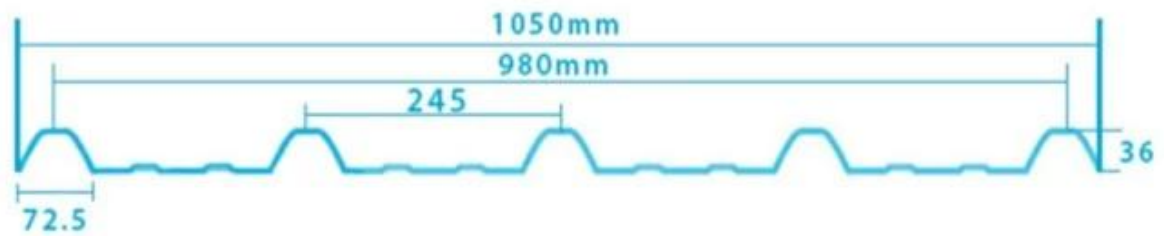

1. Light weight
2. Environmental protection
3. waterproof and fireproof
4. Easy-installation
5. Anti-corrosion
6. Good sound insulation

Length	1m-12m
Surface	Matt
Weight	3.0-6.8kg/m
Width	1130mm/ 1080mm/ 1050mm/ 980mm/ 930mm
Warranty	30Years
Model Number	ASA PVC Composite Sheet
Function	Insulation, Flame Retardant, Heat Insulation, Anti-corrosion, Impact Resistance
Shape	round wave, big round wave, trepezoidal wave
Fire Protection Rating	B1
Temperature	-10 Degrees Celsius to 70 Degrees Celsius
Color	White, Blue, Gray, Red, customizable
Layers	2 or 3 layers
Color Lasting	10 Years no Fading

Click [pvc trapezoidal sheet factory china](#) to learn more

TYPE 840 PIT

900 TYPE HIGH WAVE (FLOWING WATER FAST)

980 TYPE HIGH WAVE

1080 TYPE HIGH WAVE

(FLOWING WATER FAST)

1130 TYPE WAVELET

1130 TYPE PIT

1100 TYPE HIGH CIRCULAR WAVE

Delivery time **5 DAYS**
About **7000m²** per cabinet
About **28m³**

All new material
No recycled material

Hardness Testing

ASA Surface Thickness Test

Impact Resistance

Tensile Test