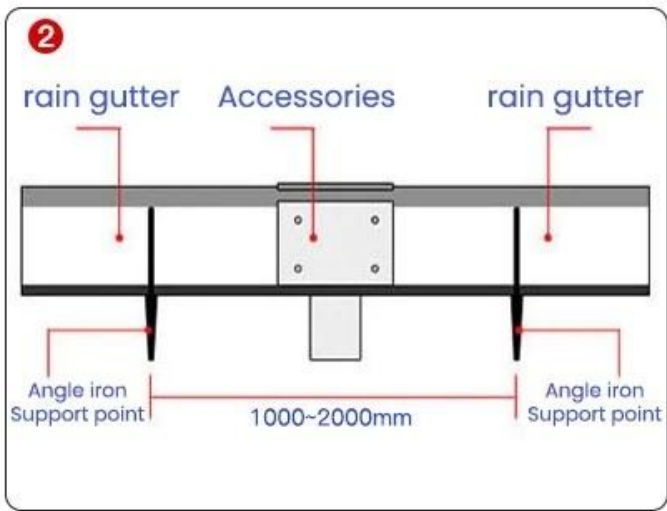

New imported raw materials

Recycled material, low cost

Excellent workmanship,
not afraid of trampling

Cut corners and
be easily damaged

Trust comes from quality

GLASS GLUE PORTABLE INSTALLATION

Quick installation in 2 minutes
Compared with traditional fixed rivets,
it saves time, effort and worry

Trust comes from quality

INSTALLATION INSTRUCTIONS

1. The gutter should be installed on a solid surface, and the slope should be 1.5-1.8% towards the drain. The gutter should be installed in a way that it is not damaged by the roof tiles. The gutter should be installed in a way that it is not damaged by the roof tiles.
2. The gutter should be installed in a way that it is not damaged by the roof tiles. The gutter should be installed in a way that it is not damaged by the roof tiles.
3. The gutter should be installed in a way that it is not damaged by the roof tiles. The gutter should be installed in a way that it is not damaged by the roof tiles.
4. The gutter should be installed in a way that it is not damaged by the roof tiles. The gutter should be installed in a way that it is not damaged by the roof tiles.
5. The gutter should be installed in a way that it is not damaged by the roof tiles. The gutter should be installed in a way that it is not damaged by the roof tiles.