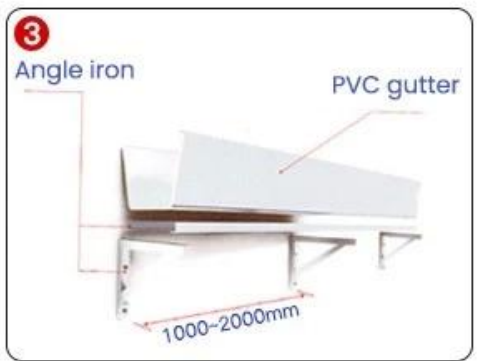

Trust comes from quality

INSTALLATION INSTRUCTIONS

1. The gutter should be installed on a solid surface, and the slope should be 1.5-1.8% towards the drain. The gutter should be installed in a way that it is not damaged by the roof tiles. The gutter should be installed in a way that it is not damaged by the roof tiles.
2. The gutter should be installed in a way that it is not damaged by the roof tiles. The gutter should be installed in a way that it is not damaged by the roof tiles.
3. The gutter should be installed in a way that it is not damaged by the roof tiles. The gutter should be installed in a way that it is not damaged by the roof tiles.
4. The gutter should be installed in a way that it is not damaged by the roof tiles. The gutter should be installed in a way that it is not damaged by the roof tiles.
5. The gutter should be installed in a way that it is not damaged by the roof tiles. The gutter should be installed in a way that it is not damaged by the roof tiles.