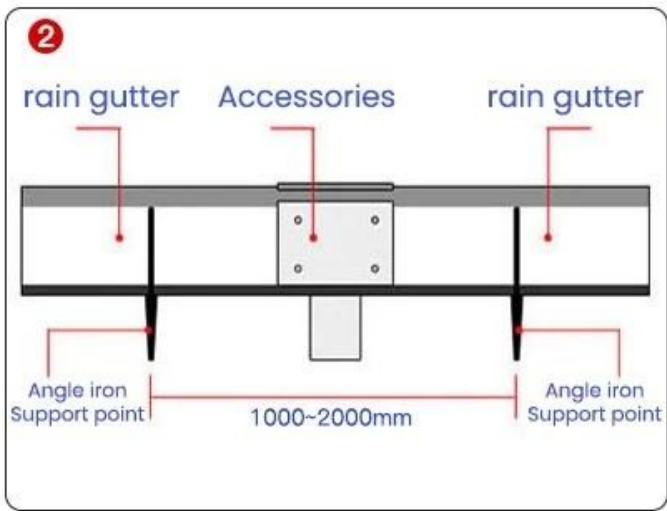

New imported raw materials

Recycled material, low cost

Excellent workmanship,
not afraid of trampling

Cut corners and
be easily damaged

Trust comes from quality

GLASS GLUE PORTABLE INSTALLATION

Quick installation in 2 minutes
Compared with traditional fixed rivets,
it saves time, effort and worry

Trust comes from quality

INSTALLATION INSTRUCTIONS

1. The gutter system should be installed on a solid surface, and the gutter should be installed in a straight line. The gutter should be installed with a slope of 1.5-1.8% towards the downspout. The gutter should be installed with a slope of 1.5-1.8% towards the downspout. The gutter should be installed with a slope of 1.5-1.8% towards the downspout.
2. The gutter should be installed with a slope of 1.5-1.8% towards the downspout. The gutter should be installed with a slope of 1.5-1.8% towards the downspout. The gutter should be installed with a slope of 1.5-1.8% towards the downspout.
3. The gutter should be installed with a slope of 1.5-1.8% towards the downspout. The gutter should be installed with a slope of 1.5-1.8% towards the downspout. The gutter should be installed with a slope of 1.5-1.8% towards the downspout.
4. The gutter should be installed with a slope of 1.5-1.8% towards the downspout. The gutter should be installed with a slope of 1.5-1.8% towards the downspout. The gutter should be installed with a slope of 1.5-1.8% towards the downspout.
5. The gutter should be installed with a slope of 1.5-1.8% towards the downspout. The gutter should be installed with a slope of 1.5-1.8% towards the downspout. The gutter should be installed with a slope of 1.5-1.8% towards the downspout.