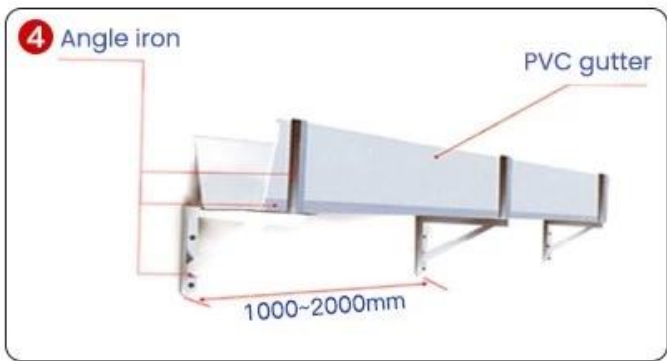

Trust comes from quality

INSTALLATION INSTRUCTIONS

1. The gutter system should be installed on a solid surface, and the gutter should be installed in a straight line. The gutter should be installed with a slope of 1.5-1.8% towards the downspout. The gutter should be installed with a slope of 1.5-1.8% towards the downspout. The gutter should be installed with a slope of 1.5-1.8% towards the downspout.
2. The gutter should be installed with a slope of 1.5-1.8% towards the downspout. The gutter should be installed with a slope of 1.5-1.8% towards the downspout. The gutter should be installed with a slope of 1.5-1.8% towards the downspout.
3. The gutter should be installed with a slope of 1.5-1.8% towards the downspout. The gutter should be installed with a slope of 1.5-1.8% towards the downspout. The gutter should be installed with a slope of 1.5-1.8% towards the downspout.
4. The gutter should be installed with a slope of 1.5-1.8% towards the downspout. The gutter should be installed with a slope of 1.5-1.8% towards the downspout. The gutter should be installed with a slope of 1.5-1.8% towards the downspout.
5. The gutter should be installed with a slope of 1.5-1.8% towards the downspout. The gutter should be installed with a slope of 1.5-1.8% towards the downspout. The gutter should be installed with a slope of 1.5-1.8% towards the downspout.