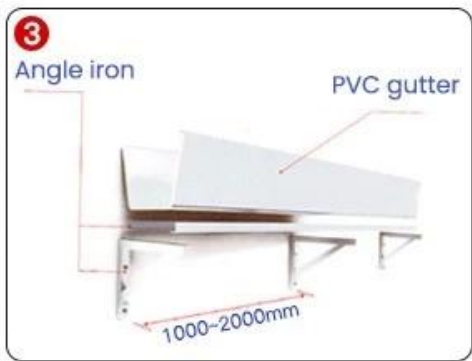

Trust comes from quality

INSTALLATION INSTRUCTIONS

1. The gutter system should be installed on a solid surface, and the gutter should be installed in a straight line. The gutter should be installed with a slope of 1.5-1.8% towards the downspout. The gutter should be installed with a slope of 1.5-1.8% towards the downspout. The gutter should be installed with a slope of 1.5-1.8% towards the downspout.
2. The gutter should be installed with a slope of 1.5-1.8% towards the downspout. The gutter should be installed with a slope of 1.5-1.8% towards the downspout. The gutter should be installed with a slope of 1.5-1.8% towards the downspout.
3. The gutter should be installed with a slope of 1.5-1.8% towards the downspout. The gutter should be installed with a slope of 1.5-1.8% towards the downspout. The gutter should be installed with a slope of 1.5-1.8% towards the downspout.
4. The gutter should be installed with a slope of 1.5-1.8% towards the downspout. The gutter should be installed with a slope of 1.5-1.8% towards the downspout. The gutter should be installed with a slope of 1.5-1.8% towards the downspout.
5. The gutter should be installed with a slope of 1.5-1.8% towards the downspout. The gutter should be installed with a slope of 1.5-1.8% towards the downspout. The gutter should be installed with a slope of 1.5-1.8% towards the downspout.