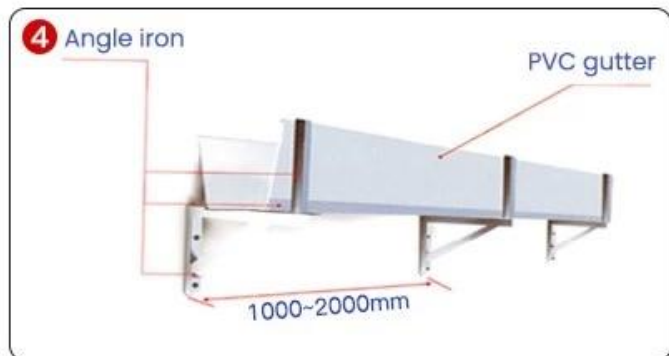

Trust comes from quality

INSTALLATION INSTRUCTIONS

1. The gutter should be installed on a solid surface, and the slope should be 1.5-1.8% towards the downspout. The gutter should be installed on a solid surface, and the slope should be 1.5-1.8% towards the downspout. The gutter should be installed on a solid surface, and the slope should be 1.5-1.8% towards the downspout.

2. The gutter should be installed on a solid surface, and the slope should be 1.5-1.8% towards the downspout. The gutter should be installed on a solid surface, and the slope should be 1.5-1.8% towards the downspout. The gutter should be installed on a solid surface, and the slope should be 1.5-1.8% towards the downspout.

3. The gutter should be installed on a solid surface, and the slope should be 1.5-1.8% towards the downspout. The gutter should be installed on a solid surface, and the slope should be 1.5-1.8% towards the downspout. The gutter should be installed on a solid surface, and the slope should be 1.5-1.8% towards the downspout.

4. The gutter should be installed on a solid surface, and the slope should be 1.5-1.8% towards the downspout. The gutter should be installed on a solid surface, and the slope should be 1.5-1.8% towards the downspout. The gutter should be installed on a solid surface, and the slope should be 1.5-1.8% towards the downspout.