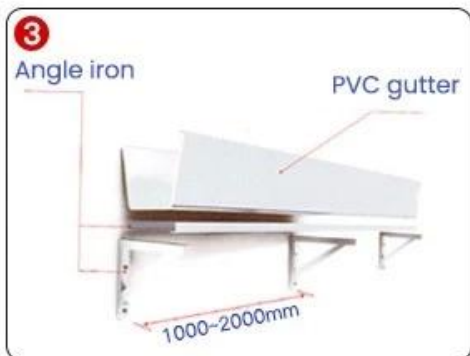

Trust comes from quality

INSTALLATION INSTRUCTIONS

1. The gutter should be installed on a solid surface, and the slope should be 1.5-1.8% towards the downspout. The gutter should be installed on a solid surface, and the slope should be 1.5-1.8% towards the downspout. The gutter should be installed on a solid surface, and the slope should be 1.5-1.8% towards the downspout.

2. The gutter should be installed on a solid surface, and the slope should be 1.5-1.8% towards the downspout. The gutter should be installed on a solid surface, and the slope should be 1.5-1.8% towards the downspout. The gutter should be installed on a solid surface, and the slope should be 1.5-1.8% towards the downspout.

3. The gutter should be installed on a solid surface, and the slope should be 1.5-1.8% towards the downspout. The gutter should be installed on a solid surface, and the slope should be 1.5-1.8% towards the downspout. The gutter should be installed on a solid surface, and the slope should be 1.5-1.8% towards the downspout.

4. The gutter should be installed on a solid surface, and the slope should be 1.5-1.8% towards the downspout. The gutter should be installed on a solid surface, and the slope should be 1.5-1.8% towards the downspout. The gutter should be installed on a solid surface, and the slope should be 1.5-1.8% towards the downspout.