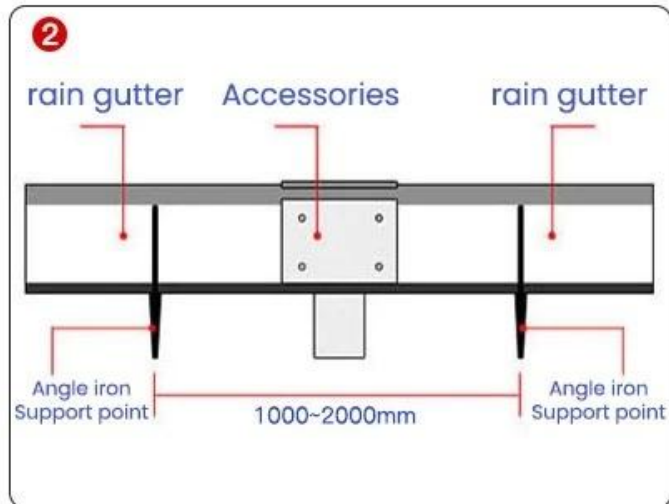

Trust comes from quality

INSTALLATION INSTRUCTIONS

1. The gutter should be installed on a solid surface, and the slope should be 1.5-1.8% towards the downspout. The gutter should be installed on a solid surface, and the slope should be 1.5-1.8% towards the downspout. The gutter should be installed on a solid surface, and the slope should be 1.5-1.8% towards the downspout.

2. The gutter should be installed on a solid surface, and the slope should be 1.5-1.8% towards the downspout. The gutter should be installed on a solid surface, and the slope should be 1.5-1.8% towards the downspout. The gutter should be installed on a solid surface, and the slope should be 1.5-1.8% towards the downspout.

3. The gutter should be installed on a solid surface, and the slope should be 1.5-1.8% towards the downspout. The gutter should be installed on a solid surface, and the slope should be 1.5-1.8% towards the downspout. The gutter should be installed on a solid surface, and the slope should be 1.5-1.8% towards the downspout.

4. The gutter should be installed on a solid surface, and the slope should be 1.5-1.8% towards the downspout. The gutter should be installed on a solid surface, and the slope should be 1.5-1.8% towards the downspout. The gutter should be installed on a solid surface, and the slope should be 1.5-1.8% towards the downspout.