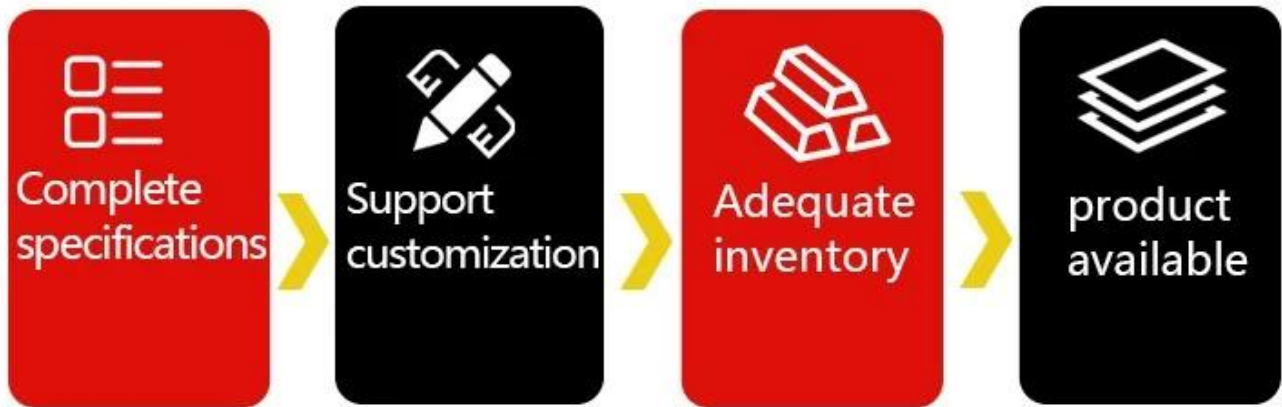

פרמטר	ערך
מספר הפרויקט	frp-01
שטח פנימי	11800 מ"ר
שטח חיצוני	6000 מ"ר
גובה קומה	930 מ"מ
גובה קומה	840 מ"מ
גובה קומה	660 מ"מ
גובה קומה	1.0±0.1 מ"מ
	1.2±0.1 מ"מ
	1.5±0.1 מ"מ
	2.0±0.1 מ"מ
גובה קומה	1.7±0.1 מ"מ/מ"מ
	2.1±0.1 מ"מ/מ"מ
	2.6±0.1 מ"מ/מ"מ
	3.0±0.1 מ"מ/מ"מ
פרמטרים נוספים	
SQ.M./20 FCL (21 קומות)	SQ.M./40 FCL (26 קומות)
12000 מ"מ	15000 מ"מ
10000 מ"מ	12300 מ"מ
8000 מ"מ	10000 מ"מ
7000 מ"מ	8600 מ"מ

ללמוד 'יותר frp נקישה יצרני יריעות קירו'