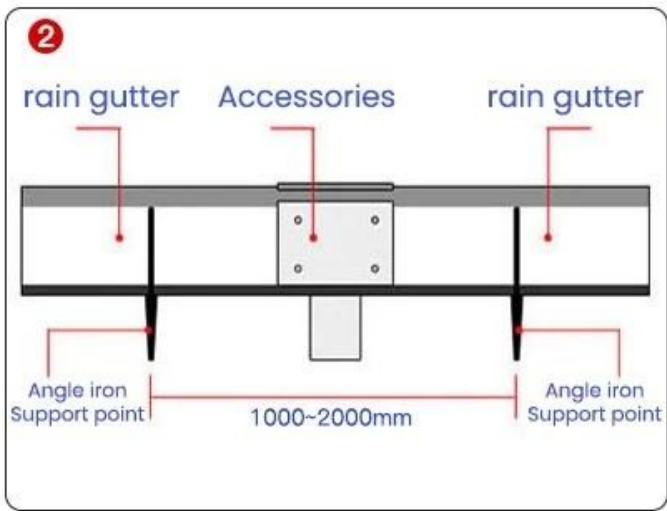

Model	Dimensions (mm)	Material
Model A	Height: 16mm, Top Width: 14mm, Bottom Width: 19mm	PVC
Model B	Height: 20mm, Top Width: 18mm, Bottom Width: 25mm	
Model C	Height: 28mm, Top Width: 25mm, Bottom Width: 35mm	
Model D	Height: 16mm, Top Width: 14mm, Bottom Width: 19mm	

GLASS GLUE PORTABLE INSTALLATION

Quick installation in 2 minutes
Compared with traditional fixed rivets,
it saves time, effort and worry

Trust comes from quality

INSTALLATION INSTRUCTIONS

1. The gutter should be installed at a slope of 1.5-1.8% towards the downspout. The gutter should be installed at a distance of 1000-2000mm between support points. The gutter should be installed at a distance of 1000-2000mm between support points.
2. The gutter should be installed at a distance of 1000-2000mm between support points. The gutter should be installed at a distance of 1000-2000mm between support points.
3. The gutter should be installed at a distance of 1000-2000mm between support points. The gutter should be installed at a distance of 1000-2000mm between support points.
4. The gutter should be installed at a distance of 1000-2000mm between support points. The gutter should be installed at a distance of 1000-2000mm between support points.
5. The gutter should be installed at a distance of 1000-2000mm between support points. The gutter should be installed at a distance of 1000-2000mm between support points.