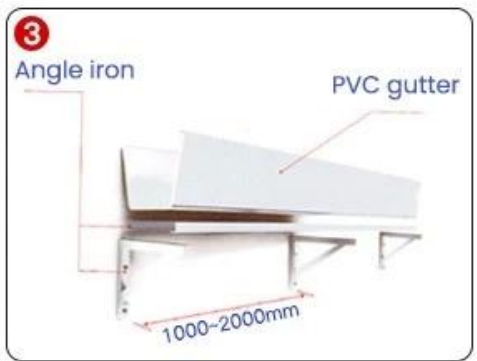

Trust comes from quality

INSTALLATION INSTRUCTIONS

1. The gutter should be installed at a slope of 1.5-1.8% towards the downspout. The gutter should be installed at a distance of 1000-2000mm between support points. The gutter should be installed at a distance of 1000-2000mm between support points.
2. The gutter should be installed at a distance of 1000-2000mm between support points. The gutter should be installed at a distance of 1000-2000mm between support points.
3. The gutter should be installed at a distance of 1000-2000mm between support points. The gutter should be installed at a distance of 1000-2000mm between support points.
4. The gutter should be installed at a distance of 1000-2000mm between support points. The gutter should be installed at a distance of 1000-2000mm between support points.
5. The gutter should be installed at a distance of 1000-2000mm between support points. The gutter should be installed at a distance of 1000-2000mm between support points.