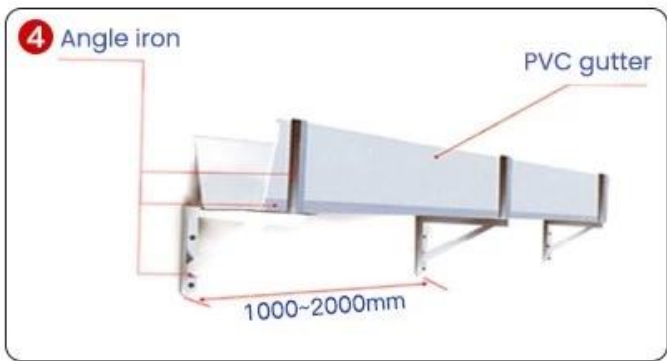

GLASS GLUE PORTABLE INSTALLATION

Quick installation in 2 minutes
Compared with traditional fixed rivets,
it saves time, effort and worry

Trust comes from quality

INSTALLATION INSTRUCTIONS

1. The gutter should be installed at a slope of 1.5-1.8% towards the downspout. The gutter should be installed at a distance of 1000-2000mm between support points. The gutter should be installed at a distance of 1000-2000mm between support points.
2. The gutter should be installed at a distance of 1000-2000mm between support points. The gutter should be installed at a distance of 1000-2000mm between support points.
3. The gutter should be installed at a distance of 1000-2000mm between support points. The gutter should be installed at a distance of 1000-2000mm between support points.
4. The gutter should be installed at a distance of 1000-2000mm between support points. The gutter should be installed at a distance of 1000-2000mm between support points.
5. The gutter should be installed at a distance of 1000-2000mm between support points. The gutter should be installed at a distance of 1000-2000mm between support points.