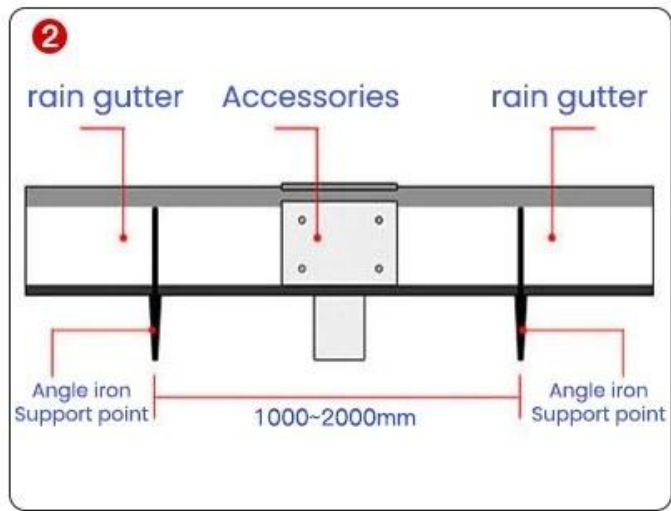

GLASS GLUE PORTABLE INSTALLATION

Quick installation in 2 minutes
Compared with traditional fixed rivets,
it saves time, effort and worry

Trust comes from quality

INSTALLATION INSTRUCTIONS

1. The gutter should be installed on a solid surface, and the slope should be 1.5-1.8% towards the drain end. The gutter should be installed with a slope of 1.5-1.8% towards the drain end. The gutter should be installed with a slope of 1.5-1.8% towards the drain end.
2. The gutter should be installed with a slope of 1.5-1.8% towards the drain end. The gutter should be installed with a slope of 1.5-1.8% towards the drain end. The gutter should be installed with a slope of 1.5-1.8% towards the drain end.
3. The gutter should be installed with a slope of 1.5-1.8% towards the drain end. The gutter should be installed with a slope of 1.5-1.8% towards the drain end. The gutter should be installed with a slope of 1.5-1.8% towards the drain end.
4. The gutter should be installed with a slope of 1.5-1.8% towards the drain end. The gutter should be installed with a slope of 1.5-1.8% towards the drain end. The gutter should be installed with a slope of 1.5-1.8% towards the drain end.
5. The gutter should be installed with a slope of 1.5-1.8% towards the drain end. The gutter should be installed with a slope of 1.5-1.8% towards the drain end. The gutter should be installed with a slope of 1.5-1.8% towards the drain end.