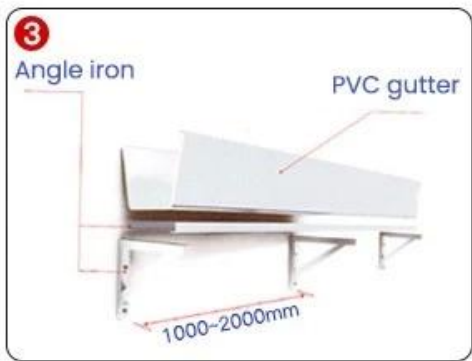

Trust comes from quality

INSTALLATION INSTRUCTIONS

1. The gutter should be installed on a solid surface, and the slope should be 1.5-1.8% towards the drain end. The gutter should be installed with a slope of 1.5-1.8% towards the drain end. The gutter should be installed with a slope of 1.5-1.8% towards the drain end.
2. The gutter should be installed with a slope of 1.5-1.8% towards the drain end. The gutter should be installed with a slope of 1.5-1.8% towards the drain end. The gutter should be installed with a slope of 1.5-1.8% towards the drain end.
3. The gutter should be installed with a slope of 1.5-1.8% towards the drain end. The gutter should be installed with a slope of 1.5-1.8% towards the drain end. The gutter should be installed with a slope of 1.5-1.8% towards the drain end.
4. The gutter should be installed with a slope of 1.5-1.8% towards the drain end. The gutter should be installed with a slope of 1.5-1.8% towards the drain end. The gutter should be installed with a slope of 1.5-1.8% towards the drain end.
5. The gutter should be installed with a slope of 1.5-1.8% towards the drain end. The gutter should be installed with a slope of 1.5-1.8% towards the drain end. The gutter should be installed with a slope of 1.5-1.8% towards the drain end.