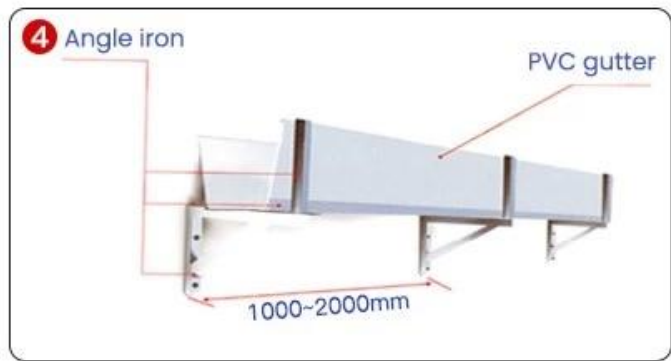

GLASS GLUE PORTABLE INSTALLATION

Quick installation in 2 minutes
Compared with traditional fixed rivets,
it saves time, effort and worry

Trust comes from quality

INSTALLATION INSTRUCTIONS

1. The gutter should be installed on a solid surface, and the slope should be 1.5-1.8% towards the drain end. The gutter should be installed with a slope of 1.5-1.8% towards the drain end. The gutter should be installed with a slope of 1.5-1.8% towards the drain end.
2. The gutter should be installed with a slope of 1.5-1.8% towards the drain end. The gutter should be installed with a slope of 1.5-1.8% towards the drain end. The gutter should be installed with a slope of 1.5-1.8% towards the drain end.
3. The gutter should be installed with a slope of 1.5-1.8% towards the drain end. The gutter should be installed with a slope of 1.5-1.8% towards the drain end. The gutter should be installed with a slope of 1.5-1.8% towards the drain end.
4. The gutter should be installed with a slope of 1.5-1.8% towards the drain end. The gutter should be installed with a slope of 1.5-1.8% towards the drain end. The gutter should be installed with a slope of 1.5-1.8% towards the drain end.
5. The gutter should be installed with a slope of 1.5-1.8% towards the drain end. The gutter should be installed with a slope of 1.5-1.8% towards the drain end. The gutter should be installed with a slope of 1.5-1.8% towards the drain end.