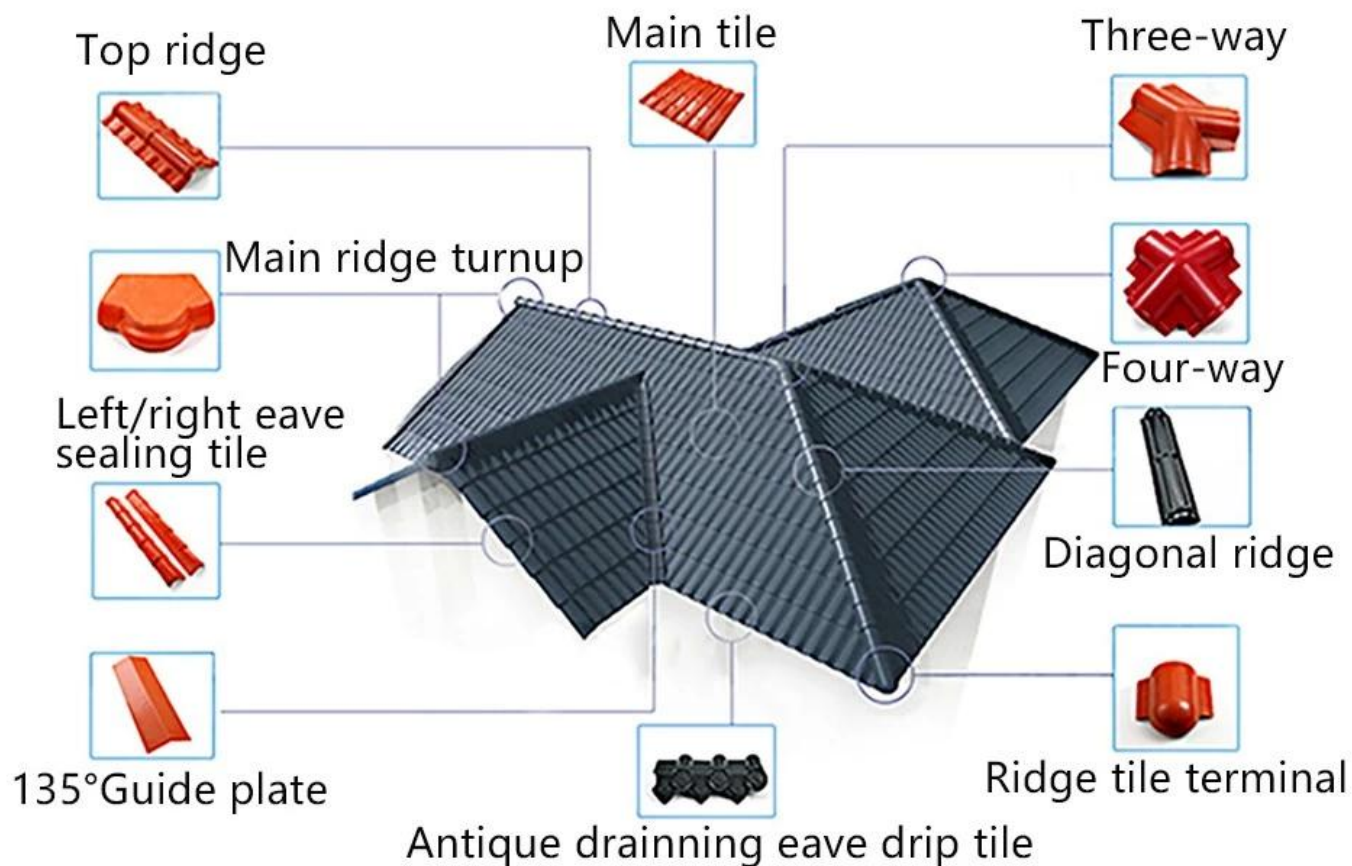

both sides

1. Measure the dimension of the **A** top ridge.
2. Measure the dimensions of **B**
3. Measure the dimensions of **C**

Measure all the dimensions (don't forget the eaves)

four sides

1. Measure the dimension of the **B** top ridge.
2. Measure the dimensions of ramp **A**
3. Measure the width of **C**
4. Measure the dimensions of the **D** diagonal ridge.
5. Measure the dimensions of ramp **E**
6. Measure the width of **F**

Measure all the dimensions (don't forget the eaves)

Roofing accessories

Installation considerations

- 1.The purlins can use square pipe (60x40x3mm)
- 2.The purlins can use C-shaped steel (100x50x20x3mm)
- 3.The purlins can use anti-corrosion wood square (60x40mm)
- 4.purlin spacing of 660mm