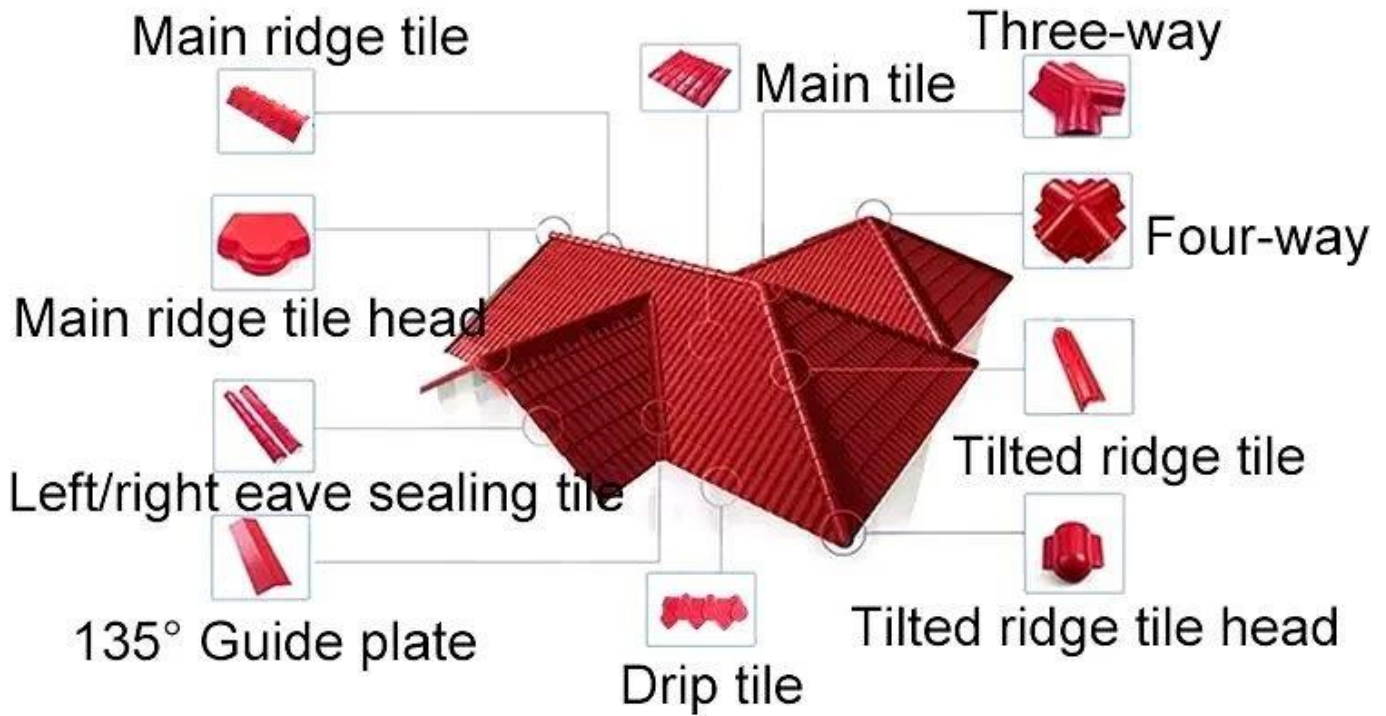

We focusing In
Asa Synthetic Resin Roof Tile

- 1** ASA Resin Surface Super Weather-Resistanca,
- 2** The Skeleton Layer
- 3** The Abrasion Resistance Layer, A Brigher space.

Claret

Orange

Blue

Dark Gray

Dark Green

Brick

Blue Gray

1. Lasting Color

ZXC ASA roof tile is coated with ASA on surface and PVC on bottom, it is stable when exposed to chemical agents such as industrial emissions, fog, salt, acids, alkali etc.

5. Excellent heat preservation and insulation performance

ZXC ASA roof tile is coated with ASA on surface and PVC on bottom, it is stable when exposed to chemical agents such as industrial emissions, fog, salt, acids, alkali etc.

2. Excellent Anti-load Performance

After testing, with a support distance of 660mm, loading 150kg, the roof tile will not crack and damage.

6. Fire Proof Grade B

Difficult to burn, the fire proof level can reach Grade B and meets the common safety requirements in most areas.