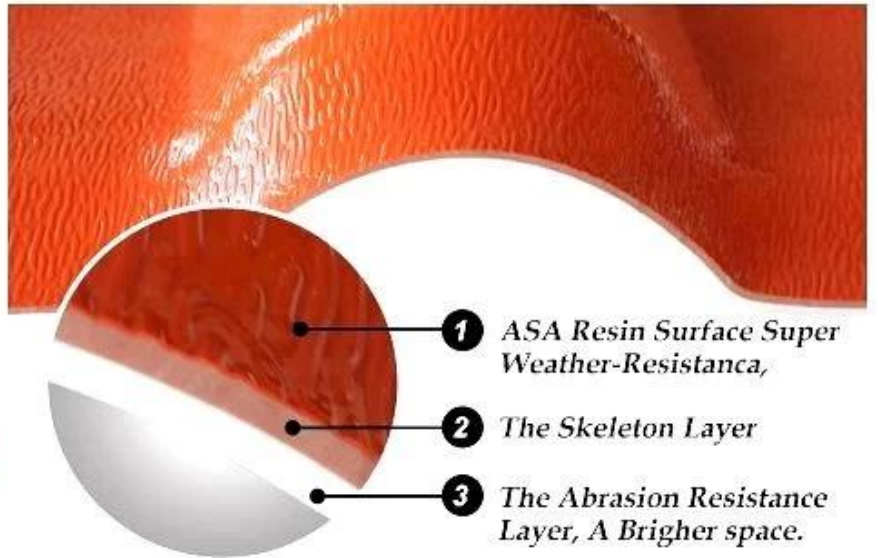

We focusing In
Asa Synthetic Resin Roof Tile

- 1** ASA Resin Surface Super Weather-Resistanca,
- 2** The Skeleton Layer
- 3** The Abrasion Resistance Layer, A Brigher space.

Claret

Orange

Blue

Dark Gray

Dark Green

Brick

Blue Gray

1. Lasting Color

ZXC ASA roof tile is coated with ASA on surface and PVC on bottom, it is stable when exposed to chemical agents such as industrial emissions, fog, salt, acids, alkali etc.

5. Excellent heat preservation and insulation performance

ZXC ASA roof tile is coated with ASA on surface and PVC on bottom, it is stable when exposed to chemical agents such as industrial emissions, fog, salt, acids, alkali etc.