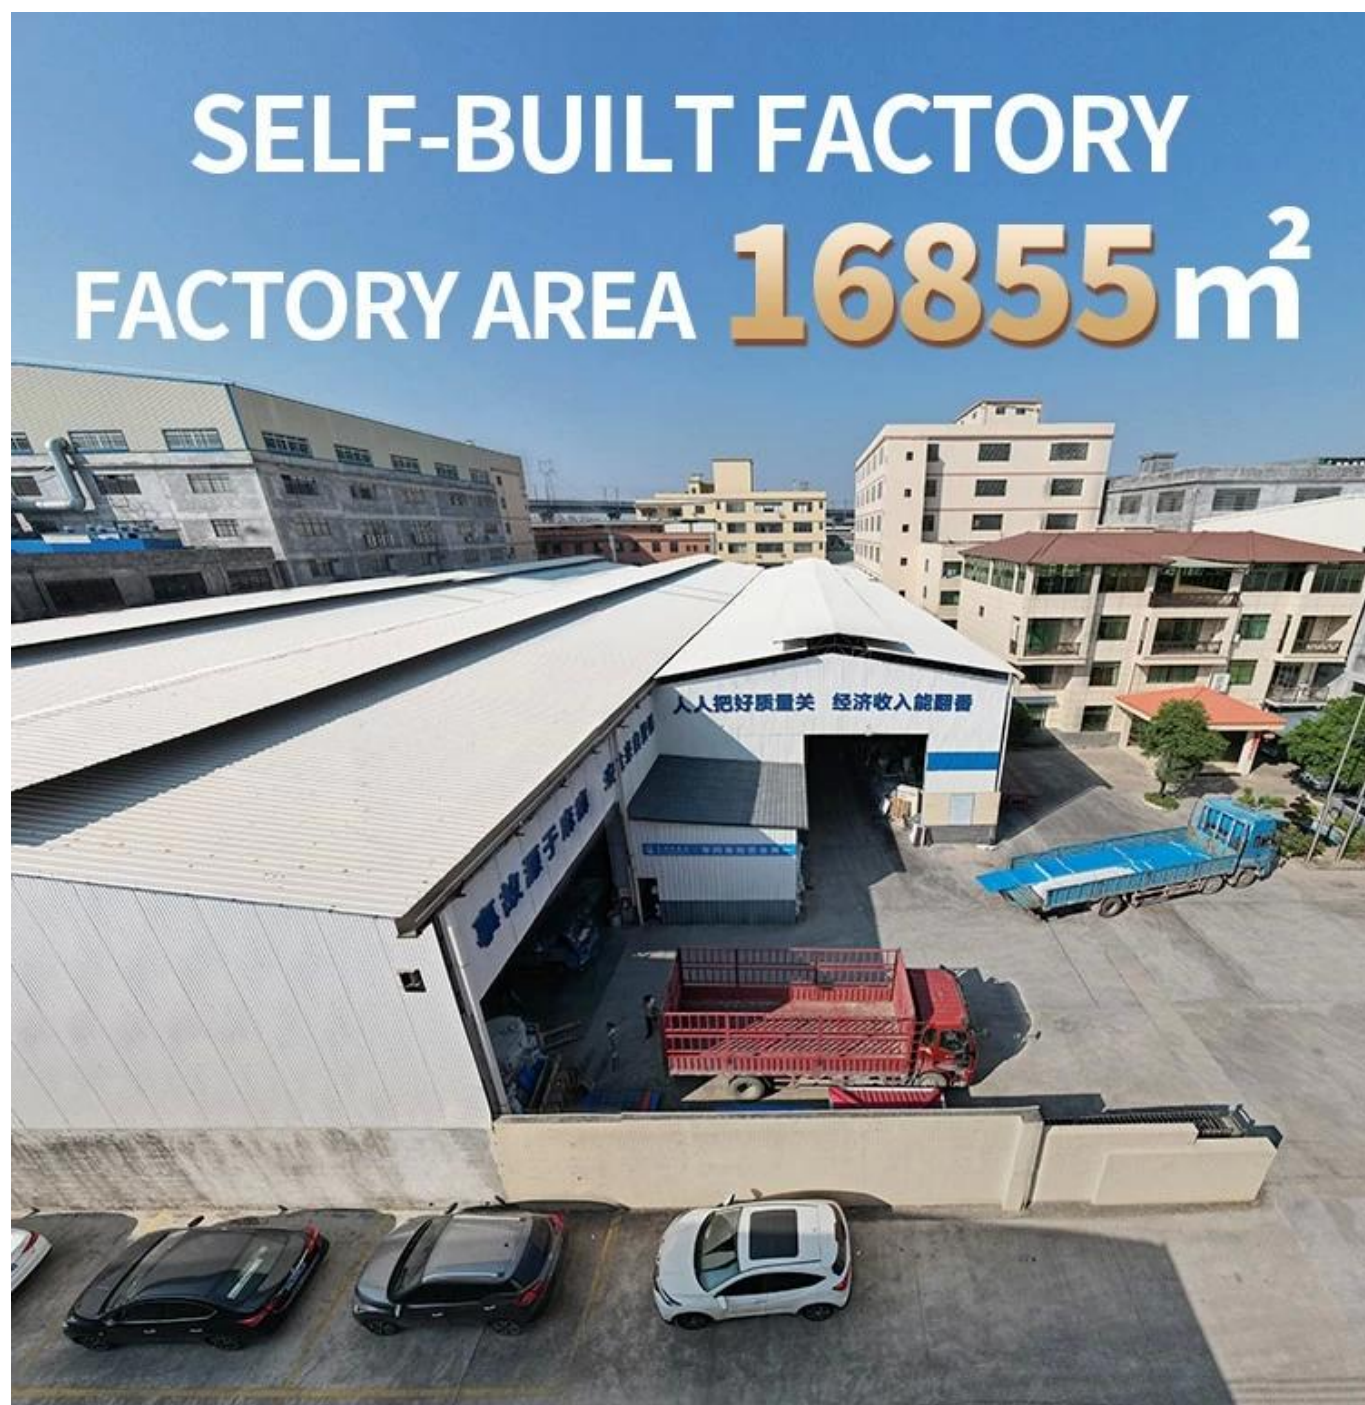

# 15 YEARS RESIN ROOF TILE MANUFACTURER

ANNUAL OUTPUT **5913000 m<sup>2</sup>**