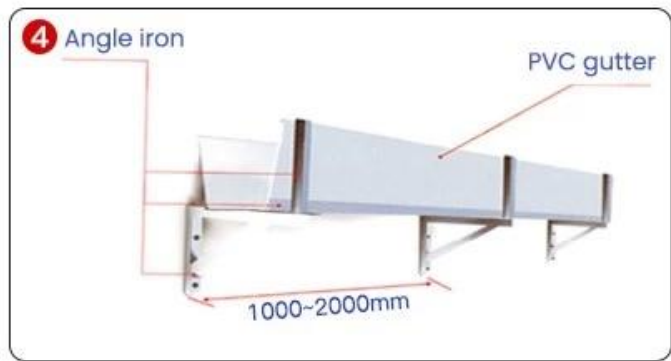

Trust comes from quality

INSTALLATION INSTRUCTIONS

1. גובה התקנת גutter המומלץ הוא 1.5-1.8 מטר. יש להקפיד על זווית הנטייה הנכונה של גutter. גutter המותקן בזווית הנכונה יאסוף את המים בצורה יעילה וימנעם מלרדת לאדמה. גutter המותקן בזווית לא נכונה יאסוף את המים בצורה לא יעילה ויגרום לרדת המים לאדמה.
2. גutter המותקן על גגות שטוחים או גגות עם זווית נטייה קטנה יצטרך להתקין אמצעים להנעת המים. גutter המותקן על גגות עם זווית נטייה גדולה יאסוף את המים בצורה יעילה וימנעם מלרדת לאדמה.
3. גutter המותקן על גגות עם זווית נטייה קטנה יצטרך להתקין אמצעים להנעת המים. גutter המותקן על גגות עם זווית נטייה גדולה יאסוף את המים בצורה יעילה וימנעם מלרדת לאדמה.
4. גutter המותקן על גגות עם זווית נטייה קטנה יצטרך להתקין אמצעים להנעת המים. גutter המותקן על גגות עם זווית נטייה גדולה יאסוף את המים בצורה יעילה וימנעם מלרדת לאדמה.
5. גutter המותקן על גגות עם זווית נטייה קטנה יצטרך להתקין אמצעים להנעת המים. גutter המותקן על גגות עם זווית נטייה גדולה יאסוף את המים בצורה יעילה וימנעם מלרדת לאדמה.