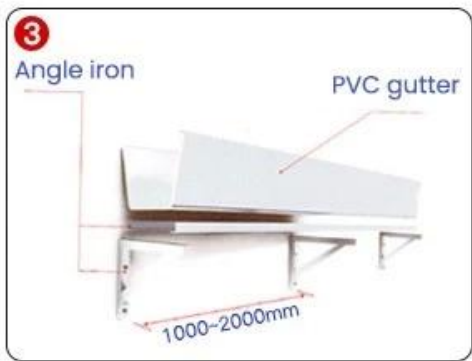

Trust comes from quality

INSTALLATION INSTRUCTIONS

1. גובה התקנת גutter המומלץ הוא 1.5-1.8 מטר. יש להקפיד על זווית הנטייה הנכונה של גutter. גutter המותקן בזווית הנכונה יאסוף את המים בצורה יעילה וימנעם מלרדת לאדמה. גutter המותקן בזווית לא נכונה יאסוף את המים בצורה לא יעילה ויגרום לרדת המים לאדמה.
2. גutter המותקן על גגות שטוחים או גגות עם זווית נטייה קטנה יצטרך להתקין אמצעים להנעת המים. גutter המותקן על גגות עם זווית נטייה גדולה יאסוף את המים בצורה יעילה וימנעם מלרדת לאדמה.
3. גutter המותקן על גגות עם זווית נטייה קטנה יצטרך להתקין אמצעים להנעת המים. גutter המותקן על גגות עם זווית נטייה גדולה יאסוף את המים בצורה יעילה וימנעם מלרדת לאדמה.
4. גutter המותקן על גגות עם זווית נטייה קטנה יצטרך להתקין אמצעים להנעת המים. גutter המותקן על גגות עם זווית נטייה גדולה יאסוף את המים בצורה יעילה וימנעם מלרדת לאדמה.
5. גutter המותקן על גגות עם זווית נטייה קטנה יצטרך להתקין אמצעים להנעת המים. גutter המותקן על גגות עם זווית נטייה גדולה יאסוף את המים בצורה יעילה וימנעם מלרדת לאדמה.