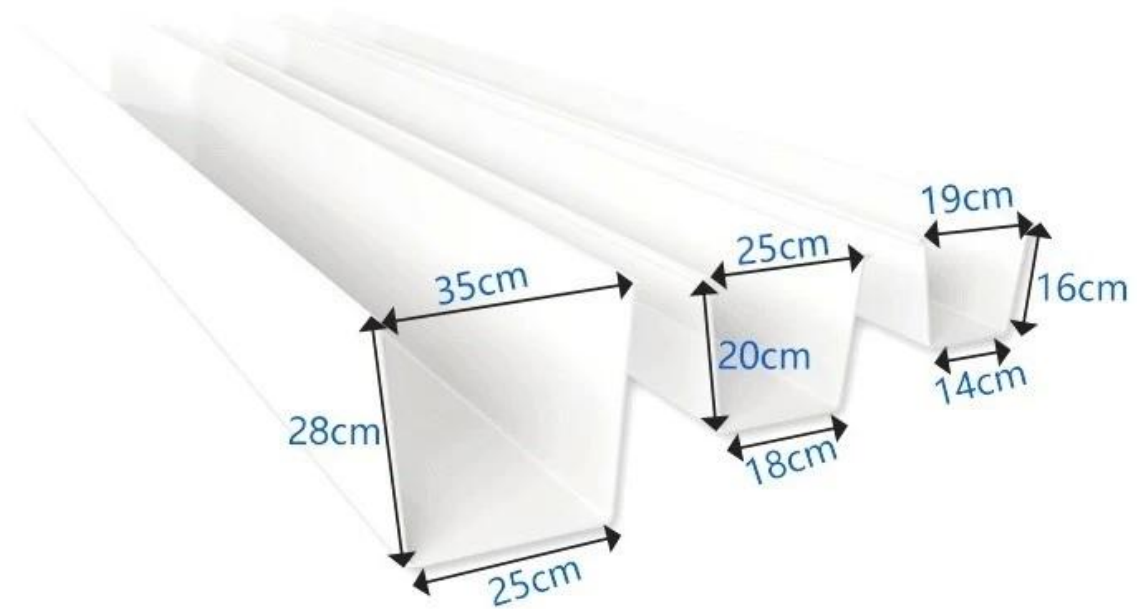

# Product Information

\*The dimensions shown in the diagram are for reference only. Actual dimensions may vary slightly due to manufacturing tolerances.

Model	Dimensions (cm)	Material
Model A	16cm x 14cm x 2.5cm	PVC
Model B	20cm x 18cm x 2.8cm	
Model C	25cm x 25cm x 3.8cm	
Model D	35cm x 25cm x 3.8cm	