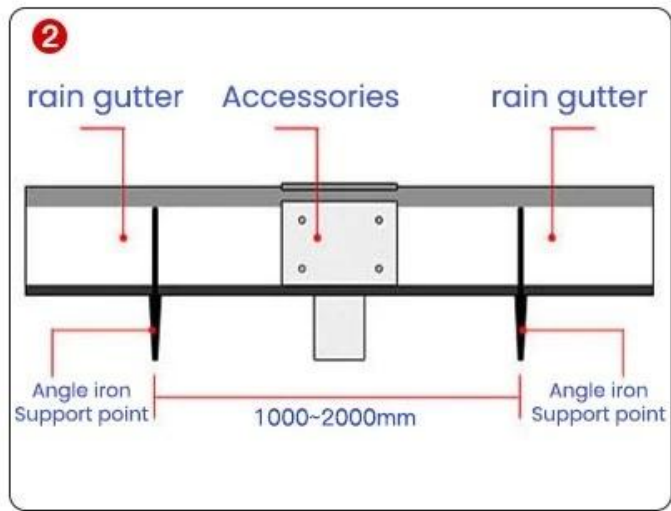

Trust comes from quality

INSTALLATION INSTRUCTIONS

1. גובה התקנת גutter המומלץ הוא 1.5-1.8 מטר. יש להקפיד על זווית הנטייה הנכונה של גutter. גutter המותקן בזווית הנכונה יאסוף את המים בצורה יעילה וימנעם מלרדת לאדמה. גutter המותקן בזווית לא נכונה יאסוף את המים בצורה לא יעילה ויגרום לרדת המים לאדמה.
2. גutter המותקן על גגות שטוחים או גגות עם זווית נטייה קטנה יצטרך להתקין אמצעים להנעת המים. גutter המותקן על גגות עם זווית נטייה גדולה יאסוף את המים בצורה יעילה וימנעם מלרדת לאדמה.
3. גutter המותקן על גגות עם זווית נטייה קטנה יצטרך להתקין אמצעים להנעת המים. גutter המותקן על גגות עם זווית נטייה גדולה יאסוף את המים בצורה יעילה וימנעם מלרדת לאדמה.
4. גutter המותקן על גגות עם זווית נטייה קטנה יצטרך להתקין אמצעים להנעת המים. גutter המותקן על גגות עם זווית נטייה גדולה יאסוף את המים בצורה יעילה וימנעם מלרדת לאדמה.
5. גutter המותקן על גגות עם זווית נטייה קטנה יצטרך להתקין אמצעים להנעת המים. גutter המותקן על גגות עם זווית נטייה גדולה יאסוף את המים בצורה יעילה וימנעם מלרדת לאדמה.