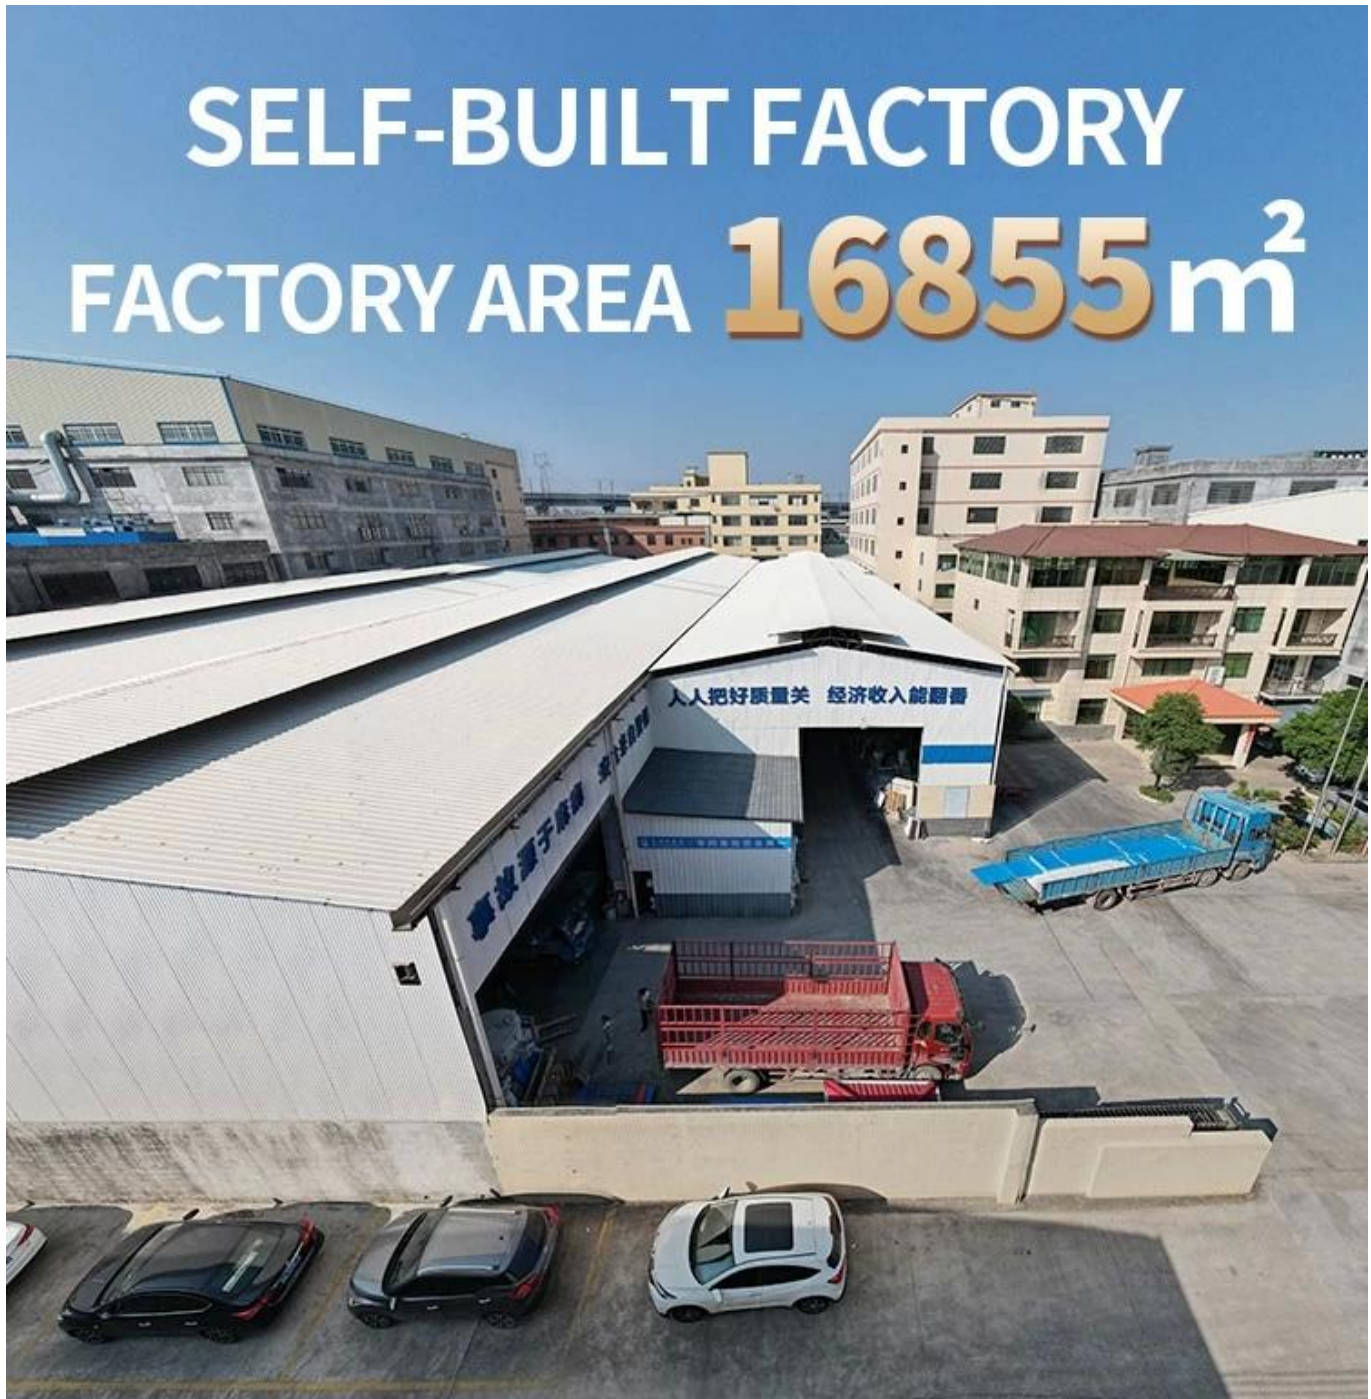

# 15 YEARS RESIN ROOF TILE MANUFACTURER

ANNUAL OUTPUT **5913000 m<sup>2</sup>**