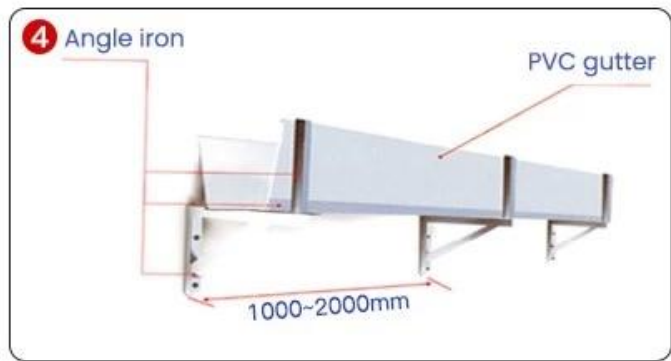

Trust comes from quality

INSTALLATION INSTRUCTIONS

1. גובה התקנת גutter צריך להיות כ-1.5-1.8 מטר. גובה התקנת גutter צריך להיות כ-1.5-1.8 מטר. גובה התקנת גutter צריך להיות כ-1.5-1.8 מטר. גובה התקנת גutter צריך להיות כ-1.5-1.8 מטר. גובה התקנת גutter צריך להיות כ-1.5-1.8 מטר.
2. גובה התקנת גutter צריך להיות כ-1.5-1.8 מטר. גובה התקנת גutter צריך להיות כ-1.5-1.8 מטר. גובה התקנת גutter צריך להיות כ-1.5-1.8 מטר. גובה התקנת גutter צריך להיות כ-1.5-1.8 מטר. גובה התקנת גutter צריך להיות כ-1.5-1.8 מטר.
3. גובה התקנת גutter צריך להיות כ-1.5-1.8 מטר. גובה התקנת גutter צריך להיות כ-1.5-1.8 מטר. גובה התקנת גutter צריך להיות כ-1.5-1.8 מטר. גובה התקנת גutter צריך להיות כ-1.5-1.8 מטר. גובה התקנת גutter צריך להיות כ-1.5-1.8 מטר.
4. גובה התקנת גutter צריך להיות כ-1.5-1.8 מטר. גובה התקנת גutter צריך להיות כ-1.5-1.8 מטר. גובה התקנת גutter צריך להיות כ-1.5-1.8 מטר. גובה התקנת גutter צריך להיות כ-1.5-1.8 מטר. גובה התקנת גutter צריך להיות כ-1.5-1.8 מטר.
5. גובה התקנת גutter צריך להיות כ-1.5-1.8 מטר. גובה התקנת גutter צריך להיות כ-1.5-1.8 מטר. גובה התקנת גutter צריך להיות כ-1.5-1.8 מטר. גובה התקנת גutter צריך להיות כ-1.5-1.8 מטר. גובה התקנת גutter צריך להיות כ-1.5-1.8 מטר.