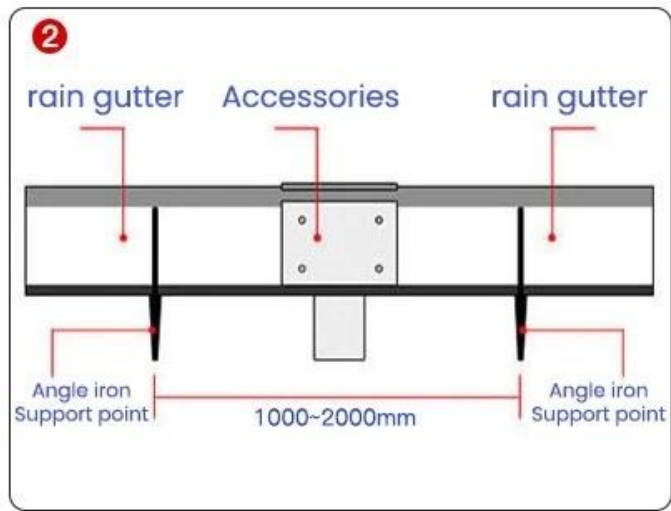

Trust comes from quality

INSTALLATION INSTRUCTIONS

1. גובה התקנת גutter צריך להיות כ-1.5-1.8 מטר. גובה התקנת גutter צריך להיות כ-1.5-1.8 מטר. גובה התקנת גutter צריך להיות כ-1.5-1.8 מטר. גובה התקנת גutter צריך להיות כ-1.5-1.8 מטר. גובה התקנת גutter צריך להיות כ-1.5-1.8 מטר.
2. גובה התקנת גutter צריך להיות כ-1.5-1.8 מטר. גובה התקנת גutter צריך להיות כ-1.5-1.8 מטר. גובה התקנת גutter צריך להיות כ-1.5-1.8 מטר. גובה התקנת גutter צריך להיות כ-1.5-1.8 מטר. גובה התקנת גutter צריך להיות כ-1.5-1.8 מטר.
3. גובה התקנת גutter צריך להיות כ-1.5-1.8 מטר. גובה התקנת גutter צריך להיות כ-1.5-1.8 מטר. גובה התקנת גutter צריך להיות כ-1.5-1.8 מטר. גובה התקנת גutter צריך להיות כ-1.5-1.8 מטר. גובה התקנת גutter צריך להיות כ-1.5-1.8 מטר.
4. גובה התקנת גutter צריך להיות כ-1.5-1.8 מטר. גובה התקנת גutter צריך להיות כ-1.5-1.8 מטר. גובה התקנת גutter צריך להיות כ-1.5-1.8 מטר. גובה התקנת גutter צריך להיות כ-1.5-1.8 מטר. גובה התקנת גutter צריך להיות כ-1.5-1.8 מטר.
5. גובה התקנת גutter צריך להיות כ-1.5-1.8 מטר. גובה התקנת גutter צריך להיות כ-1.5-1.8 מטר. גובה התקנת גutter צריך להיות כ-1.5-1.8 מטר. גובה התקנת גutter צריך להיות כ-1.5-1.8 מטר. גובה התקנת גutter צריך להיות כ-1.5-1.8 מטר.