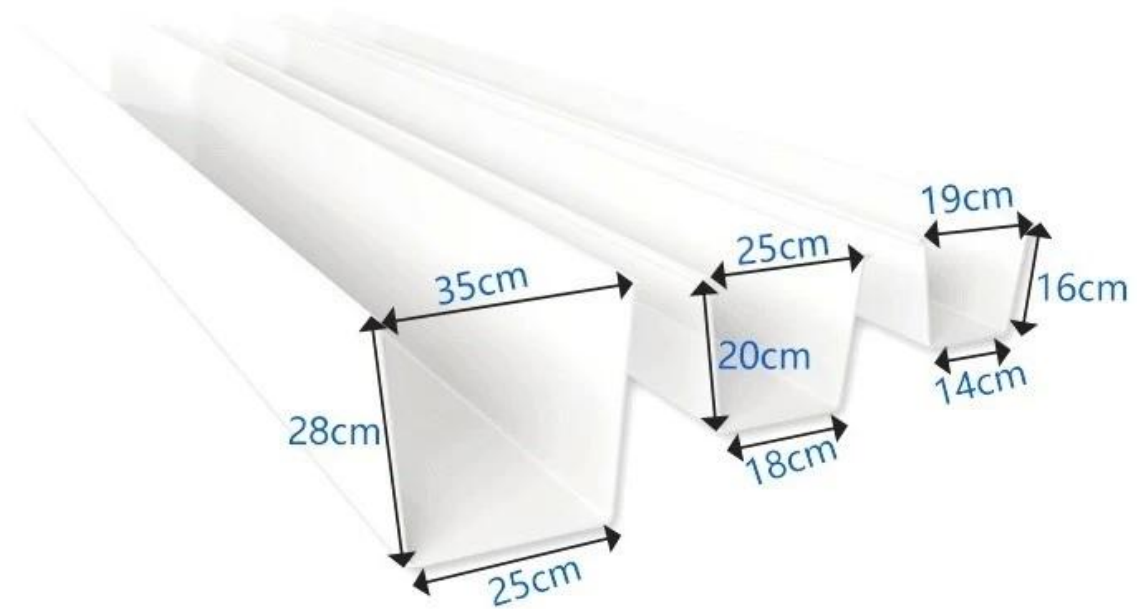

Trust comes from quality

Product Information

*The dimensions shown in the diagram are for reference only. Actual dimensions may vary slightly due to manufacturing tolerances.

Model Name	Dimensions (mm)	Material
Model A	16mm x 14mm x 2.5mm	PVC
Model B	19mm x 18mm x 2.8mm	
Model C	25mm x 25mm x 3.8mm	
Model D	35mm x 25mm x 3.8mm	

The gutter system is made of **pvc** material and is available in various colors.

Accessories