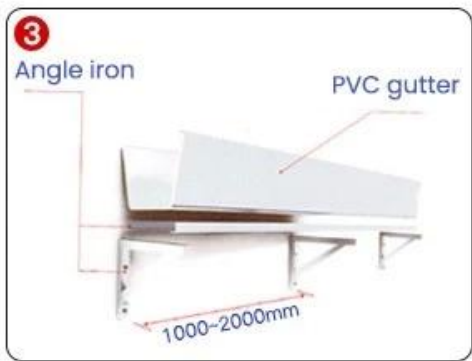

Trust comes from quality

INSTALLATION INSTRUCTIONS

1. גובה התקנת גutter צריך להיות כ-1.5-1.8 מטר. גובה התקנת גutter צריך להיות כ-1.5-1.8 מטר. גובה התקנת גutter צריך להיות כ-1.5-1.8 מטר. גובה התקנת גutter צריך להיות כ-1.5-1.8 מטר. גובה התקנת גutter צריך להיות כ-1.5-1.8 מטר.
2. גובה התקנת גutter צריך להיות כ-1.5-1.8 מטר. גובה התקנת גutter צריך להיות כ-1.5-1.8 מטר. גובה התקנת גutter צריך להיות כ-1.5-1.8 מטר. גובה התקנת גutter צריך להיות כ-1.5-1.8 מטר. גובה התקנת גutter צריך להיות כ-1.5-1.8 מטר.
3. גובה התקנת גutter צריך להיות כ-1.5-1.8 מטר. גובה התקנת גutter צריך להיות כ-1.5-1.8 מטר. גובה התקנת גutter צריך להיות כ-1.5-1.8 מטר. גובה התקנת גutter צריך להיות כ-1.5-1.8 מטר. גובה התקנת גutter צריך להיות כ-1.5-1.8 מטר.
4. גובה התקנת גutter צריך להיות כ-1.5-1.8 מטר. גובה התקנת גutter צריך להיות כ-1.5-1.8 מטר. גובה התקנת גutter צריך להיות כ-1.5-1.8 מטר. גובה התקנת גutter צריך להיות כ-1.5-1.8 מטר. גובה התקנת גutter צריך להיות כ-1.5-1.8 מטר.
5. גובה התקנת גutter צריך להיות כ-1.5-1.8 מטר. גובה התקנת גutter צריך להיות כ-1.5-1.8 מטר. גובה התקנת גutter צריך להיות כ-1.5-1.8 מטר. גובה התקנת גutter צריך להיות כ-1.5-1.8 מטר. גובה התקנת גutter צריך להיות כ-1.5-1.8 מטר.