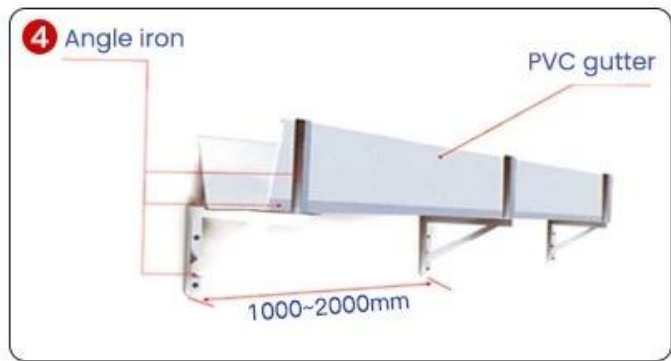

Trust comes from quality

INSTALLATION INSTRUCTIONS

1. The gutter should be installed on a solid surface, and the slope should be 1.5-1.8% towards the drain end. The gutter should be installed with a slope of 1.5-1.8% towards the drain end. The gutter should be installed with a slope of 1.5-1.8% towards the drain end.
2. The gutter should be installed with a slope of 1.5-1.8% towards the drain end. The gutter should be installed with a slope of 1.5-1.8% towards the drain end.
3. The gutter should be installed with a slope of 1.5-1.8% towards the drain end. The gutter should be installed with a slope of 1.5-1.8% towards the drain end.
4. The gutter should be installed with a slope of 1.5-1.8% towards the drain end. The gutter should be installed with a slope of 1.5-1.8% towards the drain end.
5. The gutter should be installed with a slope of 1.5-1.8% towards the drain end. The gutter should be installed with a slope of 1.5-1.8% towards the drain end.