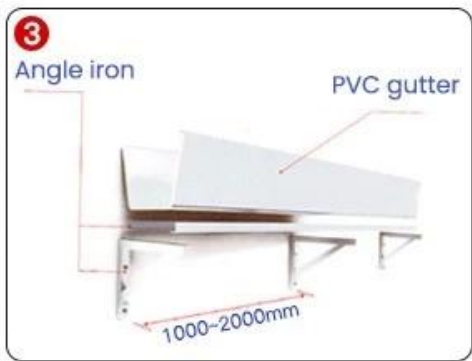

Trust comes from quality

INSTALLATION INSTRUCTIONS

1. The gutter should be installed on a solid surface, and the slope should be 1.5-1.8% towards the drain end. The gutter should be installed with a slope of 1.5-1.8% towards the drain end. The gutter should be installed with a slope of 1.5-1.8% towards the drain end.
2. The gutter should be installed with a slope of 1.5-1.8% towards the drain end. The gutter should be installed with a slope of 1.5-1.8% towards the drain end.
3. The gutter should be installed with a slope of 1.5-1.8% towards the drain end. The gutter should be installed with a slope of 1.5-1.8% towards the drain end.
4. The gutter should be installed with a slope of 1.5-1.8% towards the drain end. The gutter should be installed with a slope of 1.5-1.8% towards the drain end.
5. The gutter should be installed with a slope of 1.5-1.8% towards the drain end. The gutter should be installed with a slope of 1.5-1.8% towards the drain end.