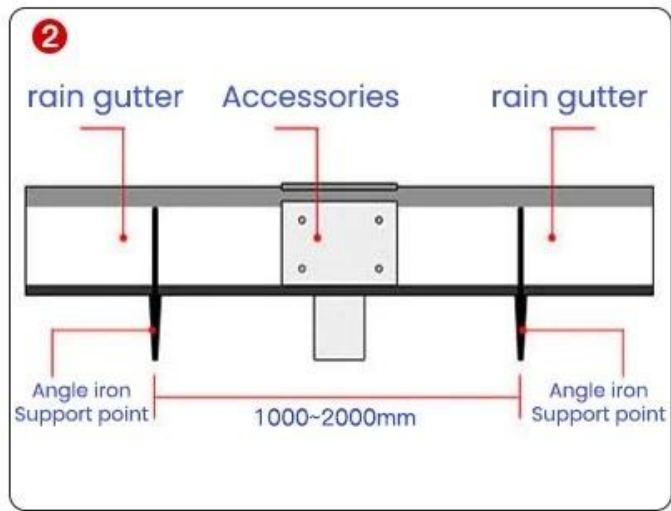

Trust comes from quality

INSTALLATION INSTRUCTIONS

1. The gutter should be installed on a solid surface, and the slope should be 1.5-1.8% towards the drain end. The gutter should be installed with a slope of 1.5-1.8% towards the drain end. The gutter should be installed with a slope of 1.5-1.8% towards the drain end.
2. The gutter should be installed with a slope of 1.5-1.8% towards the drain end. The gutter should be installed with a slope of 1.5-1.8% towards the drain end.
3. The gutter should be installed with a slope of 1.5-1.8% towards the drain end. The gutter should be installed with a slope of 1.5-1.8% towards the drain end.
4. The gutter should be installed with a slope of 1.5-1.8% towards the drain end. The gutter should be installed with a slope of 1.5-1.8% towards the drain end.
5. The gutter should be installed with a slope of 1.5-1.8% towards the drain end. The gutter should be installed with a slope of 1.5-1.8% towards the drain end.