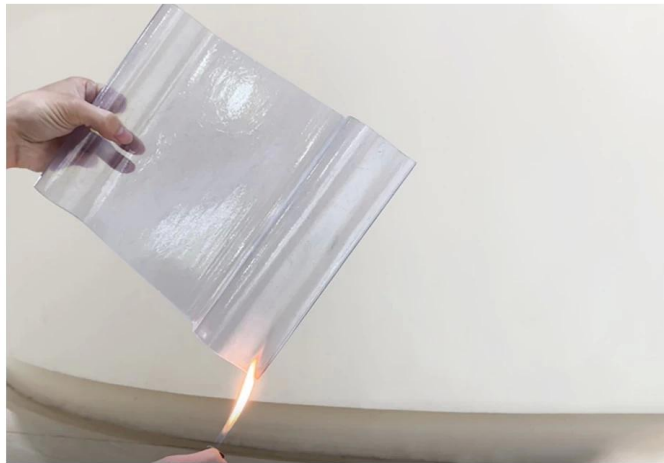

Flame retardant B1, B2 grades can be customized

Standard GB/T8626-2007 ≤ 150