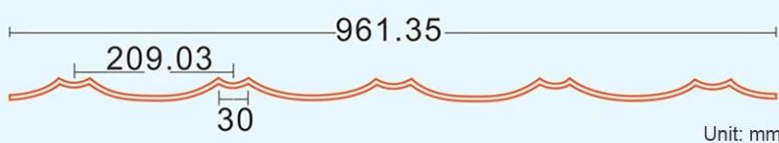

FRP 761type

Customized