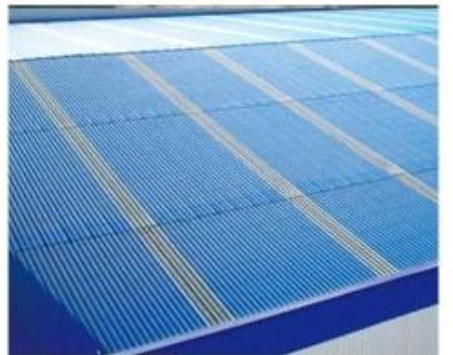

Our Factory

Zhongxingcheng New Material Co., Ltd 专业生产 改性聚碳酸酯 PC , 透明 聚碳酸酯 PC , 透明 聚碳酸酯 板 , 透明 聚碳酸酯 棒 挤出 型材 ASA, 阻燃 聚碳酸酯 板 挤出 型材 APVC, 阻燃 聚碳酸酯 PVC 板 , 阻燃 聚碳酸酯 棒 挤出 型材 PVC, 透明