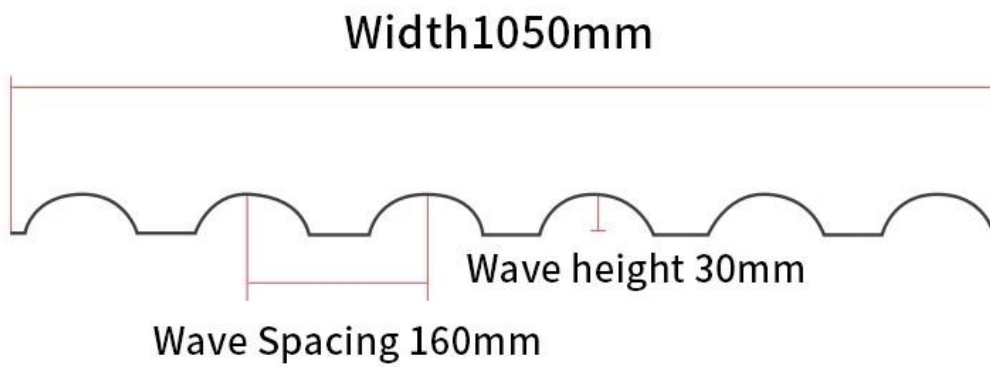

Brick red

Purplished red