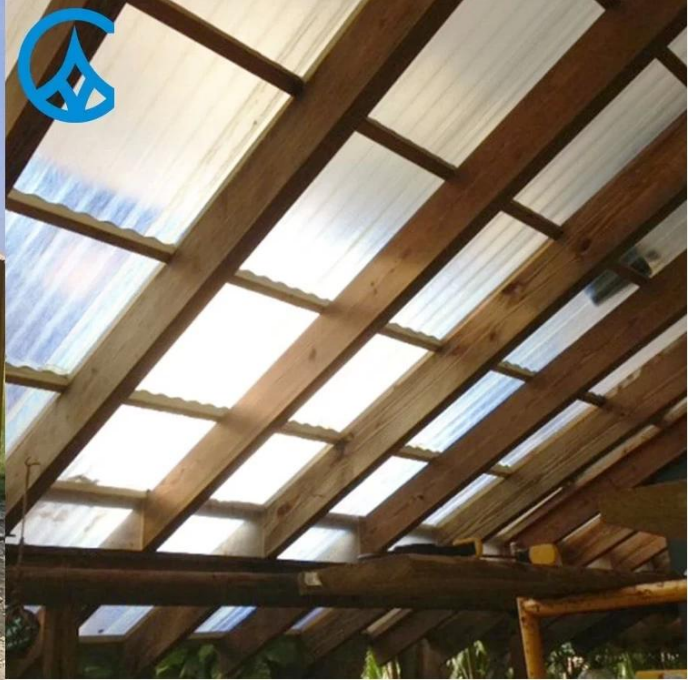

Product show