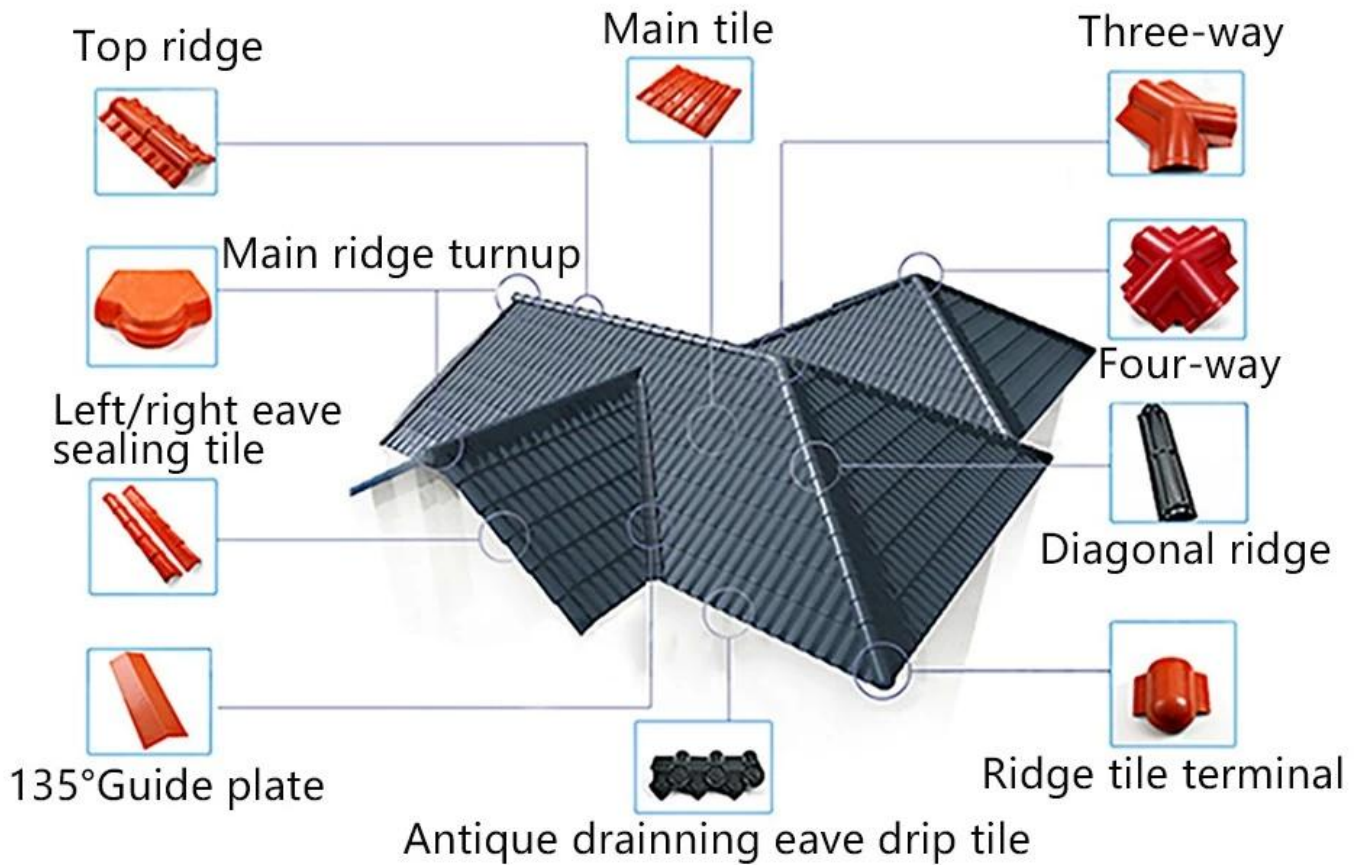

ללמוד 'יותר' [ASA](#) נקישה מפעל אריחי שרף סינטטי

Dimensional measurement method

both sides

1. Measure the dimension of the **A** top ridge.
2. Measure the dimensions of **B**
3. Measure the dimensions of **C**

Measure all the dimensions (don't forget the eaves)

four sides

1. Measure the dimension of the **B** top ridge.
2. Measure the dimensions of ramp **A**
3. Measure the width of **C**
4. Measure the dimensions of the **D** diagonal ridge.
5. Measure the dimensions of ramp **E**
6. Measure the width of **F**

Measure all the dimensions (don't forget the eaves)

Roofing accessories

Installation considerations

1. The purlins can use square pipe (60x40x3mm)
2. The purlins can use C-shaped steel (100x50x20x3mm)
3. The purlins can use anti-corrosion wood square (60x40mm)
4. purlin spacing of 660mm

Name: synthetic resin

Model:1050mm

Material: synthetic resin

Origin: Foshan, Guangdong

Thickness: 2.5-3.0mm

Applicable scenarios: villa roofs, tourist attractions, rural transformation

Synthetic resin roofing tile color card selection