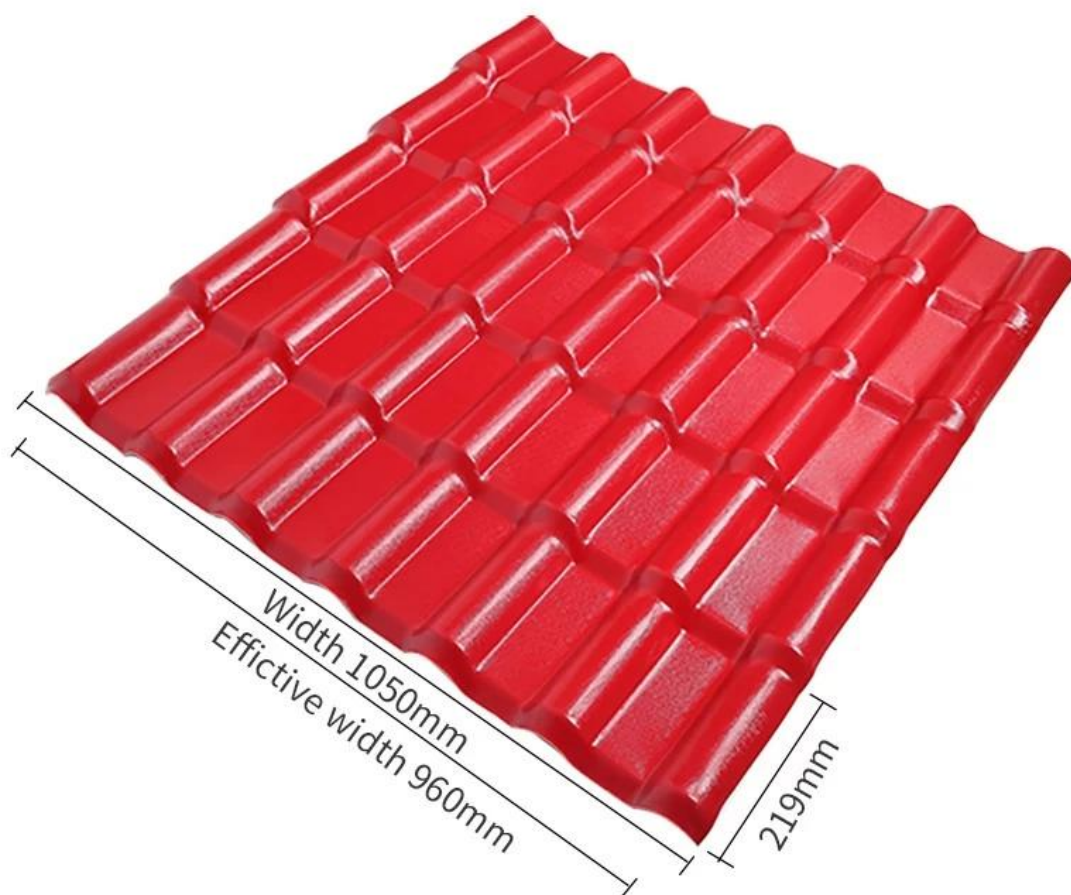

ללמוד 'יותר' [ASA](#) נקישה מפעל אריחי שרף סינטטי

Dimensional measurement method

both sides

1. Measure the dimension of the **A** top ridge.
2. Measure the dimensions of **B**
3. Measure the dimensions of **C**

Measure all the dimensions (don't forget the eaves)

four sides

1. Measure the dimension of the **B** top ridge.
2. Measure the dimensions of ramp **A**
3. Measure the width of **C**
4. Measure the dimensions of the **D** diagonal ridge.
5. Measure the dimensions of ramp **E**
6. Measure the width of **F**

Measure all the dimensions (don't forget the eaves)

Roofing accessories

Installation considerations

1. The purlins can use square pipe (60x40x3mm)
2. The purlins can use C-shaped steel (100x50x20x3mm)
3. The purlins can use anti-corrosion wood square (60x40mm)
4. purlin spacing of 660mm

Name: synthetic resin

Model:1050mm

Material: synthetic resin

Origin: Foshan, Guangdong

Thickness: 2.5-3.0mm

Applicable scenarios: villa roofs, tourist attractions, rural transformation

Synthetic resin roofing tile color card selection