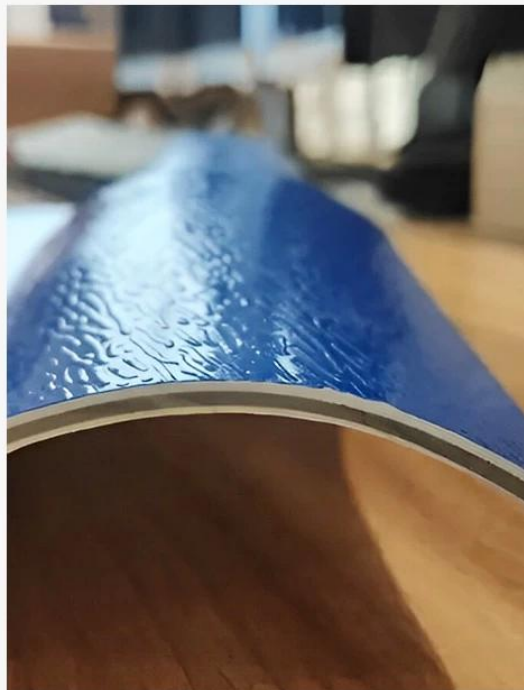

# Product comparison

We're not afraid of contrast. Quality is the last word.

Zhongxingsheng

General manufacturers

Long-lasting color, durable

Inferior resin tiles are easy to fade

Only three layers of brand new material are produced.