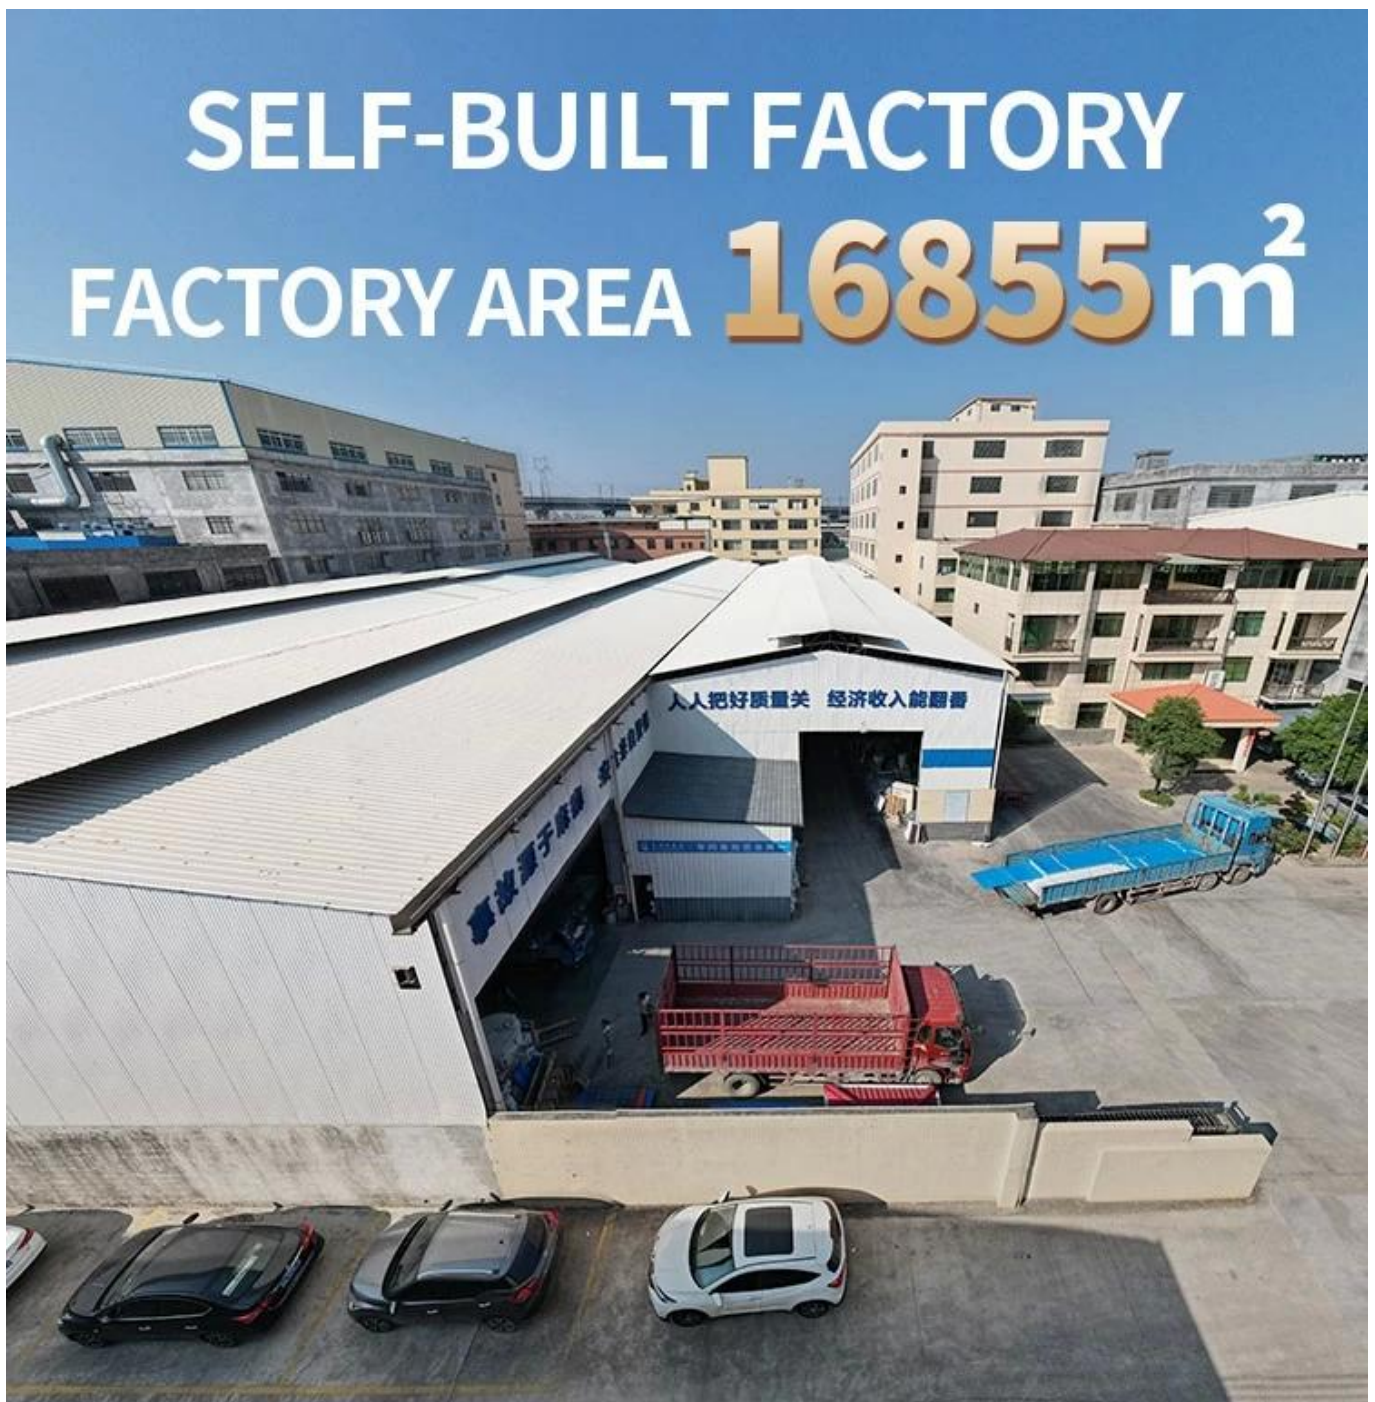

## Product show

Foshan ZXC ASA Synthetic Resin Roofing Tile is a new type of roofing material produced by advanced coextrusion technology and special molding process using ultra-high weathering engineering resin ASA.

# 15 YEARS RESIN ROOF TILE MANUFACTURER

ANNUAL OUTPUT **5913000 m<sup>2</sup>**

<b>Product Name</b>	Synthetic Resin Roof Tile
<b>Brand</b>	ZXC
<b>Place of Origin</b>	Foshan city, Guangdong province, China(Mainland)
<b>Material</b>	Acrylonitrile Styrene acrylate copolymer, Polyvinyl chloride, Calcium powder, other chemical materials
<b>Guarantee</b>	25 years
<b>Certification</b>	ISO9001 / SGS / CE
<b>Delivery Time</b>	1x20GP for 6 days, 1x40GP for 7 days
<b>Section Length</b>	219mm
<b>Overall Width</b>	1050mm
<b>Effective Width</b>	960mm
<b>Thickness</b>	2.3mm / 2.5mm / 2.8mm / 3.0mm
<b>Length</b>	Must be a multiple of section
<b>Wave Spacing</b>	160mm
<b>Wave Height</b>	30mm

# Our Factory

Zhongxingcheng New Material Co., Ltd. is located in Foshan City, Nanhai District China is a manufacturer specializing in the production of ASA synthetic resin tile, APVC anti-corrosion composite tile, PVC anti-corrosion tile, PVC sink, PVC plate, Transparent FRP Roof Sheet, PVC, PC transparent tile.