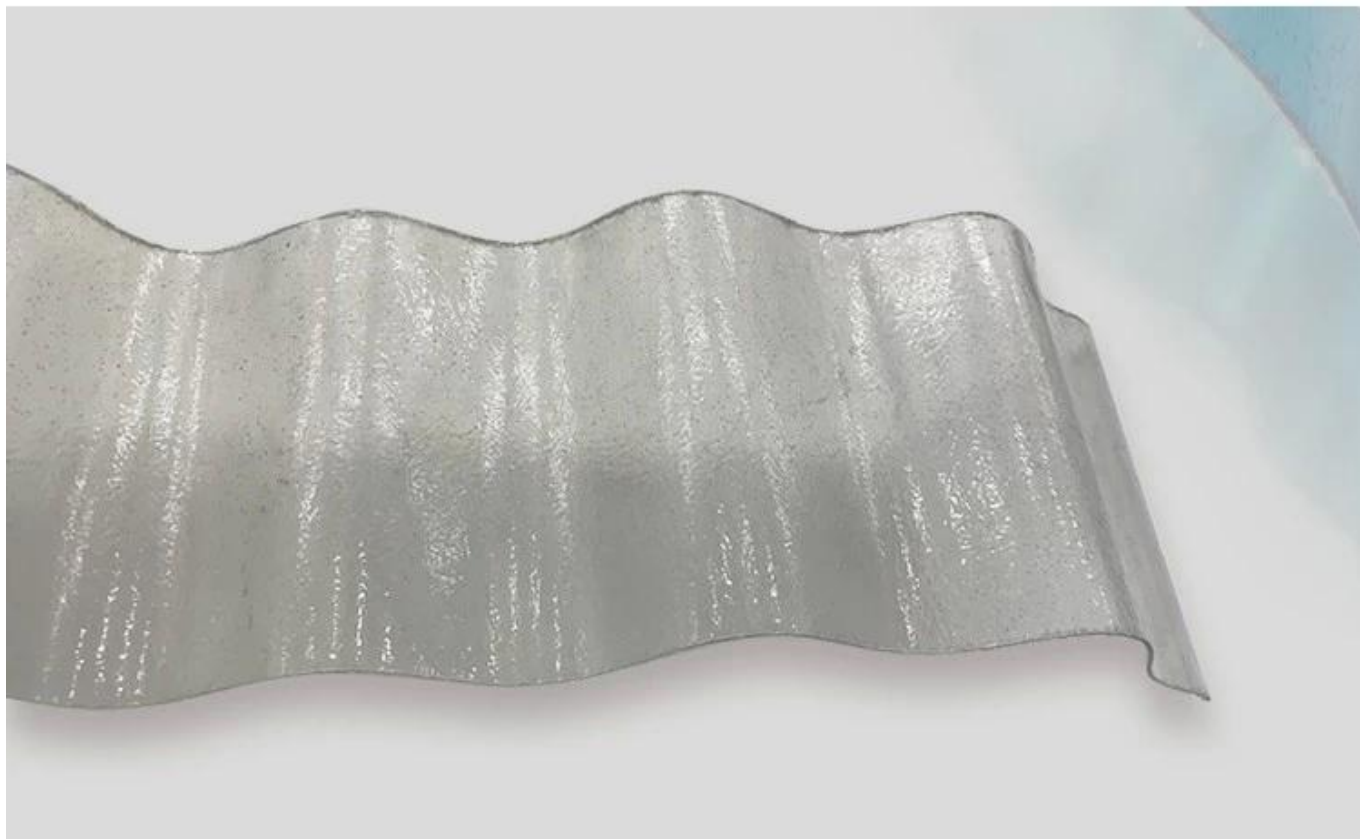

CUSTOMER CASE SHOW

Has more than ten years of production experience

thickness:	1.0mm-2.8mm
width:	1130/ 930/ 900/ 840mm
length:	customizable
waveform:	big hang, small wave
place of origin:	foshan
Be applicable:	Factory buildings, warehouses, marketsresidences, market roads, awnings, canopies, building roofingworks, ceramic factories, etc.