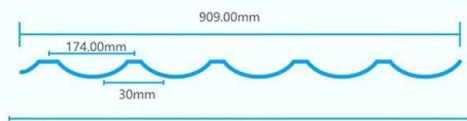

More Types

Hot

930mm(effective width:840mm)

Hot

930mm(effective width:814mm)

Hot

FRP 900

FRP 961型

FRP 909

FRP 706

FRP 760