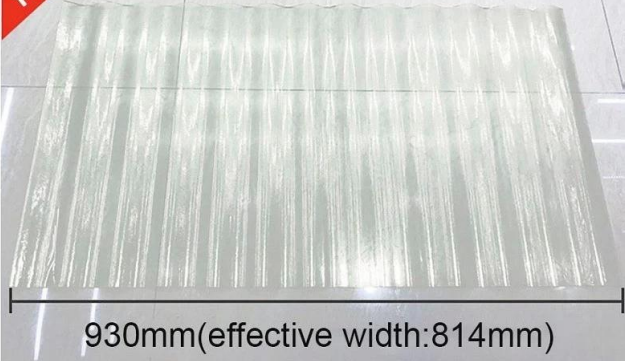

Product show

ZXC ([FRP Corrugated Sheet Supplier China](#)) We Supply FRP tiles have good light transmission and are usually suitable for tourist resort villa applications, covering farms, and so on.

Produce name	frp Roof Sheet
Model	frp-01
surface material	Fiberglass
Length	customized
20HQ/40HQ	4500 square metters/6000 Square metters
Warrantly	10 years
layer	1 layers
delievery time (one container)	5working days
Certification	IS09001 SGS
Application	Villas,Townhouse,Carports and so on
main market	Middle East South Africa South America Southeast Asia
characteristic	wind resistance heat resistance Waterproof
payment terms	T/T Or L/C

More Types

Hot

930mm(effective width:840mm)

Hot

930mm(effective width:814mm)

Hot

FRP 900

FRP 961型