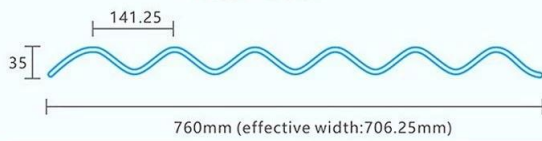

More Types

Hot

930mm(effective width:840mm)

Hot

930mm(effective width:814mm)

Hot

FRP 900

FRP 961型

FRP 909

FRP 706

FRP 760