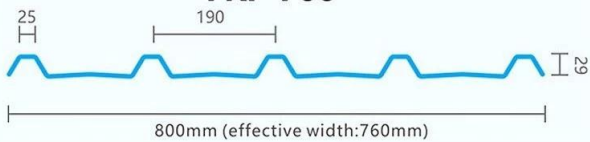

More Types

Hot

930mm(effective width:840mm)

Hot

930mm(effective width:814mm)

Hot

FRP 900

FRP 961型

FRP 909

FRP 706

FRP 760