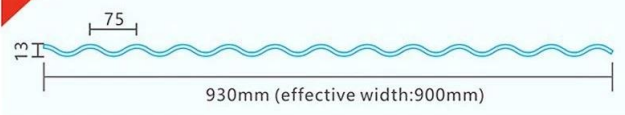

Product show

ZXC ([FRP Corrugated Sheet Supplier China](#)) We Supply FRP tiles have good light transmission and are usually suitable for tourist resort villa applications, covering farms, and so on.

Produce name	frp Roof Sheet
Model	frp-01
surface material	Fiberglass
Length	customized
20HQ/40HQ	4500 square metters/6000 Square metters
Warrantly	10 years
layer	1 layers
delievery time (one container)	5working days
Certification	IS09001 SGS
Application	Villas,Townhouse,Carports and so on
main market	Middle East South Africa South America Southeast Asia
characteristic	wind resistance heat resistance Waterproof
payment terms	T/T Or L/C

More Types

Hot

930mm(effective width:840mm)

Hot

930mm(effective width:814mm)

Hot

FRP 900

FRP 961型