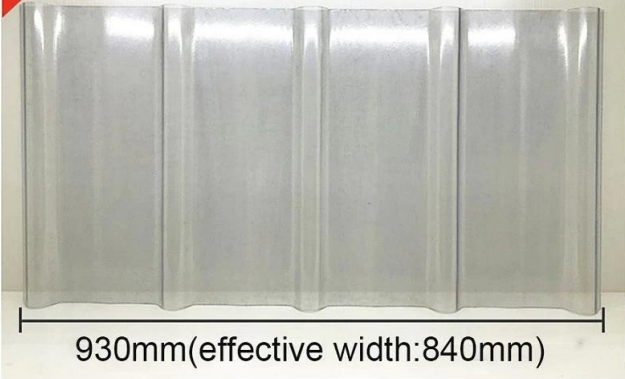

Product show

ZXC ([FRP Corrugated Sheet Supplier China](#)) We Supply FRP tiles have good light transmission and are usually suitable for tourist resort villa applications, covering farms, and so on.

Produce name	frp Roof Sheet
Model	frp-01
surface material	Fiberglass
Length	customized
20HQ/40HQ	4500 square metters/6000 Square metters
Warrantly	10 years
layer	1 layers
delievery time (one container)	5working days
Certification	IS09001 SGS
Application	Villas,Townhouse,Carports and so on
main market	Middle East South Africa South America Southeast Asia
characteristic	wind resistance heat resistance Waterproof
payment terms	T/T Or L/C

More Types

Hot

930mm(effective width:840mm)

Hot

930mm(effective width:814mm)

Hot

FRP 900

FRP 961型