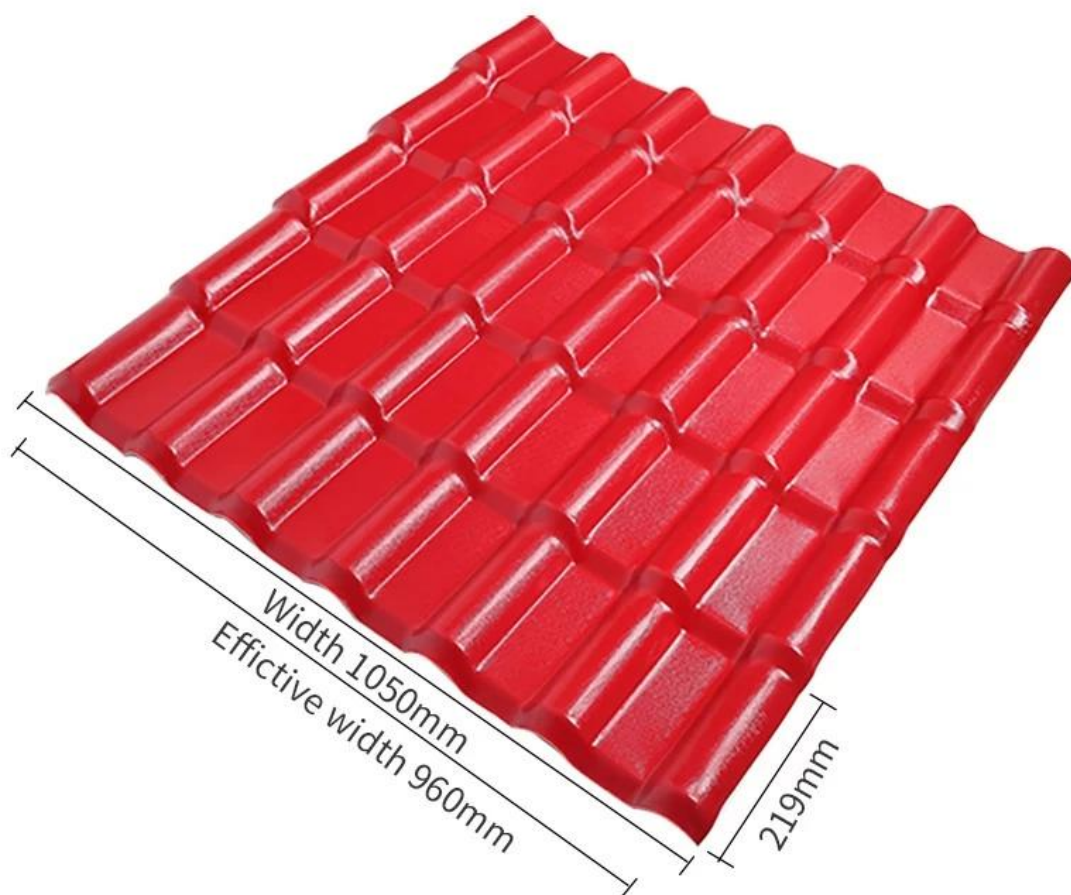

Product show

Our ZXC [Synthetic Resin Roofing Sheet](#) has Super toughness, 30-year warranty. It uses better resin as raw material to ensure better toughness and longer service life. The surface is as bright as a mirror. Containing no asbestos and radioactive elements, recyclable and fully meeting green environmental protection requirements. High-grade plants, steel factories, warehouses, farm market, market access, sheds and other high-end roofing materials.

ASA SYNTHETIC RESIN ROOFING TILES

Scenic areas and the pastoral farmhouse
use the most roofing tiles.

Product Name	Synthetic Resin Roof Tile
Brand	ZXC
Place of Origin	Foshan city, Guangdong province, China(Mainland)
Material	Acrylonitrile Styrene acrylate copolymer, Polyvinyl chloride, Calcium powder, other chemical materials
Guarantee	25 years
Certification	ISO9001 / SGS / CE
Delivery Time	1x20GP for 6 days, 1x40GP for 7 days
Section Length	219mm
Overall Width	1050mm
Effective Width	960mm
Thickness	2.3mm / 2.5mm / 2.8mm / 3.0mm
Length	Must be a multiple of section
Wave Spacing	160mm
Wave Height	30mm

Click [ASA PVC roof sheet wholesales](#) to learn more

Name: synthetic resin

Model:1050mm

Material: synthetic resin

Origin: Foshan, Guangdong

Thickness: 2.5-3.0mm

Applicable scenarios: villa roofs, tourist attractions, rural transformation