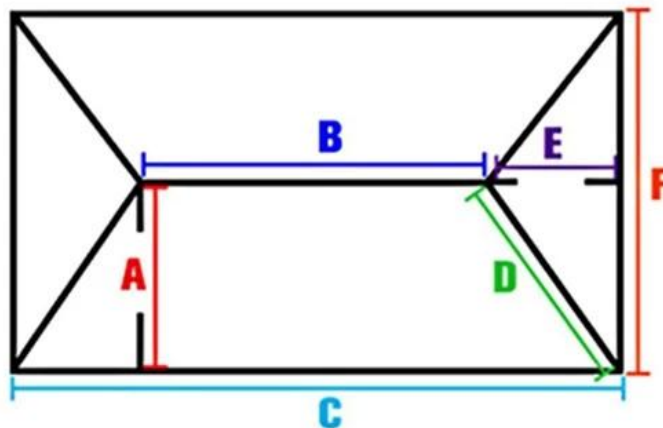

Synthetic resin roofing tile color card selection

customized any color

Brick red

Purplished red

Dark green

Gray

Blue

Dimensional measurement method

both sides

1. Measure the dimension of the **A** top ridge.
2. Measure the dimensions of **B**
3. Measure the dimensions of **C**

Measure all the dimensions (don't forget the eaves)

four sides

1. Measure the dimension of the **B** top ridge.
2. Measure the dimensions of ramp **A**
3. Measure the width of **C**
4. Measure the dimensions of the **D** diagonal ridge.
5. Measure the dimensions of ramp **E**
6. Measure the width of **F**