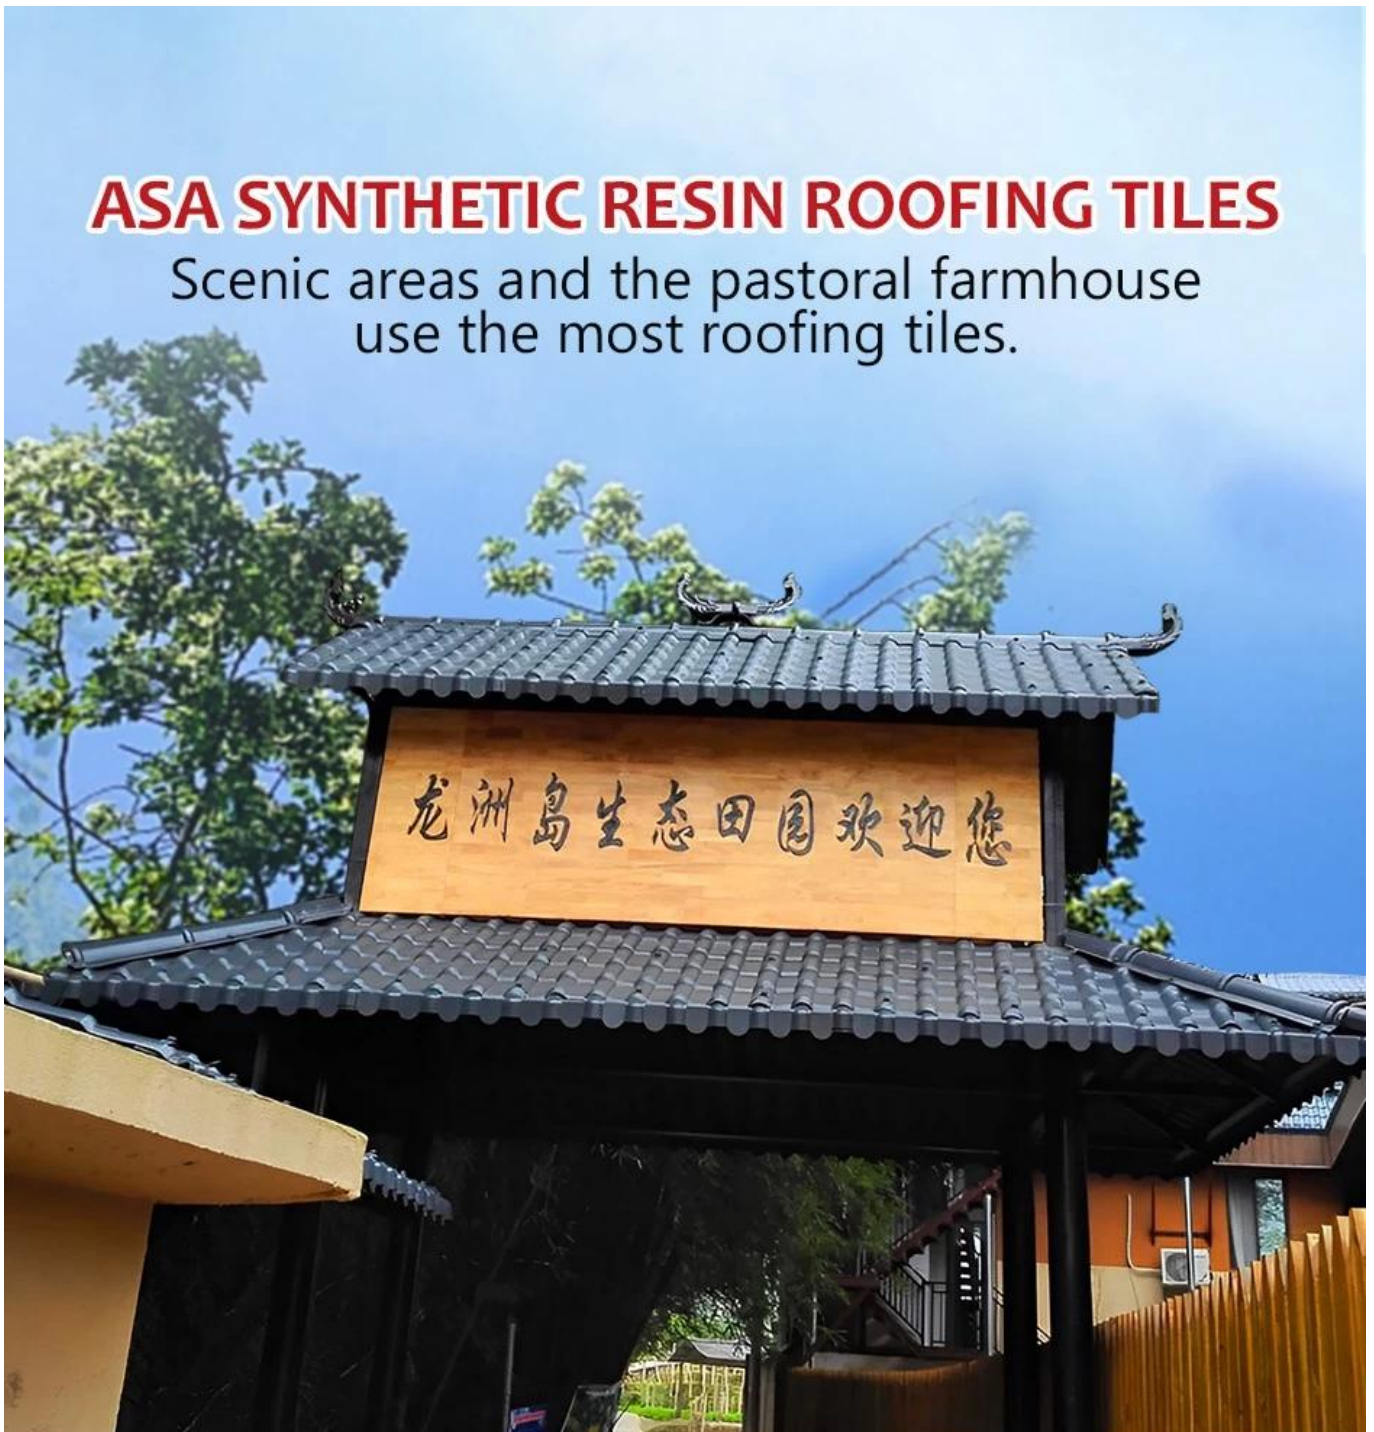

Product show

Our ZXC [Synthetic Resin Roofing Sheet](#) has Super toughness, 30-year warranty. It uses better resin as raw material to ensure better toughness and longer service life. The surface is as bright as a mirror. Containing no asbestos and radioactive elements, recyclable and fully meeting green environmental protection requirements. High-grade plants, steel factories, warehouses, farm market, market access, sheds and other high-end roofing materials.

ASA SYNTHETIC RESIN ROOFING TILES

Scenic areas and the pastoral farmhouse
use the most roofing tiles.

Product Name	Synthetic Resin Roof Tile
Brand	ZXC
Place of Origin	Foshan city, Guangdong province, China(Mainland)
Material	Acrylonitrile Styrene acrylate copolymer, Polyvinyl chloride, Calcium powder, other chemical materials
Guarantee	25 years
Certification	ISO9001 / SGS / CE
Delivery Time	1x20GP for 6 days, 1x40GP for 7 days
Section Length	219mm
Overall Width	1050mm
Effective Width	960mm
Thickness	2.3mm / 2.5mm / 2.8mm / 3.0mm
Length	Must be a multiple of section
Wave Spacing	160mm
Wave Height	30mm