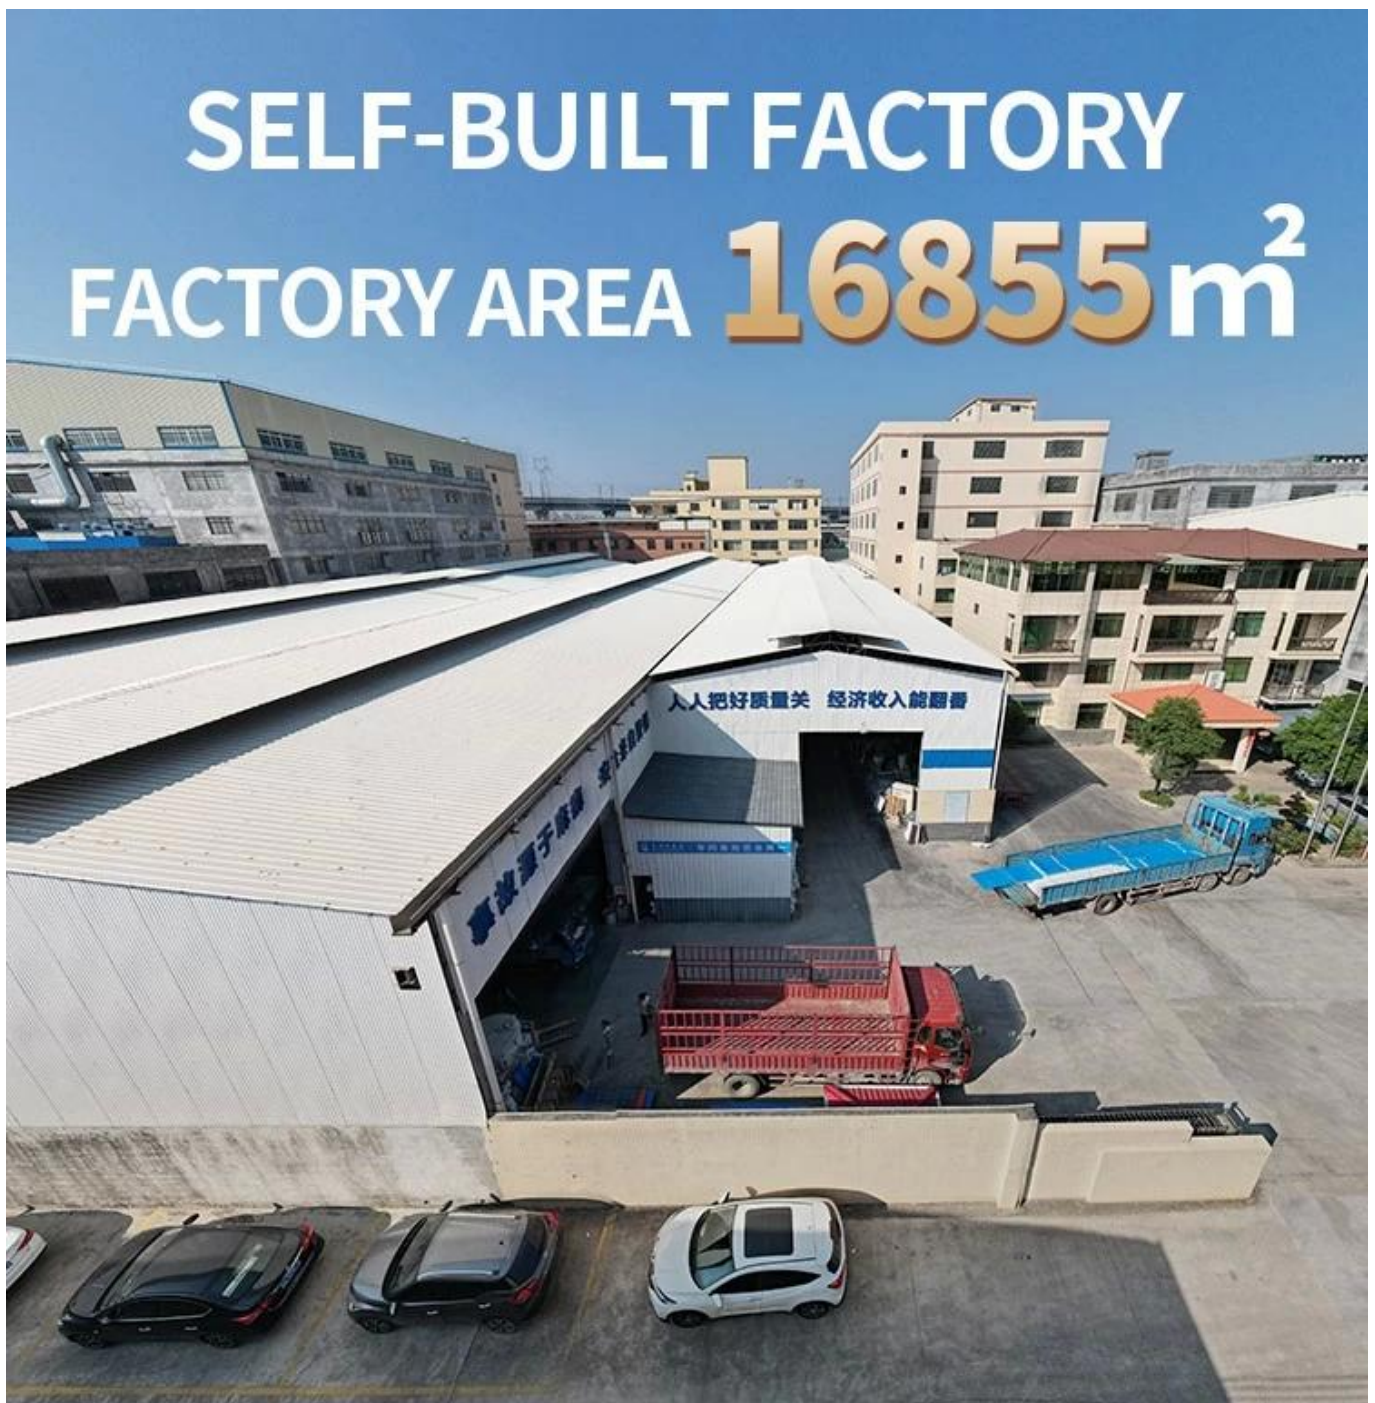

## Product show

Foshan ZXC ASA Synthetic Resin Roofing Tile is a new type of roofing material produced by advanced coextrusion technology and special molding process using ultra-high weathering engineering resin ASA.

# 15 YEARS RESIN ROOF TILE MANUFACTURER

ANNUAL OUTPUT **5913000 m<sup>2</sup>**

<b>Product Name</b>	<a href="#">China warehouse roofing wholesales</a>
<b>Brand</b>	ZXC
<b>Place of Origin</b>	Foshan city, Guangdong province, China(Mainland)
<b>Material</b>	Acrylonitrile Styrene acrylate copolymer, Polyvinyl chloride, Calcium powder, other chemical materials
<b>Guarantee</b>	25 years
<b>Certification</b>	ISO9001 / SGS / CE
<b>Delivery Time</b>	1x20GP for 6 days, 1x40GP for 7 days
<b>Section Length</b>	219mm
<b>Overall Width</b>	1050mm
<b>Effective Width</b>	960mm
<b>Thickness</b>	2.3mm / 2.5mm / 2.8mm / 3.0mm
<b>Length</b>	Must be a multiple of section
<b>Wave Spacing</b>	160mm
<b>Wave Height</b>	30mm

# Our Factory

Zhongxingcheng New Material Co., Ltd. is located in Foshan City, Nanhai District China is a manufacturer specializing in the production of ASA synthetic resin tile, APVC anti-corrosion composite tile, PVC anti-corrosion tile, PVC sink, PVC plate, Transparent FRP Roof Sheet, PVC, PC transparent tile.