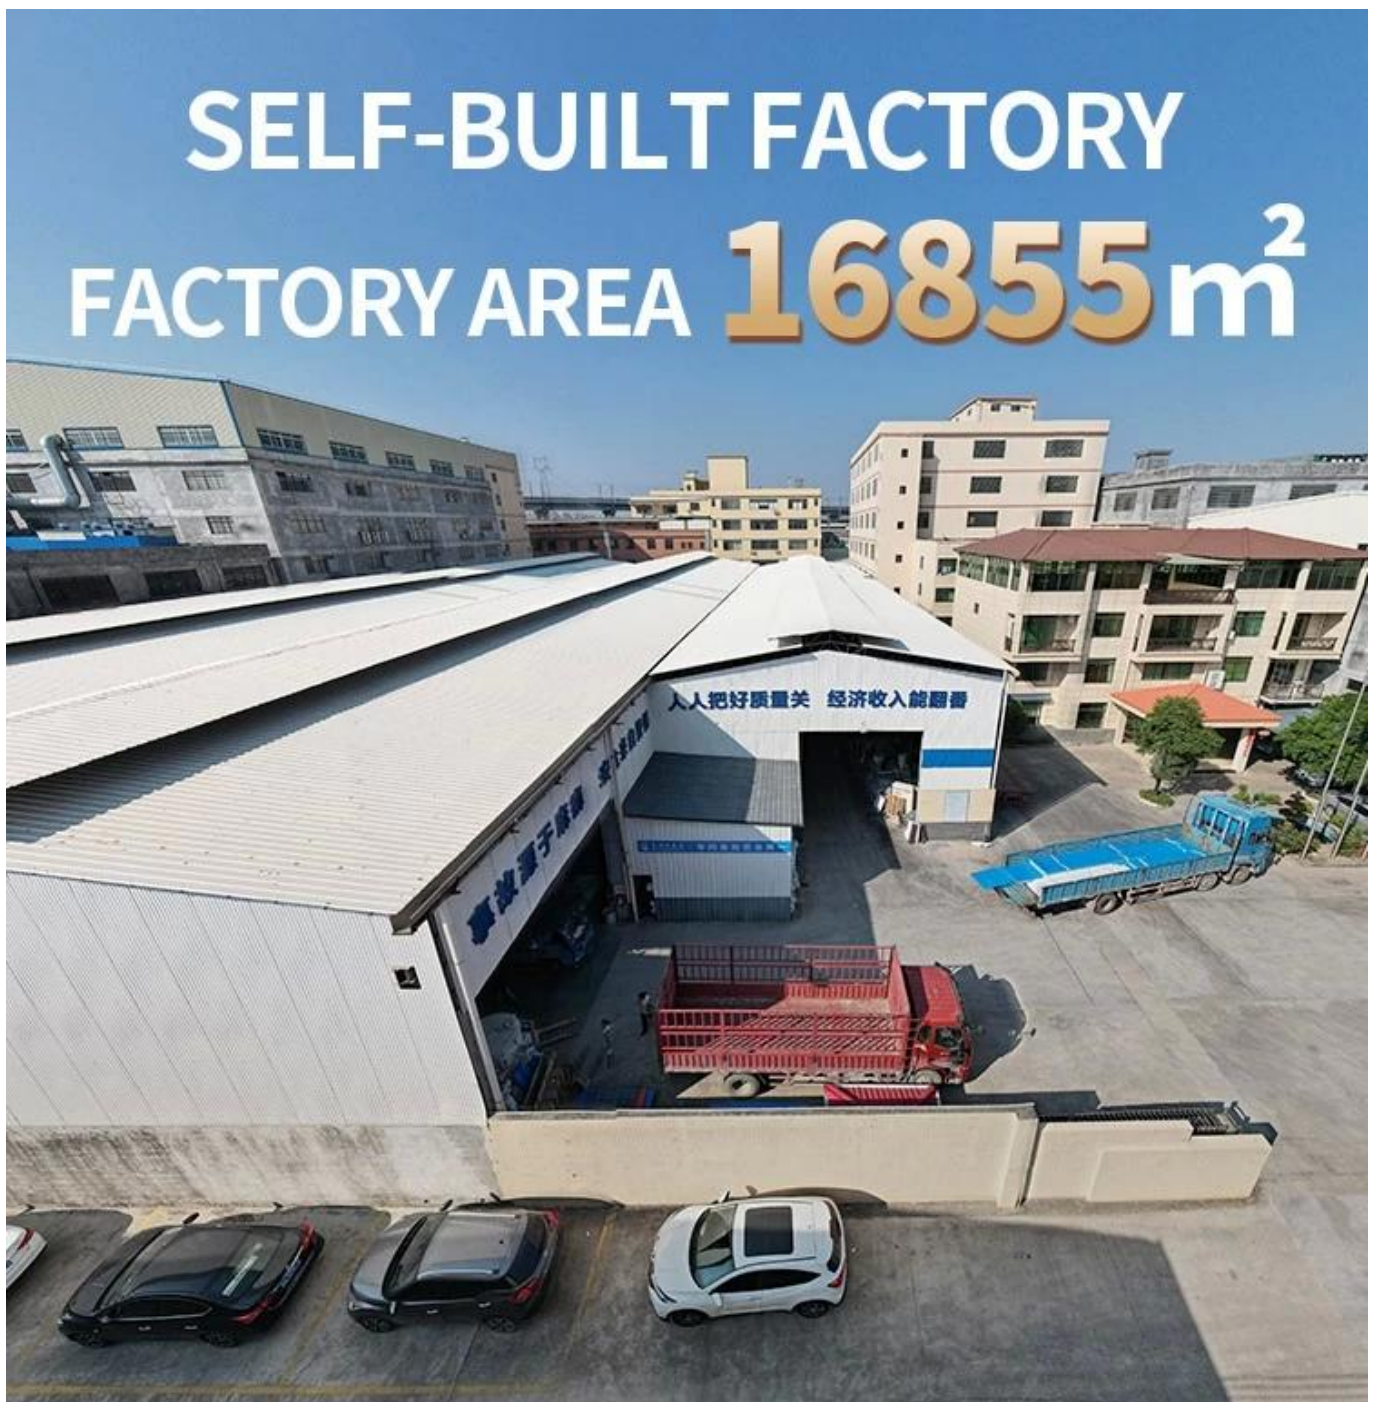

## Product show

Foshan ZXC ASA Synthetic Resin Roofing Tile is a new type of roofing material produced by advanced coextrusion technology and special molding process using ultra-high weathering engineering resin ASA.

# 15 YEARS RESIN ROOF TILE MANUFACTURER

ANNUAL OUTPUT **5913000 m<sup>2</sup>**

|                        |  |
|------------------------|--|
| <b>Product Name</b>    | Synthetic Resin Roof Tile  |
| <b>Brand</b>           | ZXC  |
| <b>Place of Origin</b> | Foshan city, Guangdong province, China(Mainland)   |
| <b>Material</b>        | Acrylonitrile Styrene acrylate copolymer, Polyvinyl chloride, Calcium powder, other chemical materials |
| <b>Guarantee</b>       | 25 years   |
| <b>Certification</b>   | ISO9001 / SGS / CE   |
| <b>Delivery Time</b>   | 1x20GP for 6 days, 1x40GP for 7 days   |
| <b>Section Length</b>  | 219mm  |
| <b>Overall Width</b>   | 1050mm   |
| <b>Effective Width</b> | 960mm  |
| <b>Thickness</b>       | 2.3mm / 2.5mm / 2.8mm / 3.0mm  |
| <b>Length</b>          | Must be a multiple of section  |
| <b>Wave Spacing</b>    | 160mm  |
| <b>Wave Height</b>     | 30mm   |

# Our Factory

Zhongxingcheng New Material Co., Ltd. is located in Foshan City, Nanhai District China is a manufacturer specializing in the production of ASA synthetic resin tile, APVC anti-corrosion composite tile, PVC anti-corrosion tile, PVC sink, PVC plate, Transparent FRP Roof Sheet, PVC, PC transparent tile.