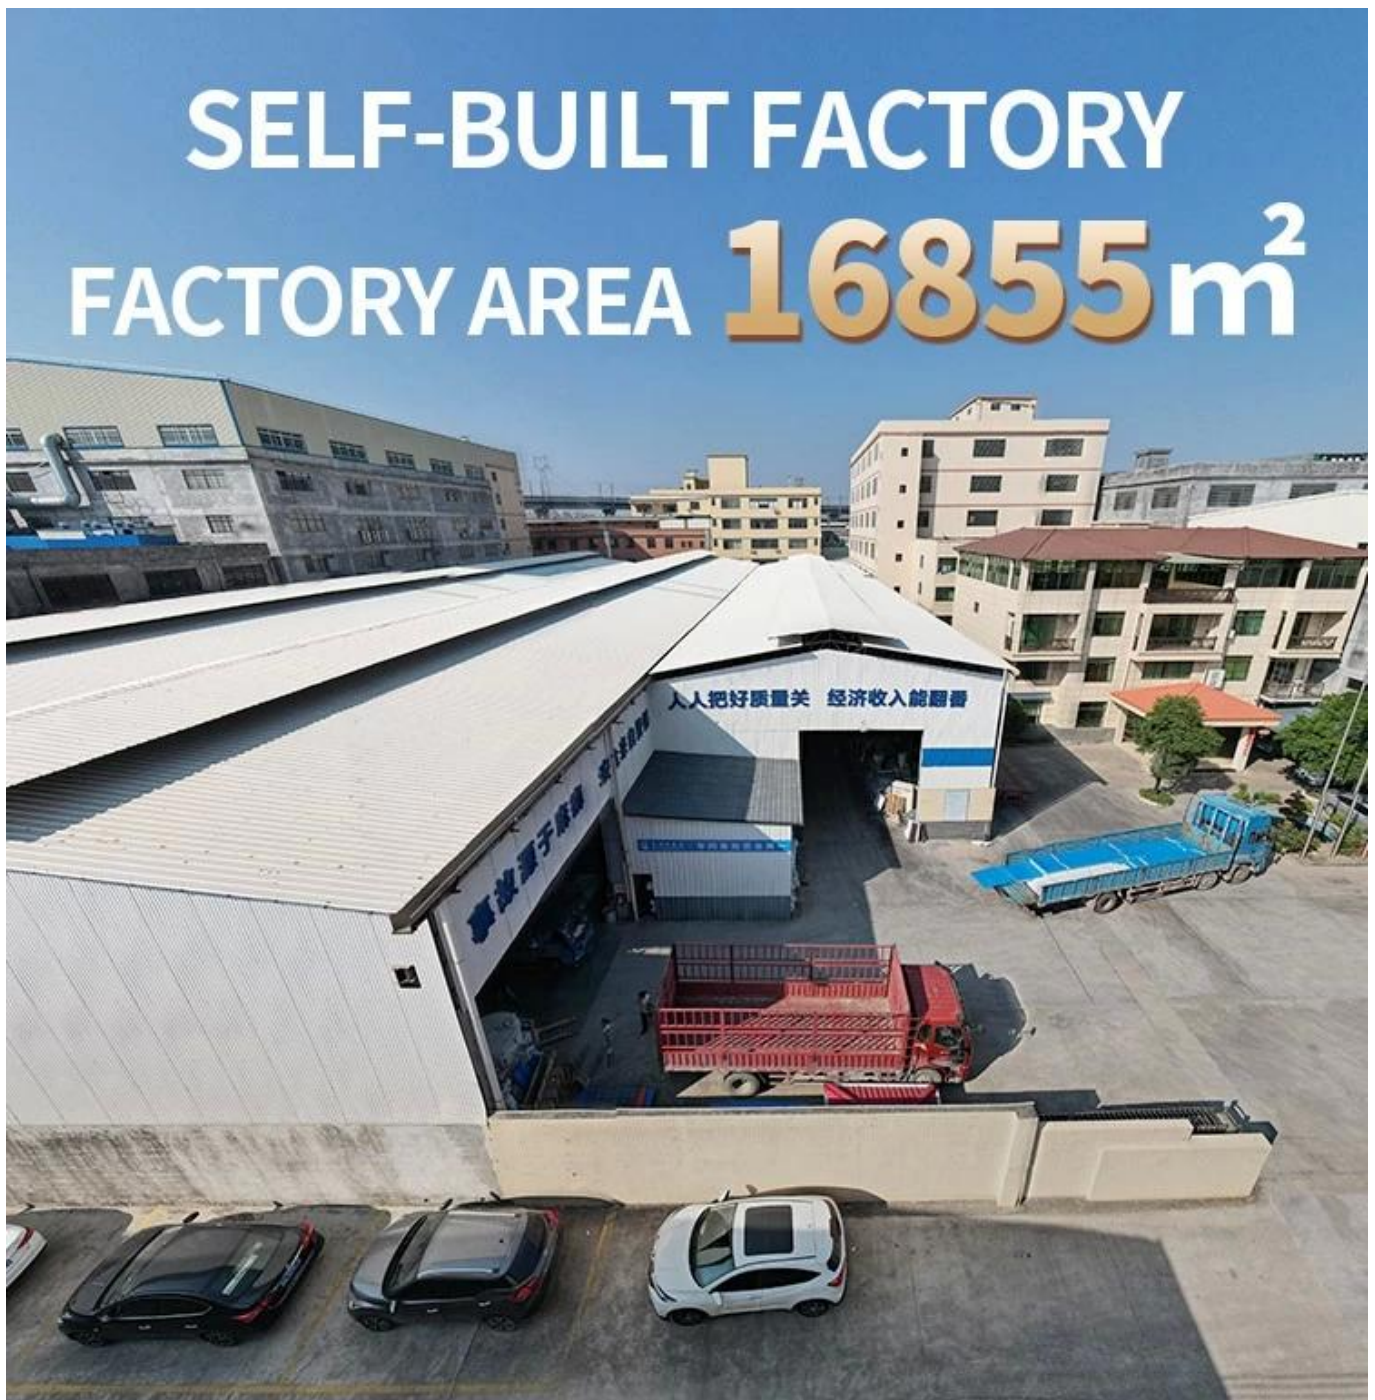

## Product show

Foshan ZXC ASA Synthetic Resin Roofing Tile is a new type of roofing material produced by advanced coextrusion technology and special molding process using ultra-high weathering engineering resin ASA.

# 15 YEARS RESIN ROOF TILE MANUFACTURER

ANNUAL OUTPUT **5913000 m<sup>2</sup>**

<b>Product Name</b>	Synthetic Resin Roof Tile
<b>Brand</b>	ZXC
<b>Place of Origin</b>	Foshan city, Guangdong province, China(Mainland)
<b>Material</b>	Acrylonitrile Styrene acrylate copolymer, Polyvinyl chloride, Calcium powder, other chemical materials
<b>Guarantee</b>	25 years
<b>Certification</b>	ISO9001 / SGS / CE
<b>Delivery Time</b>	1x20GP for 6 days, 1x40GP for 7 days
<b>Section Length</b>	219mm
<b>Overall Width</b>	1050mm
<b>Effective Width</b>	960mm
<b>Thickness</b>	2.3mm / 2.5mm / 2.8mm / 3.0mm
<b>Length</b>	Must be a multiple of section
<b>Wave Spacing</b>	160mm
<b>Wave Height</b>	30mm

# Our Factory

Zhongxingcheng New Material Co., Ltd. is located in Foshan City, Nanhai District China is a manufacturer specializing in the production of ASA synthetic resin tile, APVC anti-corrosion composite tile, PVC anti-corrosion tile, PVC sink, PVC plate, Transparent FRP Roof Sheet, PVC, PC transparent tile.